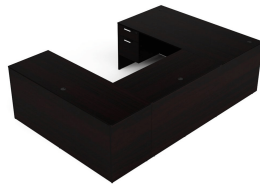

KAI U SHAPED DESK WITH DOUBLE SUSPENDED PEDESTALS, 71" X 102" (71" W DESK, 48" W BRIDGE)

SKU: UD71102P-4

Laminate workstation in a U configuration with straight front and four drawers. This desk is reversible and can be used as a left-handed or right-handed desk. This is the 71" depth x 102" width version with a 48" width return.

Categories: [Desking](#), [U-Shaped Desks](#)

Tags: [Kai](#)

GALLERY IMAGES

Kai Mahogany U-Shaped Desk with Suspended Ped

Kai Espresso U-Shaped Desk with Suspended Ped

Kai Samoa Gray U-Shaped Desk with Suspended Ped

PRODUCT DESCRIPTION

Sustainably sourced laminate desk in a U-configuration that is fully reversible in a classic, modern style. Features two drawers on one side and two on the other, each pedestal is secured by a single lock and key. Ideal to be used as a workstation in a home office, private office, or open plan layout. Built for durability with a heavy-duty cam and dowel system and over-engineered with over 15 connection points. Available in five laminate finish options. **Custom keying options are available.**

PRODUCT FEATURES

- Storage pedestals arrive fully assembled
- Adjusts for left-handed or right-handed configurations
- 1" thick laminate top resists scratches, stains, and spills
- Lockable drawers with keys
- Adjustable leveling glides up to 1" to prevent wobbling
- Includes 2 file drawers and 2 box drawers
- Front-to-back filing in the filing drawers
- Grommets for cord maintenance and protection
- Heavy-duty cam and dowel system
- 15+ connection points
- 3mm edge banding
- Fluted top edges
- Commercial quality
- Sustainably sourced wood
- Imported from Europe
- Weight Capacity: 150 lbs