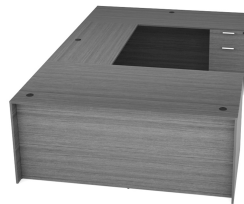

KAI U SHAPED DESK WITH DOUBLE SUSPENDED PEDESTALS, 71" X 102" (71" W DESK, 48" W BRIDGE)

SKU: UD71102P-4

Laminate workstation in a U configuration with straight front and four drawers. This desk is reversible and can be used as a left-handed or right-handed desk. This is the 71" depth x 102" width version with a 48" width return.

Categories: [Desking](#), [U-Shaped Desks](#)

Tags: [Kai](#)

GALLERY IMAGES

Kai Mahogany U-Shaped Desk with Suspended Ped

Kai Espresso U-Shaped Desk with Suspended Ped

Kai Samoa Gray U-Shaped Desk with Suspended Ped

Kai Mahogany U-Shaped Desk with Suspended Ped

Kai Espresso U-Shaped Desk with Suspended Ped

Kai Samoa Gray U-Shaped Desk with Suspended Ped

Kai Mahogany U-Shaped Desk with Suspended Ped

Kai Espresso U-Shaped Desk with Suspended Ped

PRODUCT DESCRIPTION

Sustainably sourced laminate desk in a U-configuration that is fully reversible in a classic, modern style. Features two drawers on one side and two on the other, each pedestal is secured by a single lock and key. Ideal to be used as a workstation in a home office, private office, or open plan layout. Built for durability with a heavy-duty cam and dowel system and over-engineered with over 15 connection points. Available in five laminate finish options. **Custom keying options are available.**