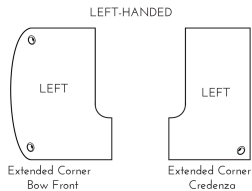

KAI U SHAPED LEFT HANDED EXTENDED CORNER BOW FRONT DESK WITH DOUBLE FULL PEDESTALS, 71" X 114"

SKU: UEBD71114P-2L

Left-handed laminate workstation in a U configuration with bow front, extended corners, and five drawers. This is the 71" depth x 114" width version.

Categories: [Desking](#), [U-Shaped Desks](#)

Tags: [Kai](#)

GALLERY IMAGES

UEBD71114 Left Handed

PRODUCT DESCRIPTION

With clean lines and curved edges, this extended corner bow front desk is the perfect workstation for an executive office, home office, or wherever the room is available. Make an impressive with beautiful, rounded bow of the desktop and sit anywhere comfortable in your workstation with the curved inner extended corners. On either end of the desk is a full pedestal for under-desk storage with two drawers on one side and three on the other secured by lock and key. Built for durability with a heavy-duty cam and dowel system and over-engineered with over 15 connection points. Available in five laminate finish options. Custom keying options are available. **For left-hand configurations only.**

PRODUCT FEATURES

- Storage pedestals arrive fully assembled

- For right-handed configurations with double full pedestals-71-x-114/
- 1" thick laminate top resists scratches, stains, and spills
- Lockable drawers with keys
- Adjustable leveling glides up to 1" to prevent wobbling
- Includes 2 file drawers and 3 box drawers
- Front-to-back filing in the filing drawers
- Grommets for cord maintenance and protection
- Heavy-duty cam and dowel system
- 15+ connection points
- 3mm edge banding
- Fluted top edges
- Commercial quality
- Sustainably sourced wood
- Imported from Europe
- Weight Capacity: 150 lbs