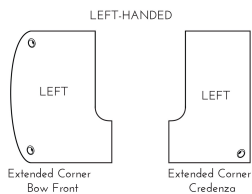

KAI U SHAPED LEFT HANDED EXTENDED CORNER BOW FRONT DESK WITH DOUBLE FULL PEDESTALS, 71" X 114"

SKU: UEBD71114P-2L

Left-handed laminate workstation in a U configuration with bow front, extended corners, and five drawers. This is the 71" depth x 114" width version.

Categories: [Desking](#), [U-Shaped Desks](#)

Tags: [Kai](#)

GALLERY IMAGES

UEBD71114 Left Handed

PRODUCT DESCRIPTION

With clean lines and curved edges, this extended corner bow front desk is the perfect workstation for an executive office, home office, or wherever the room is available. Make an impressive with beautiful, rounded bow of the desktop and sit anywhere comfortable in your workstation with the curved inner extended corners. On either end of the desk is a full pedestal for under-desk storage with two drawers on one side and three on the other secured by lock and key. Built for durability with a heavy-duty cam and dowel system and over-engineered with over 15 connection points. Available in five laminate finish options. Custom keying options are available. **For left-hand configurations only.**

PRODUCT FEATURES

- Storage pedestals arrive fully assembled

[https://i5industries.com/product/kai-u-shaped-left-handed-extended-corner-bow-front-desk-](https://i5industries.com/product/kai-u-shaped-left-handed-extended-corner-bow-front-desk-with-double-full-pedestals-71-x-114/)

PRODUCT DIMENSIONS

Overall Depth	71"
Overall Width	114"
Overall Height	29"
Overall Weight	421 lbs
Main Desk Dimensions	30" - 41" D x 71" W x 29" H
Bridge Dimensions	23.75" D x 36" W x 29" H
Credenza Shell Dimensions	24" - 36" D x 71" W x 29" H
Pedestal Dimensions	22" D x 15.5" W x 28" H
Pedestal Dimensions	22" D x 15.5" W x 28" H