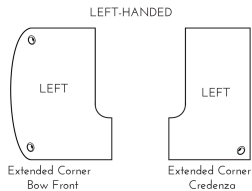

KAI U SHAPED LEFT HANDED EXTENDED CORNER BOW FRONT DESK WITH DOUBLE FULL PEDESTALS, 71" X 120"

SKU: UEBD71120P-2L

Left-handed laminate workstation in a U configuration with bow front, extended corners, and five drawers. This is the 71" depth x 120" width version.

Categories: [Desking](#), [U-Shaped Desks](#)

Tags: [Kai](#)

GALLERY IMAGES

UEBD71114 Left Handed

PRODUCT DESCRIPTION

With clean lines and curved edges, this extended corner bow front desk is the perfect workstation for an executive office, home office, or wherever the room is available. Make an impressive with beautiful, rounded bow of the desktop and sit anywhere comfortable in your workstation with the curved inner extended corners. On either end of the desk is a full pedestal for under-desk storage with two drawers on one side and three on the other secured by lock and key. Built for durability with a heavy-duty cam and dowel system and over-engineered with over 15 connection points. Available in five laminate finish options. Custom keying options are available. **For left-hand configurations only.**

- For right-handed configurations [with-double-full-pedestals-71-x-120/](https://i5industries.com/product/kai-u-shaped-left-handed-extended-corner-bow-front-desk-with-double-full-pedestals-71-x-120/)
- 1" thick laminate top resists scratches, stains, and spills
- Lockable drawers with keys
- Adjustable leveling glides up to 1" to prevent wobbling
- Includes 2 file drawers and 3 box drawers
- Front-to-back filing in the filing drawers
- Grommets for cord maintenance and protection
- Heavy-duty cam and dowel system
- 15+ connection points
- 3mm edge banding
- Fluted top edges
- Commercial quality
- Sustainably sourced wood
- Imported from Europe
- Weight Capacity: 150 lbs