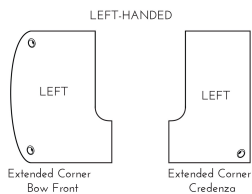

GALLERY IMAGES

UEBD71114 Left Handed

PRODUCT DESCRIPTION

With clean lines and curved edges, this extended corner bow front desk is the perfect workstation for an executive office, home office, or wherever the room is available. Make an impressive with beautiful, rounded bow of the desktop and sit anywhere comfortable in your workstation with the curved inner extended corners. On either end of the desk is a full pedestal for under-desk storage with two drawers on one side and three on the other secured by lock and key. Built for durability with a heavy-duty cam and dowel system and over-engineered with over 15 connection points. Available in five laminate finish options. Custom keying options are available. **For left-hand configurations only.**

PRODUCT FEATURES

- Storage pedestals arrive fully assembled