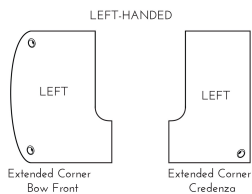

KAI U SHAPED LEFT HANDED EXTENDED CORNER BOW FRONT DESK WITH DOUBLE FULL PEDESTALS, 71" X 126"

SKU: UEBD71126P-2L

Left-handed laminate workstation in a U configuration with bow front, extended corners, and five drawers. This is the 71" depth x 126" width version.

Categories: [Desking](#), [U-Shaped Desks](#)

Tags: [Kai](#)

GALLERY IMAGES

UEBD71114 Left Handed

PRODUCT DESCRIPTION

With clean lines and curved edges, this extended corner bow front desk is the perfect workstation for an executive office, home office, or wherever the room is available. Make an impressive with beautiful, rounded bow of the desktop and sit anywhere comfortable in your workstation with the curved inner extended corners. On either end of the desk is a full pedestal for under-desk storage with two drawers on one side and three on the other secured by lock and key. Built for durability with a heavy-duty cam and dowel system and over-engineered with over 15 connection points. Available in five laminate finish options. Custom keying options are available. **For left-hand configurations only.**

- For right-handed configurations [with-double-full-pedestals-71-x-126/](https://i5industries.com/product/kai-u-shaped-left-handed-extended-corner-bow-front-desk-with-double-full-pedestals-71-x-126/)
- 1" thick laminate top resists scratches, stains, and spills
- Lockable drawers with keys
- Adjustable leveling glides up to 1" to prevent wobbling
- Includes 2 file drawers and 3 box drawers
- Front-to-back filing in the filing drawers
- Grommets for cord maintenance and protection
- Heavy-duty cam and dowel system
- 15+ connection points
- 3mm edge banding
- Fluted top edges
- Commercial quality
- Sustainably sourced wood
- Imported from Europe
- Weight Capacity: 150 lbs