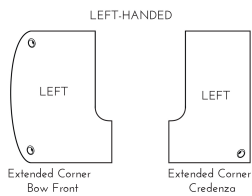

[Kai U Shaped Left Handed Extended Corner
Bow Front Desk with Double Suspended
Pedestals, 71" x 114"](https://i5industries.com/product/kai-u-shaped-left-handed-extended-corner-bow-front-desk-with-double-suspended-pedestals-71-x-114/)

<https://i5industries.com/product/kai-u-shaped-left-handed-extended-corner-bow-front-desk-with-double-suspended-pedestals-71-x-114/>

**KAI U SHAPED LEFT HANDED EXTENDED
CORNER BOW FRONT DESK WITH
DOUBLE SUSPENDED PEDESTALS, 71" X
114"**

SKU: UEBD71114P-1L

Left-handed laminate workstation in a U configuration with bow front, extended corners, and four drawers. This is the 71" depth x 114" width version.

Categories: [Desks](#), [U Shaped Desks](#)

Tags: [Kai](#)

GALLERY IMAGES

UEBD71114 Left Handed Kai Walnut Open Hutch Walnut Wood Doors Glass Doors with Aluminum Frame

PRODUCT DESCRIPTION

With clean lines and curved edges, this extended corner bow front desk is the perfect workstation for an executive office, home office, or wherever the room is available. Make an impressive with beautiful, rounded bow of the desktop and sit anywhere comfortable in your workstation with the curved inner extended corners. On either end of the desk is a hanging pedestal for under-desk storage with two drawers secured by lock and key. Built for durability with a heavy-duty cam and dowel system and over-engineered with over 15 connection points. Available in five laminate finish options. Custom keying options are available. **For left-hand configurations only.**