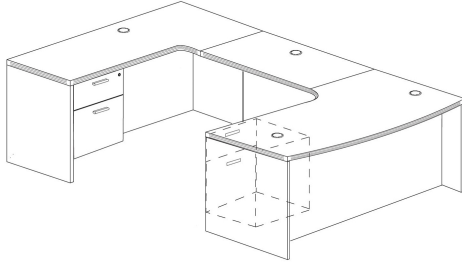

[Kai U Shaped Left Handed Extended Corner
Bow Front Desk with Double Suspended
Pedestals, 71" x 114"](https://i5industries.com/product/kai-u-shaped-left-handed-extended-corner-bow-front-desk-with-double-suspended-pedestals-71-x-114/)

<https://i5industries.com/product/kai-u-shaped-left-handed-extended-corner-bow-front-desk-with-double-suspended-pedestals-71-x-114/>

**KAI U SHAPED LEFT HANDED EXTENDED
CORNER BOW FRONT DESK WITH
DOUBLE SUSPENDED PEDESTALS, 71" X
114"**

SKU: UEBD71114P-1L

Left-handed laminate workstation in a U configuration with bow front, extended corners, and four drawers. This is the 71" depth x 114" width version.

Categories: [Desks](#), [U Shaped Desks](#)

PRODUCT DIMENSIONS

Overall Depth	71"
Overall Width	114"
Overall Height	29"
Overall Weight	378 lbs
Main Desk Dimensions	30" - 41" D x 71" W x 29" H
Bridge Dimensions	23.75" D x 36" W x 29" H
Credenza Shell Dimensions	24" - 36" D x 71" W x 29" H
Pedestal Dimensions	22" D x 15.5" W x 20" H
Pedestal Dimensions	22" D x 15.5" W x 20" H