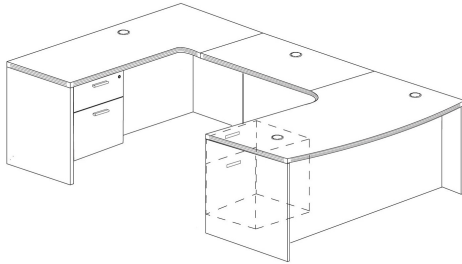

[Kai U Shaped Left Handed Extended Corner Bow Front Desk with Double Suspended Pedestals, 71" x 114"](https://i5industries.com/product/kai-u-shaped-left-handed-extended-corner-bow-front-desk-with-double-suspended-pedestals-71-x-114/)

<https://i5industries.com/product/kai-u-shaped-left-handed-extended-corner-bow-front-desk-with-double-suspended-pedestals-71-x-114/>

KAI U SHAPED LEFT HANDED EXTENDED CORNER BOW FRONT DESK WITH DOUBLE SUSPENDED PEDESTALS, 71" X 114"

SKU: UEBD71114P-1L

Left-handed laminate workstation in a U configuration with bow front, extended corners, and four drawers. This is the 71" depth x 114" width version.

Categories: [Desking](#), [U-Shaped Desks](#)

PRODUCT DIMENSIONS

Overall Depth	71"
Overall Width	114"
Overall Height	29"
Overall Weight	378 lbs
Main Desk Dimensions	30" - 41" D x 71" W x 29" H
Bridge Dimensions	23.75" D x 36" W x 29" H
Credenza Shell Dimensions	24" - 36" D x 71" W x 29" H
Pedestal Dimensions	22" D x 15.5" W x 20" H
Pedestal Dimensions	22" D x 15.5" W x 20" H