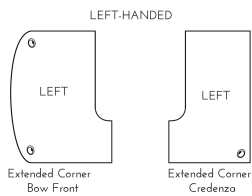

[Kai U Shaped Left Handed Extended Corner Bow Front Desk with Double Suspended Pedestals, 71" x 114"](https://i5industries.com/product/kai-u-shaped-left-handed-extended-corner-bow-front-desk-with-double-suspended-pedestals-71-x-114/)

<https://i5industries.com/product/kai-u-shaped-left-handed-extended-corner-bow-front-desk-with-double-suspended-pedestals-71-x-114/>

KAI U SHAPED LEFT HANDED EXTENDED CORNER BOW FRONT DESK WITH DOUBLE SUSPENDED PEDESTALS, 71" X 114"

SKU: UEBD71114P-1L

Left-handed laminate workstation in a U configuration with bow front, extended corners, and four drawers. This is the 71" depth x 114" width version.

Categories: [Desking](#), [U-Shaped Desks](#)

Tags: [Kai](#)

GALLERY IMAGES

UEBD71114 Left Handed

PRODUCT DESCRIPTION

With clean lines and curved edges, this extended corner bow front desk is the perfect workstation for an executive office, home office, or wherever the room is available. Make an impressive with beautiful, rounded bow of the desktop and sit anywhere comfortable in your workstation with the curved inner extended corners. On either end of the desk is a hanging pedestal for under-desk storage with two drawers secured by lock and key. Built for durability with a heavy-duty cam and dowel system and over-engineered with over 15 connection points. Available in five laminate finish options. Custom keying options are available. **For left-hand configurations only.**