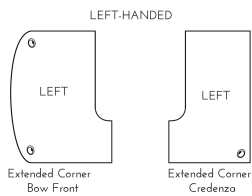

[Kai U Shaped Left Handed Extended Corner
Bow Front Desk with Double Suspended
Pedestals, 71" x 120"](https://i5industries.com/product/kai-u-shaped-left-handed-extended-corner-bow-front-desk-with-double-suspended-pedestals-71-x-120/)

<https://i5industries.com/product/kai-u-shaped-left-handed-extended-corner-bow-front-desk-with-double-suspended-pedestals-71-x-120/>

**KAI U SHAPED LEFT HANDED EXTENDED
CORNER BOW FRONT DESK WITH
DOUBLE SUSPENDED PEDESTALS, 71" X
120"**

SKU: UEBD71120P-1L

Left-handed laminate workstation in a U configuration with bow front, extended corners, and four drawers. This is the 71" depth x 120" width version.

Categories: [Desking](#), [U-Shaped Desks](#)

Tags: [Kai](#)

GALLERY IMAGES

UEBD71114 Left Handed

PRODUCT DESCRIPTION

With clean lines and curved edges, this extended corner bow front desk is the perfect workstation for an executive office, home office, or wherever the room is available. Make an impressive with beautiful, rounded bow of the desktop and sit anywhere comfortable in your workstation with the curved inner extended corners. On either end of the desk is a hanging pedestal for under-desk storage with two drawers secured by lock and key. Built for durability with a heavy-duty cam and dowel system and over-engineered with over 15 connection points. Available in five laminate finish options. Custom keying options are available. **For left-hand configurations only.**