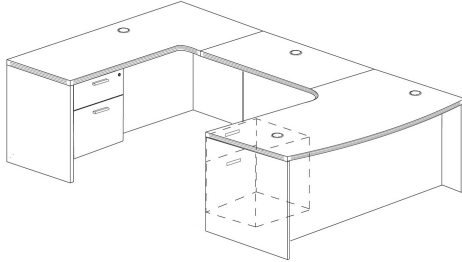

[Kai U Shaped Left Handed Extended Corner Bow Front Desk with Double Suspended Pedestals, 71" x 120"](https://i5industries.com/product/kai-u-shaped-left-handed-extended-corner-bow-front-desk-with-double-suspended-pedestals-71-x-120/)

<https://i5industries.com/product/kai-u-shaped-left-handed-extended-corner-bow-front-desk-with-double-suspended-pedestals-71-x-120/>

KAI U SHAPED LEFT HANDED EXTENDED CORNER BOW FRONT DESK WITH DOUBLE SUSPENDED PEDESTALS, 71" X 120"

SKU: UEBD71120P-1L

Left-handed laminate workstation in a U configuration with bow front, extended corners, and four drawers. This is the 71" depth x 120" width version.

Categories: [Desking](#), [U-Shaped Desks](#)

Tags: [Kai](#)

GALLERY IMAGES

UEBD71114 Left Handed

PRODUCT DESCRIPTION

With clean lines and curved edges, this extended corner bow front desk is the perfect workstation for an executive office, home office, or wherever the room is available. Make an impressive with beautiful, rounded bow of the desktop and sit anywhere comfortable in your workstation with the curved inner extended corners. On either end of the desk is a hanging pedestal for under-desk storage with two drawers secured by lock and key. Built for durability with a heavy-duty cam and dowel system and over-engineered with over 15 connection points. Available in five laminate finish options. Custom keying options are available. **For left-hand configurations only.**