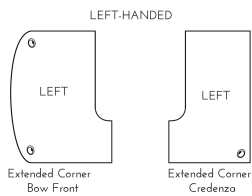

[Kai U Shaped Left Handed Extended Corner Bow Front Desk with Double Suspended Pedestals, 71" x 120"](https://i5industries.com/product/kai-u-shaped-left-handed-extended-corner-bow-front-desk-with-double-suspended-pedestals-71-x-120/)

<https://i5industries.com/product/kai-u-shaped-left-handed-extended-corner-bow-front-desk-with-double-suspended-pedestals-71-x-120/>

KAI U SHAPED LEFT HANDED EXTENDED CORNER BOW FRONT DESK WITH DOUBLE SUSPENDED PEDESTALS, 71" X 120"

SKU: UEBD71120P-1L

Left-handed laminate workstation in a U configuration with bow front, extended corners, and four drawers. This is the 71" depth x 120" width version.

Categories: [Desking](#), [U-Shaped Desks](#)

Tags: [Kai](#)

GALLERY IMAGES

UEBD71114 Left Handed

PRODUCT DESCRIPTION

With clean lines and curved edges, this extended corner bow front desk is the perfect workstation for an executive office, home office, or wherever the room is available. Make an impressive with beautiful, rounded bow of the desktop and sit anywhere comfortable in your workstation with the curved inner extended corners. On either end of the desk is a hanging pedestal for under-desk storage with two drawers secured by lock and key. Built for durability with a heavy-duty cam and dowel system and over-engineered with over 15 connection points. Available in five laminate finish options. Custom keying options are available. **For left-hand configurations only.**