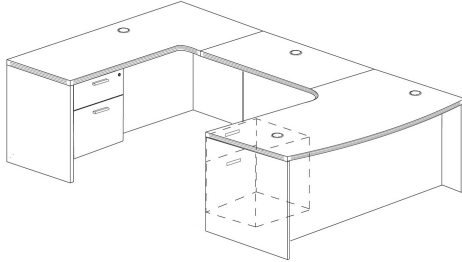

[Kai U Shaped Left Handed Extended Corner
Bow Front Desk with Double Suspended
Pedestals, 71" x 120"](https://i5industries.com/product/kai-u-shaped-left-handed-extended-corner-bow-front-desk-with-double-suspended-pedestals-71-x-120/)

<https://i5industries.com/product/kai-u-shaped-left-handed-extended-corner-bow-front-desk-with-double-suspended-pedestals-71-x-120/>

**KAI U SHAPED LEFT HANDED EXTENDED
CORNER BOW FRONT DESK WITH
DOUBLE SUSPENDED PEDESTALS, 71" X
120"**

SKU: UEBD71120P-1L

Left-handed laminate workstation in a U configuration with bow front, extended corners, and four drawers. This is the 71" depth x 120" width version.

Categories: [Desking](#), [U-Shaped Desks](#)

Tags: [Kai](#)

GALLERY IMAGES

UEBD71114 Left Handed

PRODUCT DESCRIPTION

With clean lines and curved edges, this extended corner bow front desk is the perfect workstation for an executive office, home office, or wherever the room is available. Make an impressive with beautiful, rounded bow of the desktop and sit anywhere comfortable in your workstation with the curved inner extended corners. On either end of the desk is a hanging pedestal for under-desk storage with two drawers secured by lock and key. Built for durability with a heavy-duty cam and dowel system and over-engineered with over 15 connection points. Available in five laminate finish options. Custom keying options are available. **For left-hand configurations only.**