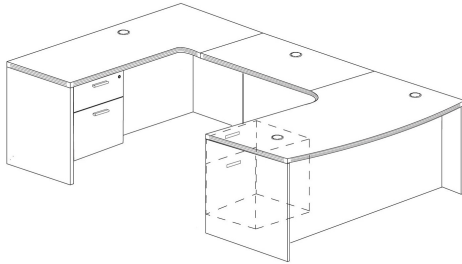

[Kai U Shaped Left Handed Extended Corner Bow Front Desk with Double Suspended Pedestals, 71" x 126"](https://i5industries.com/product/kai-u-shaped-left-handed-extended-corner-bow-front-desk-with-double-suspended-pedestals-71-x-126/)

<https://i5industries.com/product/kai-u-shaped-left-handed-extended-corner-bow-front-desk-with-double-suspended-pedestals-71-x-126/>

**KAI U SHAPED LEFT HANDED EXTENDED CORNER BOW FRONT DESK WITH DOUBLE SUSPENDED PEDESTALS, 71" X 126"**

**SKU:** UEBD71126P-1L

Left-handed laminate workstation in a U configuration with bow front, extended corners, and four drawers. This is the 71" depth x 126" width version.

**Categories:** [Desking](#), [U-Shaped Desks](#)

## PRODUCT DIMENSIONS

Overall Depth	71"
Overall Width	126"
Overall Height	29"
Overall Weight	379 lbs
Main Desk Dimensions	30" - 41" D x 71" W x 29" H
Bridge Dimensions	23.75" D x 48" W x 29" H
Credenza Shell Dimensions	24" - 36" D x 71" W x 29" H
Pedestal Dimensions	22" D x 15.5" W x 20" H
Pedestal Dimensions	22" D x 15.5" W x 20" H