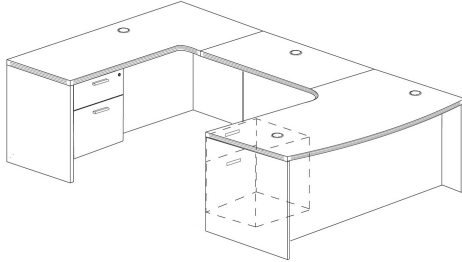

[Kai U Shaped Left Handed Extended Corner  
Bow Front Desk with Double Suspended  
Pedestals, 71" x 126"](https://i5industries.com/product/kai-u-shaped-left-handed-extended-corner-bow-front-desk-with-double-suspended-pedestals-71-x-126/)

<https://i5industries.com/product/kai-u-shaped-left-handed-extended-corner-bow-front-desk-with-double-suspended-pedestals-71-x-126/>

**KAI U SHAPED LEFT HANDED EXTENDED  
CORNER BOW FRONT DESK WITH  
DOUBLE SUSPENDED PEDESTALS, 71" X  
126"**

**SKU:** UEBD71126P-1L

Left-handed laminate workstation in a U configuration with bow front, extended corners, and four drawers. This is the 71" depth x 126" width version.

**Categories:** [Desking](#), [U-Shaped Desks](#)

## PRODUCT DIMENSIONS

Overall Depth	71"
Overall Width	126"
Overall Height	29"
Overall Weight	379 lbs
Main Desk Dimensions	30" - 41" D x 71" W x 29" H
Bridge Dimensions	23.75" D x 48" W x 29" H
Credenza Shell Dimensions	24" - 36" D x 71" W x 29" H
Pedestal Dimensions	22" D x 15.5" W x 20" H
Pedestal Dimensions	22" D x 15.5" W x 20" H