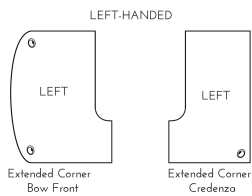

GALLERY IMAGES

UEBD71114 Left Handed

PRODUCT DESCRIPTION

With clean lines and curved edges, this extended corner bow front desk is the perfect workstation for an executive office, home office, or wherever the room is available. Make an impressive with beautiful, rounded bow of the desktop and sit anywhere comfortable in your workstation with the curved inner extended corners. On either end of the desk is a hanging pedestal for under-desk storage with two drawers secured by lock and key. Built for durability with a heavy-duty cam and dowel system and over-engineered with over 15 connection points. Available in five laminate finish options. Custom keying options are available. **For left-hand configurations only.**