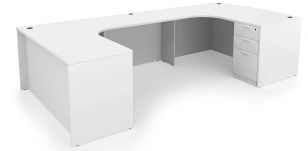

i5 Industries Kai U-Shaped Extended Corner Bow Front Desk Full Pedestal + Lateral File Reverse View – Walnut – Left

i5 Industries Kai U-Shaped Extended Corner Bow Front Desk Full Pedestal + Lateral File Reverse View – Mahogany – Left

i5 Industries Kai U-Shaped Extended Corner Bow Front Desk Full Pedestal + Lateral File Reverse View – Espresso – Left

i5 Industries Kai U-Shaped Extended Corner Bow Front Desk Full Pedestal + Lateral File Reverse View – Matte White – Left

PRODUCT FEATURES

- Fluted top edges
- Executive bow front that measures 41" at the deepest point
- Left-handed configurations only
- Black grommets are standard on all finishes
- Silver Nickel keyhole shaped handles are standard on all finishes. Optional black handles available for additional charge.
- Soft close drawers on select finishes
- 3mm edge banding
- Pedestals arrive assembled
- Storage is secured with lock and key
- Heavy duty construction
- Adjustable glides, up to 1"
- Commercial quality
- Sustainably sourced wood
- Imported from Europe
- Matching components available
- 10 year manufacturer's warranty
- Typically available for quick ship

NOTES