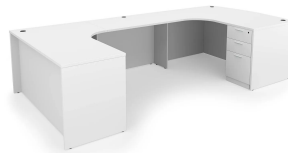

KAI U-SHAPED LEFT-HANDED EXTENDED CORNER BOW FRONT DESK WITH FULL PEDESTAL AND LATERAL FILE, 71" X 120"

SKU: UEBD71120P-3L

Commercial-grade laminate U-shaped workstation featuring a bow front design, one full pedestal, and one lateral file for storage. This office desk is 71" x 120" and configures for left-handed setups, making it ideal for executive offices, administrative workspaces, corporate environments, healthcare facilities, education, and government applications.

Categories: [Desking](#), [U-Shaped Desks](#)

Tags: [Kai](#)

GALLERY IMAGES

i5 Industries Kai U-Shaped Extended Corner Bow Front Desk Full Pedestal + Lateral File – Walnut – Left

i5 Industries Kai U-Shaped Extended Corner Bow Front Desk Full Pedestal + Lateral File Reverse View – Samoa Gray – Left

i5 Industries Kai U-Shaped Extended Corner Bow Front Desk Full Pedestal + Lateral File Reverse View – Matte White – Left

i5 Industries Kai U-Shaped Extended Corner Bow Front Desk Full Pedestal + Lateral File Reverse View – Espresso – Left

[Kai U-Shaped Left-Handed Extended Corner Bow Front Desk with Full Pedestal and Lateral File, 71" x 120"](https://i5industries.com/product/kai-u-shaped-left-handed-extended-corner-bow-front-desk-full-pedestal-and-lateral-file-71-x-120)