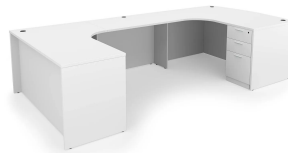

SKU: UEBD71126P-3L

Commercial-grade laminate U-shaped workstation featuring a bow front design, one full pedestal, and one lateral file for storage. This office desk is 71" x 126" and configures for left-handed setups, making it ideal for executive offices, administrative workspaces, corporate environments, healthcare facilities, education, and government applications.

Categories: [Desking](#), [U-Shaped Desks](#)

Tags: [Kai](#)

GALLERY IMAGES

i5 Industries Kai U-Shaped Extended Corner Bow Front Desk Full Pedestal + Lateral File – Walnut – Left

i5 Industries Kai U-Shaped Extended Corner Bow Front Desk Full Pedestal + Lateral File Reverse View – Samoa Gray – Left

i5 Industries Kai U-Shaped Extended Corner Bow Front Desk Full Pedestal + Lateral File Reverse View – Matte White – Left

i5 Industries Kai U-Shaped Extended Corner Bow Front Desk Full Pedestal + Lateral File Reverse View – Espresso – Left

[Kai U-Shaped Left-Handed Extended Corner Bow Front Desk with Single Pedestal and Lateral File, 71" x 126"](https://i5industries.com/product/kai-u-shaped-left-handed-extended-corner-bow-front-desk-with-single-pedestal-and-lateral-file,71-x-126)