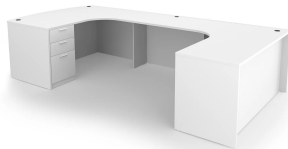

## **KAI U-SHAPED RIGHT HANDED EXTENDED CORNER BOW FRONT DESK WITH DOUBLE FULL PEDESTALS, 71" X 114"**

**SKU:** UEBD71114P-2R

Commercial-grade laminate U-shaped workstation featuring a bow front design and double full pedestals. This office desk is 71" x 114" and configures for right-handed setups, making it ideal for executive offices, administrative workspaces, corporate environments, healthcare facilities, education, and government applications.

### **GALLERY IMAGES**

i5 Industries Kai U-Shaped Extended Corner Bow Front Desk Double Full Pedestals Reverse View – Espresso – Right

i5 Industries Kai U-Shaped Extended Corner Bow Front Desk Double Full Pedestals Reverse View – Matte White – Right