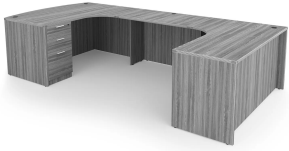

## **KAI U-SHAPED RIGHT HANDED EXTENDED CORNER BOW FRONT DESK WITH DOUBLE FULL PEDESTALS, 71" X 114"**

**SKU:** UEBD71114P-2R

Commercial-grade laminate U-shaped workstation featuring a bow front design and double full pedestals. This office desk is 71" x 114" and configures for right-handed setups, making it ideal for executive offices, administrative workspaces, corporate environments, healthcare facilities, education, and government applications.

### **GALLERY IMAGES**

i5 Industries Kai U-Shaped Extended Corner Bow Front Desk Double Full Pedestals Reverse View – Espresso – Right

i5 Industries Kai U-Shaped Extended Corner Bow Front Desk Double Full Pedestals Reverse View – Matte White – Right

i5 Industries Kai U-Shaped Extended Corner Bow Front Desk Double Full Pedestals Reverse View – Walnut – Right

i5 Industries Kai U-Shaped Extended Corner Bow Front Desk Double Full Pedestals Reverse View – Mahogany – Right