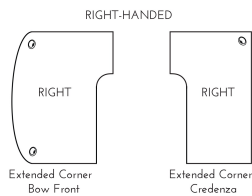

GALLERY IMAGES

UEBD71114 Right Handed

PRODUCT DESCRIPTION

With clean lines and curved edges, this extended corner bow front desk is the perfect workstation for an executive office, home office, or wherever the room is available. Make an impressive with beautiful, rounded bow of the desktop and sit anywhere comfortable in your workstation with the curved inner extended corners. On either end of the desk is a full pedestal for under-desk storage with two drawers on one side and three on the other secured by lock and key. Built for durability with a heavy-duty cam and dowel system and over-engineered with over 15 connection points. Available in five laminate finish options. Custom keying options are available. **For right-hand configurations only.**