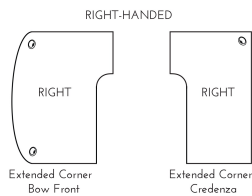

[KAI U SHAPED RIGHT HANDED EXTENDED CORNER BOW FRONT DESK WITH DOUBLE FULL PEDESTALS, 71" X 120"](#)

SKU: UEBD71120P-2R

Right-handed laminate workstation in a U configuration with bow front, extended corners, and five drawers. This is the 71" depth x 120" width version.

Categories: [Desking](#), [U-Shaped Desks](#)

Tags: [Kai](#)

GALLERY IMAGES

UEBD71114 Right Handed

PRODUCT DESCRIPTION

With clean lines and curved edges, this extended corner bow front desk is the perfect workstation for an executive office, home office, or wherever the room is available. Make an impressive with beautiful, rounded bow of the desktop and sit anywhere comfortable in your workstation with the curved inner extended corners. On either end of the desk is a full pedestal for under-desk storage with two drawers on one side and three on the other secured by lock and key. Built for durability with a heavy-duty cam and dowel system and over-engineered with over 15 connection points. Available in five laminate finish options. Custom keying options are available. **For right-hand configurations only.**

PRODUCT FEATURES

- Storage pedestals arrive fully assembled
- For right-handed configurations
- 1" thick laminate top resists scratches, stains, and spills
- Lockable drawers with keys
- Adjustable leveling glides up to 1" to prevent wobbling
- Includes 2 file drawers and 3 box drawers
- Front-to-back filing in the filing drawers
- Grommets for cord maintenance and protection
- Heavy-duty cam and dowel system
- 15+ connection points
- 3mm edge banding
- Fluted top edges
- Commercial quality
- Sustainably sourced wood
- Imported from Europe
- Weight Capacity: 150 lbs

PRODUCT DIMENSIONS

Overall Depth	71"
Overall Width	120"
Overall Height	29"
Overall Weight	422 lbs
Main Desk Dimensions	30" - 41" D x 71" W x 29" H
Bridge Dimensions	23.75" D x 42" W x 29" H
Credenza Shell Dimensions	24" - 36" D x 71" W x 29" H
Pedestal Dimensions	22" D x 15.5" W x 28" H
Pedestal Dimensions	22" D x 15.5" W x 28" H