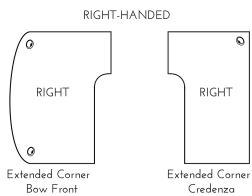

GALLERY IMAGES

UEBD71114 Right Handed Kai Walnut Open Hutch

Walnut Wood Doors

Glass Doors with Aluminum Frame

PRODUCT DESCRIPTION

With clean lines and curved edges, this extended corner bow front desk is the perfect workstation for an executive office, home office, or wherever the room is available. Make an impressive with beautiful, rounded bow of the desktop and sit anywhere comfortable in your workstation with the curved inner extended corners. On either end of the desk is a full pedestal for under-desk storage with two drawers on one side and three on the other secured by lock and key. Built for durability with a heavy-duty cam and dowel system and over-engineered with over 15 connection points. Available in five laminate finish options. Custom keying options are available. **For right-hand configurations only.**