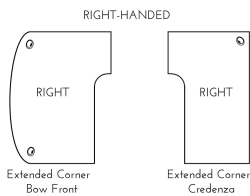

GALLERY IMAGES

UEBD71114 Right Handed

PRODUCT DESCRIPTION

With clean lines and curved edges, this extended corner bow front desk is the perfect workstation for an executive office, home office, or wherever the room is available. Make an impressive with beautiful, rounded bow of the desktop and sit anywhere comfortable in your workstation with the curved inner extended corners. On either end of the desk is a full pedestal for under-desk storage with two drawers on one side and three on the other secured by lock and key. Built for durability with a heavy-duty cam and dowel system and over-engineered with over 15 connection points. Available in five laminate finish options. Custom keying options are available. **For right-hand configurations only.**