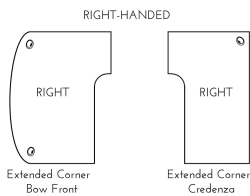

[KAI U SHAPED RIGHT HANDED EXTENDED CORNER BOW FRONT DESK WITH DOUBLE FULL PEDESTALS, 71" X 126"](#)

SKU: UEBD71126P-2R

Right-handed laminate workstation in a U configuration with bow front, extended corners, and five drawers. This is the 71" depth x 126" width version.

Categories: [Desking](#), [U-Shaped Desks](#)

Tags: [Kai](#)

GALLERY IMAGES

UEBD71114 Right Handed

PRODUCT DESCRIPTION

With clean lines and curved edges, this extended corner bow front desk is the perfect workstation for an executive office, home office, or wherever the room is available. Make an impressive with beautiful, rounded bow of the desktop and sit anywhere comfortable in your workstation with the curved inner extended corners. On either end of the desk is a full pedestal for under-desk storage with two drawers on one side and three on the other secured by lock and key. Built for durability with a heavy-duty cam and dowel system and over-engineered with over 15 connection points. Available in five laminate finish options. Custom keying options are available. **For right-hand configurations only.**

PRODUCT FEATURES

- Storage pedestals arrive fully assembled
- For right-handed configurations
- 1" thick laminate top resists scratches, stains, and spills
- Lockable drawers with keys
- Adjustable leveling glides up to 1" to prevent wobbling
- Includes 2 file drawers and 3 box drawers
- Front-to-back filing in the filing drawers
- Grommets for cord maintenance and protection
- Heavy-duty cam and dowel system
- 15+ connection points
- 3mm edge banding
- Fluted top edges
- Commercial quality
- Sustainably sourced wood
- Imported from Europe
- Weight Capacity: 150 lbs

PRODUCT DIMENSIONS

Overall Depth	71"
Overall Width	126"
Overall Height	29"
Overall Weight	423 lbs
Main Desk Dimensions	30" - 41" D x 71" W x 29" H
Bridge Dimensions	23.75" D x 48" W x 29" H
Credenza Shell Dimensions	24" - 36" D x 71" W x 29" H
Pedestal Dimensions	22" D x 15.5" W x 28" H
Pedestal Dimensions	22" D x 15.5" W x 28" H