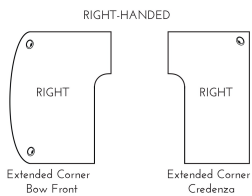

KAI U SHAPED RIGHT HANDED EXTENDED CORNER BOW FRONT DESK WITH DOUBLE SUSPENDED PEDESTALS, 71" X 114"

SKU: UEBD71114P-1R

Right-handed laminate workstation in a U configuration with bow front, extended corners, and four drawers. This is the 71" depth x 114" width version.

Categories: [Desking](#), [U-Shaped Desks](#)

Tags: [Kai](#)

GALLERY IMAGES

UEBD71114 Right Handed

PRODUCT DESCRIPTION

With clean lines and curved edges, this extended corner bow front desk is the perfect workstation for an executive office, home office, or wherever the room is available. Make an impressive with beautiful, rounded bow of the desktop and sit anywhere comfortable in your workstation with the curved inner extended corners. On either end of the desk is a hanging pedestal for under-desk storage with two drawers secured by lock and key. Built for durability with a heavy-duty cam and dowel system and over-engineered with over 15 connection points. Available in five laminate finish options. Custom keying options are available. **For right-hand configurations only.**

PRODUCT FEATURES

- Storage pedestals arrive fully assembled
- For right-handed configurations
- 1" thick laminate top resists scratches, stains, and spills
- Lockable drawers with keys
- Adjustable leveling glides up to 1" to prevent wobbling
- Includes 2 file drawers and 2 box drawers
- Front-to-back filing in the filing drawers
- Grommets for cord maintenance and protection
- Heavy-duty cam and dowel system
- 15+ connection points
- 3mm edge banding
- Fluted top edges
- Commercial quality
- Sustainably sourced wood
- Imported from Europe
- Weight Capacity: 150 lbs

PRODUCT DIMENSIONS

Overall Depth	71"
Overall Width	114"
Overall Height	29"
Overall Weight	378 lbs
Main Desk Dimensions	30" - 41" D x 71" W x 29" H
Bridge Dimensions	23.75" D x 36" W x 29" H
Credenza Shell Dimensions	24" - 36" D x 71" W x 29" H
Pedestal Dimensions	22" D x 15.5" W x 20" H
Pedestal Dimensions	22" D x 15.5" W x 20" H