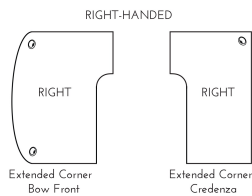

KAI U SHAPED RIGHT HANDED EXTENDED CORNER BOW FRONT DESK WITH DOUBLE SUSPENDED PEDESTALS, 71" X 120"

SKU: UEBD71120P-1R

Right-handed laminate workstation in a U configuration with bow front, extended corners, and four drawers. This is the 71" depth x 120" width version.

Categories: [Desking](#), [U-Shaped Desks](#)

Tags: [Kai](#)

GALLERY IMAGES

UEBD71114 Right Handed

PRODUCT DESCRIPTION

With clean lines and curved edges, this extended corner bow front desk is the perfect workstation for an executive office, home office, or wherever the room is available. Make an impressive with beautiful, rounded bow of the desktop and sit anywhere comfortable in your workstation with the curved inner extended corners. On either end of the desk is a hanging pedestal for under-desk storage with two drawers secured by lock and key. Built for durability with a heavy-duty cam and dowel system and over-engineered with over 15 connection points. Available in five laminate finish options. Custom keying options are available. **For right-hand configurations only.**

PRODUCT FEATURES

- Storage pedestals arrive fully assembled
- For right-handed configurations
- 1" thick laminate top resists scratches, stains, and spills
- Lockable drawers with keys
- Adjustable leveling glides up to 1" to prevent wobbling
- Includes 2 file drawers and 2 box drawers
- Front-to-back filing in the filing drawers
- Grommets for cord maintenance and protection
- Heavy-duty cam and dowel system
- 15+ connection points
- 3mm edge banding
- Fluted top edges
- Commercial quality
- Sustainably sourced wood
- Imported from Europe
- Weight Capacity: 150 lbs

PRODUCT DIMENSIONS

Overall Depth	71"
Overall Width	120"
Overall Height	29"
Overall Weight	379 lbs
Main Desk Dimensions	30" - 41" D x 71" W x 29" H
Bridge Dimensions	23.75" D x 42" W x 29" H
Credenza Shell Dimensions	24" - 36" D x 71" W x 29" H
Pedestal Dimensions	22" D x 15.5" W x 20" H
Pedestal Dimensions	22" D x 15.5" W x 20" H