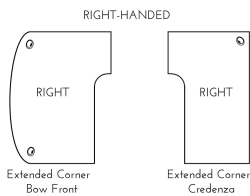

KAI U SHAPED RIGHT HANDED EXTENDED CORNER BOW FRONT DESK WITH DOUBLE SUSPENDED PEDESTALS, 71" X 120"

SKU: UEBD71120P-1R

Right-handed laminate workstation in a U configuration with bow front, extended corners, and four drawers. This is the 71" depth x 120" width version.

Categories: [Desking](#), [U-Shaped Desks](#)

Tags: [Kai](#)

GALLERY IMAGES

UEBD71114 Right Handed

PRODUCT DESCRIPTION

With clean lines and curved edges, this extended corner bow front desk is the perfect workstation for an executive office, home office, or wherever the room is available. Make an impressive with beautiful, rounded bow of the desktop and sit anywhere comfortable in your workstation with the curved inner extended corners. On either end of the desk is a hanging pedestal for under-desk storage with two drawers secured by lock and key. Built for durability with a heavy-duty cam and dowel system and over-engineered with over 15 connection points. Available in five laminate finish options. Custom keying options are available. **For right-hand configurations only.**

PRODUCT FEATURES

- Storage pedestals arrive fully assembled
- For right-handed configurations
- 1" thick laminate top resists scratches, stains, and spills
- Lockable drawers with keys
- Adjustable leveling glides up to 1" to prevent wobbling
- Includes 2 file drawers and 2 box drawers
- Front-to-back filing in the filing drawers
- Grommets for cord maintenance and protection
- Heavy-duty cam and dowel system
- 15+ connection points
- 3mm edge banding
- Fluted top edges
- Commercial quality
- Sustainably sourced wood
- Imported from Europe
- Weight Capacity: 150 lbs

PRODUCT DIMENSIONS

Overall Depth	71"
Overall Width	120"
Overall Height	29"
Overall Weight	379 lbs
Main Desk Dimensions	30" - 41" D x 71" W x 29" H
Bridge Dimensions	23.75" D x 42" W x 29" H
Credenza Shell Dimensions	24" - 36" D x 71" W x 29" H
Pedestal Dimensions	22" D x 15.5" W x 20" H
Pedestal Dimensions	22" D x 15.5" W x 20" H