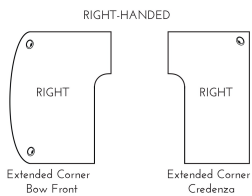

KAI U SHAPED RIGHT HANDED EXTENDED CORNER BOW FRONT DESK WITH DOUBLE SUSPENDED PEDESTALS, 71" X 126"

SKU: UEBD71126P-1R

Right-handed laminate workstation in a U configuration with bow front, extended corners, and four drawers. This is the 71" depth x 126" width version.

Categories: [Desking](#), [U-Shaped Desks](#)

Tags: [Kai](#)

GALLERY IMAGES

UEBD71114 Right Handed

PRODUCT DESCRIPTION

With clean lines and curved edges, this extended corner bow front desk is the perfect workstation for an executive office, home office, or wherever the room is available. Make an impressive with beautiful, rounded bow of the desktop and sit anywhere comfortable in your workstation with the curved inner extended corners. On either end of the desk is a hanging pedestal for under-desk storage with two drawers secured by lock and key. Built for durability with a heavy-duty cam and dowel system and over-engineered with over 15 connection points. Available in five laminate finish options. Custom keying options are available. **For right-hand configurations only.**

PRODUCT FEATURES

- Storage pedestals arrive fully assembled
- For right-handed configurations
- 1" thick laminate top resists scratches, stains, and spills
- Lockable drawers with keys
- Adjustable leveling glides up to 1" to prevent wobbling
- Includes 2 file drawers and 2 box drawers
- Front-to-back filing in the filing drawers
- Grommets for cord maintenance and protection
- Heavy-duty cam and dowel system
- 15+ connection points
- 3mm edge banding
- Fluted top edges
- Commercial quality
- Sustainably sourced wood
- Imported from Europe
- Weight Capacity: 150 lbs

PRODUCT DIMENSIONS

Overall Depth	71"
Overall Width	126"
Overall Height	29"
Overall Weight	380 lbs
Main Desk Dimensions	30" - 41" D x 71" W x 29" H
Bridge Dimensions	23.75" D x 48" W x 29" H
Credenza Shell Dimensions	24" - 36" D x 71" W x 29" H
Pedestal Dimensions	22" D x 15.5" W x 20" H
Pedestal Dimensions	22" D x 15.5" W x 20" H