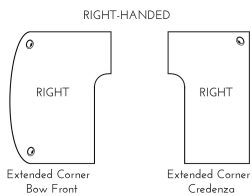

KAI U SHAPED RIGHT HANDED EXTENDED CORNER BOW FRONT DESK WITH DOUBLE SUSPENDED PEDESTALS, 71" X 126"

SKU: UEBD71126P-1R

Right-handed laminate workstation in a U configuration with bow front, extended corners, and four drawers. This is the 71" depth x 126" width version.

Categories: [Desks](#), [U Shaped Desks](#)

Tags: [Kai](#)

GALLERY IMAGES

UEBD71114 Right Handed Kai Walnut Open Hutch

Walnut Wood Doors

Glass Doors with Aluminum Frame

PRODUCT DESCRIPTION

With clean lines and curved edges, this extended corner bow front desk is the perfect workstation for an executive office, home office, or wherever the room is available. Make an impressive with beautiful, rounded bow of the desktop and sit anywhere comfortable in your workstation with the curved inner extended corners. On either end of the desk is a hanging pedestal for under-desk storage with two drawers secured by lock and key. Built for durability with a heavy-duty cam and dowel system and over-engineered with over 15 connection points. Available in five laminate finish options. Custom keying options are available. **For right-hand configurations only.**

PRODUCT DIMENSIONS

Overall Depth	71"
Overall Width	126"
Overall Height	29"
Overall Weight	380 lbs
Main Desk Dimensions	30" - 41" D x 71" W x 29" H
Bridge Dimensions	23.75" D x 48" W x 29" H
Credenza Shell Dimensions	24" - 36" D x 71" W x 29" H
Pedestal Dimensions	22" D x 15.5" W x 20" H
Pedestal Dimensions	22" D x 15.5" W x 20" H