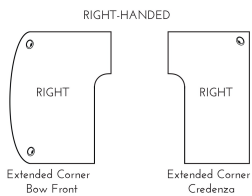

[KAI U SHAPED RIGHT HANDED EXTENDED CORNER BOW FRONT DESK WITH DOUBLE SUSPENDED PEDESTALS, 71" X 126"](#)

SKU: UEBD71126P-1R

Right-handed laminate workstation in a U configuration with bow front, extended corners, and four drawers. This is the 71" depth x 126" width version.

Categories: [Desking](#), [U-Shaped Desks](#)

Tags: [Kai](#)

GALLERY IMAGES

UEBD71114 Right Handed

PRODUCT DESCRIPTION

With clean lines and curved edges, this extended corner bow front desk is the perfect workstation for an executive office, home office, or wherever the room is available. Make an impressive with beautiful, rounded bow of the desktop and sit anywhere comfortable in your workstation with the curved inner extended corners. On either end of the desk is a hanging pedestal for under-desk storage with two drawers secured by lock and key. Built for durability with a heavy-duty cam and dowel system and over-engineered with over 15 connection points. Available in five laminate finish options. Custom keying options are available. **For right-hand configurations only.**

PRODUCT FEATURES

- Storage pedestals arrive fully assembled
- For right-handed configurations
- 1" thick laminate top resists scratches, stains, and spills
- Lockable drawers with keys
- Adjustable leveling glides up to 1" to prevent wobbling
- Includes 2 file drawers and 2 box drawers
- Front-to-back filing in the filing drawers
- Grommets for cord maintenance and protection
- Heavy-duty cam and dowel system
- 15+ connection points
- 3mm edge banding
- Fluted top edges
- Commercial quality
- Sustainably sourced wood
- Imported from Europe
- Weight Capacity: 150 lbs

PRODUCT DIMENSIONS

Overall Depth	71"
Overall Width	126"
Overall Height	29"
Overall Weight	380 lbs
Main Desk Dimensions	30" - 41" D x 71" W x 29" H
Bridge Dimensions	23.75" D x 48" W x 29" H
Credenza Shell Dimensions	24" - 36" D x 71" W x 29" H
Pedestal Dimensions	22" D x 15.5" W x 20" H
Pedestal Dimensions	22" D x 15.5" W x 20" H