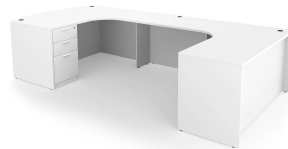

[Kai U-Shaped Right-Handed Extended Corner Bow Front Desk with Full Pedestal and Lateral File, 71" x 114"](https://i5industries.com/product/kai-u-shaped-right-handed-extended-corner-bow-front-desk-with-full-pedestal-and-lateral-file-71-x-114/)

<https://i5industries.com/product/kai-u-shaped-right-handed-extended-corner-bow-front-desk-with-full-pedestal-and-lateral-file-71-x-114/>

KAI U-SHAPED RIGHT-HANDED EXTENDED CORNER BOW FRONT DESK WITH FULL PEDESTAL AND LATERAL FILE, 71" X 114"

SKU: UEBD71114P-3R

Commercial-grade laminate U-shaped workstation featuring a bow front design, one full pedestal, and one lateral file for storage. This office desk is 71" x 114" and configures for right-handed setups, making it ideal for executive offices, administrative workspaces, corporate environments, healthcare facilities, education, and government applications.

Categories: [Desking](#), [U-Shaped Desks](#)

Tags: [Kai](#)

GALLERY IMAGES

i5 Industries Kai U-Shaped Extended Corner Bow Front Desk Full Pedestal + Lateral File Reverse View – Samoa Gray – Right

i5 Industries Kai U-Shaped Extended Corner Bow Front Desk Full Pedestal + Lateral File Reverse View – Espresso – Right