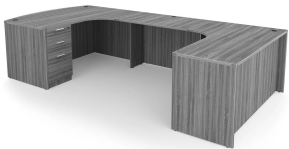

[Kai U-Shaped Right-Handed Extended Corner Bow Front Desk with Full Pedestal and Lateral File, 71" x 114"](https://i5industries.com/product/kai-u-shaped-right-handed-extended-corner-bow-front-desk-with-full-pedestal-and-lateral-file-71-x-114/)

<https://i5industries.com/product/kai-u-shaped-right-handed-extended-corner-bow-front-desk-with-full-pedestal-and-lateral-file-71-x-114/>

KAI U-SHAPED RIGHT-HANDED EXTENDED CORNER BOW FRONT DESK WITH FULL PEDESTAL AND LATERAL FILE, 71" X 114"

SKU: UEBD71114P-3R

Commercial-grade laminate U-shaped workstation featuring a bow front design, one full pedestal, and one lateral file for storage. This office desk is 71" x 114" and configures for right-handed setups, making it ideal for executive offices, administrative workspaces, corporate environments, healthcare facilities, education, and government applications.

Categories: [Desking](#), [U-Shaped Desks](#)

Tags: [Kai](#)

GALLERY IMAGES

i5 Industries Kai U-Shaped Extended Corner Bow Front Desk Full Pedestal + Lateral File Reverse View – Samoa Gray – Right

i5 Industries Kai U-Shaped Extended Corner Bow Front Desk Full Pedestal + Lateral File Reverse View – Espresso – Right