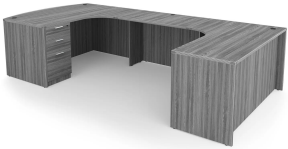

[Kai U-Shaped Right-Handed Extended Corner Bow Front Desk with Full Pedestal and Lateral File, 71" x 120"](https://i5industries.com/product/kai-u-shaped-right-handed-extended-corner-bow-front-desk-with-full-pedestal-and-lateral-file-71-x-120/)

<https://i5industries.com/product/kai-u-shaped-right-handed-extended-corner-bow-front-desk-with-full-pedestal-and-lateral-file-71-x-120/>

KAI U-SHAPED RIGHT-HANDED EXTENDED CORNER BOW FRONT DESK WITH FULL PEDESTAL AND LATERAL FILE, 71" X 120"

SKU: UEBD71120P-3R

Commercial-grade laminate U-shaped workstation featuring a bow front design, one full pedestal, and one lateral file for storage. This office desk is 71" x 120" and configures for right-handed setups, making it ideal for executive offices, administrative workspaces, corporate environments, healthcare facilities, education, and government applications.

Categories: [Desking](#), [U-Shaped Desks](#)

Tags: [Kai](#)

GALLERY IMAGES

i5 Industries Kai U-Shaped Extended Corner Bow Front Desk Full Pedestal + Lateral File Reverse View – Samoa Gray – Right

i5 Industries Kai U-Shaped Extended Corner Bow Front Desk Full Pedestal + Lateral File – Mahogany – Right