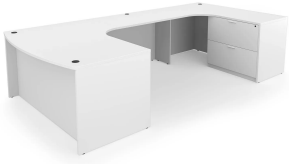

i5 Industries Kai U-Shaped Extended Corner Bow Front Desk Full Pedestal + Lateral File - Matte White - Right

i5 Industries Kai U-Shaped Extended Corner Bow Front Desk Full Pedestal + Lateral File - Reverse View - Walnut - Right

i5 Industries Kai U-Shaped Extended Corner Bow Front Desk Full Pedestal + Lateral File - Reverse View - Mahogany - Right

i5 Industries Kai U-Shaped Extended Corner Bow Front Desk Full Pedestal + Lateral File - Reverse View - Matte White - Right

PRODUCT FEATURES

- Fluted top edges
- Executive bow front that measures 41" at the deepest point
- Right-handed configurations only
- Black grommets are standard on all finishes
- Silver Nickel keyhole shaped handles are standard on all finishes. Optional black handles available for additional charge.
- Soft close drawers on select finishes
- 3mm edge banding
- Pedestals arrive assembled
- Storage is secured with lock and key
- Heavy duty construction
- Adjustable glides, up to 1"
- Commercial quality
- Sustainably sourced wood
- Imported from Europe
- Matching components available
- 10 year manufacturer's warranty
- Typically available for quick ship

NOTES