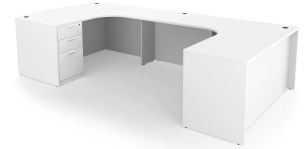

i5 Industries Kai U-Shaped Extended Corner Bow Front Desk Full Pedestal + Lateral File - Matte White - Right

i5 Industries Kai U-Shaped Extended Corner Bow Front Desk Full Pedestal + Lateral File - Reverse View - Walnut - Right

i5 Industries Kai U-Shaped Extended Corner Bow Front Desk Full Pedestal + Lateral File - Reverse View - Mahogany - Right

i5 Industries Kai U-Shaped Extended Corner Bow Front Desk Full Pedestal + Lateral File - Reverse View - Matte White - Right

PRODUCT FEATURES

- Fluted top edges
- Executive bow front that measures 41" at the deepest point
- Right-handed configurations only
- Black grommets are standard on all finishes
- Silver Nickel keyhole shaped handles are standard on all finishes. Optional black handles available for additional charge.
- Soft close drawers on select finishes
- 3mm edge banding
- Pedestals arrive assembled
- Storage is secured with lock and key
- Heavy duty construction
- Adjustable glides, up to 1"
- Commercial quality
- Sustainably sourced wood
- Imported from Europe
- Matching components available
- 10 year manufacturer's warranty
- Typically available for quick ship

NOTES