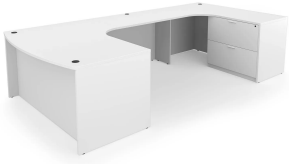

## **KAI U-SHAPED RIGHT-HANDED EXTENDED CORNER BOW FRONT DESK WITH SINGLE PEDESTAL AND LATERAL FILE, 71" X 126"**

**SKU:** UEBD71126P-3R

Commercial-grade laminate U-shaped workstation featuring a bow front design, one full pedestal, and one lateral file for storage. This office desk is 71" x 126" and configures for right-handed setups, making it ideal for executive offices, administrative workspaces, corporate environments, healthcare facilities, education, and government applications.

### **GALLERY IMAGES**

i5 Industries Kai U-Shaped Extended Corner Bow Front Desk Full Pedestal + Lateral File Reverse View – Samoa Gray – Right

i5 Industries Kai U-Shaped Extended Corner Bow Front Desk Full Pedestal + Lateral File – Mahogany – Right

i5 Industries Kai U-Shaped Extended Corner Bow Front Desk Full Pedestal + Lateral File – Walnut – Right

i5 Industries Kai U-Shaped Extended Corner Bow Front Desk Full Pedestal + Lateral File – Espresso – Right