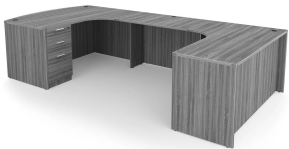

## **KAI U-SHAPED RIGHT-HANDED EXTENDED CORNER BOW FRONT DESK WITH SINGLE PEDESTAL AND LATERAL FILE, 71" X 126"**

**SKU:** UEBD71126P-3R

Commercial-grade laminate U-shaped workstation featuring a bow front design, one full pedestal, and one lateral file for storage. This office desk is 71" x 126" and configures for right-handed setups, making it ideal for executive offices, administrative workspaces, corporate environments, healthcare facilities, education, and government applications.

### **GALLERY IMAGES**

i5 Industries Kai U-Shaped Extended Corner Bow Front Desk Full Pedestal + Lateral File Reverse View – Samoa Gray – Right

i5 Industries Kai U-Shaped Extended Corner Bow Front Desk Full Pedestal + Lateral File – Mahogany – Right

## PRODUCT FEATURES

- Fluted top edges
- Executive bow front that measures 41" at the deepest point
- Right-handed configurations only
- Black grommets are standard on all finishes
- Silver Nickel keyhole shaped handles are standard on all finishes. Optional black handles available for additional charge.
- Soft close drawers on select finishes
- 3mm edge banding
- Pedestals arrive assembled
- Storage is secured with lock and key
- Heavy duty construction
- Adjustable glides, up to 1"
- Commercial quality
- Sustainably sourced wood
- Imported from Europe
- Matching components available
- 10 year manufacturer's warranty
- Typically available for quick ship