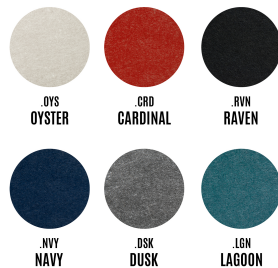

i5 Industries Privacy Screen Return Width – Lagoon

i5 Industries Privacy Screen PET Felt All Swatches