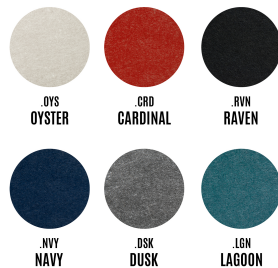

## PET FELT PRIVACY SCREEN, 24" W X 18" H

**SKU:** SCN2418

PET Felt Privacy Panel 24" x 18" for 24" width surfaces. Available in six color options. Surface clamp sold separately.

**Categories:** [Accessories](#), [Panels](#)

### GALLERY IMAGES

i5 Industries Privacy Screen Return Width – Navy

i5 Industries Privacy Screen Return Width – Lagoon

i5 Industries Privacy Screen Return Width – Dusk

i5 Industries Privacy Screen Return Width – Cardinal

i5 Industries Privacy Screen Return Width – Raven

i5 Industries Privacy Screen PET Felt All Swatches