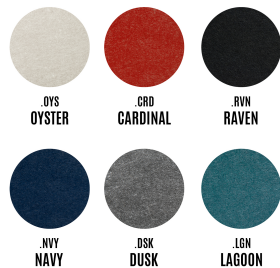

i5 Industries Privacy Screen Return Width – Lagoon

i5 Industries Privacy Screen PET Felt All Swatches