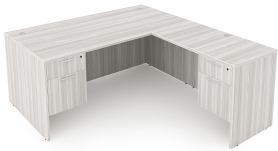

RAYNE L SHAPED DESK WITH DOUBLE SUSPENDED PEDESTALS, 66" X 72"

SKU: RN-D6672P-1

Rayne laminate corner desk with straight front and four drawers. This desk is reversible and can be used as a left-handed or right-handed desk. This is the 66" depth x 72" width version.

Categories: [Desking](#), [L-Shaped Desks](#)

Tags: [Rayne](#)

GALLERY IMAGES

Rayne L Shaped Desk with Double Suspended Pedestals Harbor Elm

PRODUCT FEATURES

- Adjusts for left-handed or right-handed configurations
- Matte Black handles are standard on Coastal Dune
- Brushed Nickel handles are standard on Harbor Elm
- Black Grommets are standard on Coastal Dune
- Silver Grommets are standard on Harbor Elm
- Pedestals arrive fully assembled
- 3mm edge banding
- Flat edges
- Commercial quality
- Sustainably sourced wood

[Rayne L Shaped Desk with Double Suspended Pedestals, 66" x 72"](https://i5industries.com/product/rayne-l-shape-desk-with-double-suspended-pedestals-66-x-72/)

<https://i5industries.com/product/rayne-l-shape-desk-with-double-suspended-pedestals-66-x-72/>

- Imported from Europe
- Weight Capacity: 150 lbs

PRODUCT DIMENSIONS

Overall Depth	66"
Overall Width	72"
Overall Height	29"
Overall Weight	259 lbs
Main Desk Dimensions	30.25" D x 66.25" W x 29" H
Return Dimensions	23.75" D x 42" W x 29" H
Pedestal Dimensions	22" D x 15.5" W x 20" H