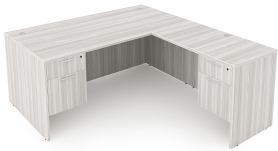

RAYNE L SHAPED DESK WITH DOUBLE SUSPENDED PEDESTALS, 71" X 72"

SKU: RN-D7172P-3

Rayne laminate corner desk with straight front and four drawers. This desk is reversible and can be used as a left-handed or right-handed desk. This is the 71" depth x 72" width version.

Categories: [Desking](#), [L-Shaped Desks](#)

Tags: [Rayne](#)

GALLERY IMAGES

Rayne L Shaped Desk with Double Suspended Pedestals Harbor Elm

PRODUCT FEATURES

- Adjusts for left-handed or right-handed configurations
- Matte Black handles are standard on Coastal Dune
- Brushed Nickel handles are standard on Harbor Elm
- Black Grommets are standard on Coastal Dune
- Silver Grommets are standard on Harbor Elm
- Pedestals arrive fully assembled
- 3mm edge banding
- Flat edges
- Commercial quality
- Sustainably sourced wood

[Rayne L Shaped Desk with Double Suspended Pedestals, 71" x 72"](https://i5industries.com/product/rayne-l-shape-desk-with-double-suspended-pedestals-71-x-72/)

<https://i5industries.com/product/rayne-l-shape-desk-with-double-suspended-pedestals-71-x-72/>

- Imported from Europe
- Weight Capacity: 150 lbs

PRODUCT DIMENSIONS

Overall Depth	71"
Overall Width	72"
Overall Height	29"
Overall Weight	263 lbs
Main Desk Dimensions	30.25" D x 71" W x 29" H
Return Dimensions	23.75" D x 42" W x 29" H
Pedestal Dimensions	22" D x 15.5" W x 20" H