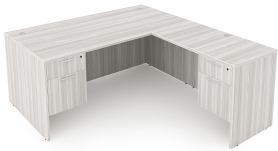

GALLERY IMAGES

Rayne L Shaped Desk with Double Suspended Pedestals Harbor Elm

PRODUCT FEATURES

- Adjusts for left-handed or right-handed configurations
- Matte Black handles are standard on Coastal Dune
- Brushed Nickel handles are standard on Harbor Elm
- Black Grommets are standard on Coastal Dune
- Silver Grommets are standard on Harbor Elm
- Pedestals arrive fully assembled
- 3mm edge banding
- Flat edges
- Commercial quality
- Sustainably sourced wood