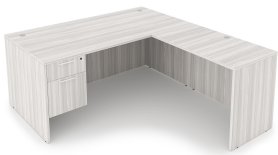

RAYNE L-SHAPED DESK WITH SINGLE SUSPENDED PEDESTAL, 71" X 78" (48" RETURN)

SKU: RN-D7178P-2

Rayne laminate corner desk with straight front and two drawers. This desk is reversible and can be used as a left-handed or right-handed desk. This is the 71" depth x 78" width version (with 48" return).

Categories: [Desking](#), [L-Shaped Desks](#)

Tags: [Rayne](#)

GALLERY IMAGES

i5 Industries Rayne L-Shaped Desk Suspended Ped – Harbor Elm – RN-D6072P-1, RN-D6078P-1, RN-D6672P-3, RN-D6678P-1, RN-D7172P-1, RN-D7178P-1, RN-D7178P-2, RN-D7184P-1

PRODUCT FEATURES

- Reversible - adjusts for left-handed or right-handed configurations
- Black grommets are standard on Coastal Dune
- Silver grommets are standard on Harbor Elm
- Matte Black L-Shaped handles are standard on Coastal Dune
- Brushed Nickel L-Shaped handles are standard on Harbor Elm

[Rayne L-Shaped Desk with Single Suspended Pedestal, 71" x 78" \(48" Return\)](https://i5industries.com/product/rayne-l-shape-desk-with-suspended-pedestal-71-x-78-48-return/)

<https://i5industries.com/product/rayne-l-shape-desk-with-suspended-pedestal-71-x-78-48-return/>