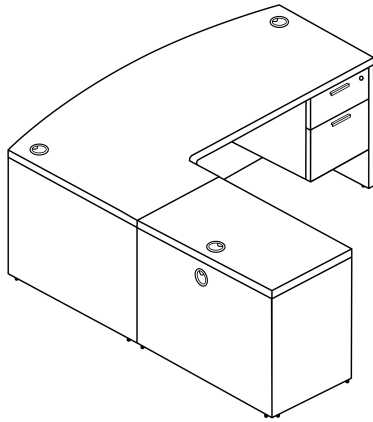

RAYNE L SHAPED EXTENDED CORNER BOW FRONT DESK WITH DOUBLE SUSPENDED PEDESTALS, 71" X 84" - LEFT-HANDED

SKU: RN-EBD7184P-1L

Rayne laminate extended corner desk with bow front and four drawers. This desk is only used for left-handed configurations. This is the 71" depth x 84" width version.

Categories: [Desking](#), [L-Shaped Desks](#)

Tags: [Rayne](#)

PRODUCT FEATURES

- Left handed configurations only
- Executive bow front that measures 41" at the deepest point
- Rounded inner corner for accessibility
- Matte Black handles are standard on Coastal Dune
- Brushed Nickel handles are standard on Harbor Elm
- Black Grommets are standard on Coastal Dune
- Silver Grommets are standard on Harbor Elm
- Pedestals arrive fully assembled
- 3mm edge banding
- Flat edges
- Commercial quality
- Sustainably sourced wood
- Imported from Europe
- Weight Capacity: 150 lbs

PRODUCT DIMENSIONS

Overall Depth	71"
Overall Width	84"
Overall Height	29"
Overall Weight	292 lbs

[Rayne L Shaped Extended Corner Bow Front Desk with Double Suspended Pedestals, 71" x 84" - Left-Handed](#)

<https://i5industries.com/product/rayne-l-shaped-extended-corner-bow-front-desk-with-double-suspended-pedestals-71-x-84-l-h>

Main Desk Dimensions	70" x 84" D x 71" W x 29" H
Return Dimensions	23.75" D x 42" W x 29" H
Pedestal Dimensions	22" D x 15.5" W x 20" H