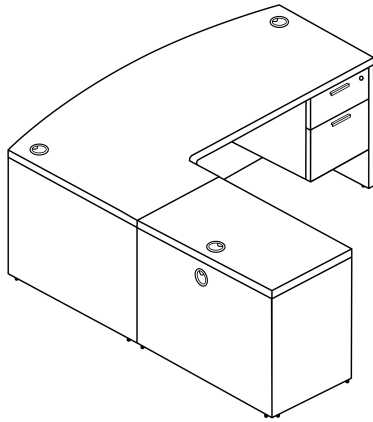

## **RAYNE L SHAPED EXTENDED CORNER BOW FRONT DESK WITH DOUBLE SUSPENDED PEDESTALS, 71" X 90" - LEFT-HANDED**

**SKU:** RN-EBD7190P-1L

Rayne laminate extended corner desk with bow front and four drawers. This desk is only used for left-handed configurations. This is the 71" depth x 90" width version.

## **PRODUCT FEATURES**

- Left handed configurations only
- Executive bow front that measures 41" at the deepest point
- Rounded inner corner for accessibility
- Matte Black handles are standard on Coastal Dune
- Brushed Nickel handles are standard on Harbor Elm
- Black Grommets are standard on Coastal Dune
- Silver Grommets are standard on Harbor Elm
- Pedestals arrive fully assembled
- 3mm edge banding
- Flat edges
- Commercial quality
- Sustainably sourced wood
- Imported from Europe
- Weight Capacity: 150 lbs

## **PRODUCT DIMENSIONS**

Overall Depth	71"
Overall Width	90"
Overall Height	29"
Overall Weight	301 lbs

[Rayne L Shaped Extended Corner Bow Front Desk with Double Suspended Pedestals, 71" x 90" - Left-Handed](#)

<https://i5industries.com/product/rayne-l-shaped-extended-corner-bow-front-desk-with-double-suspended-pedestals-71-x-90-l-h>

Main Desk Dimensions	70" x 91" D x 71" W x 29" H
Return Dimensions	23.75" D x 48" W x 29" H
Pedestal Dimensions	22" D x 15.5" W x 20" H