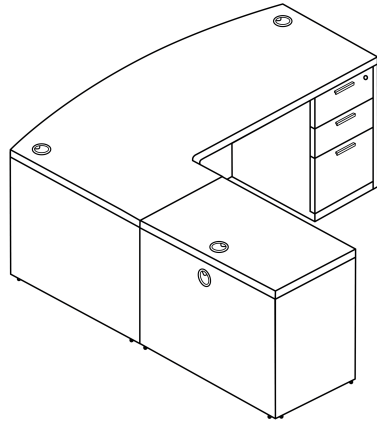

[Rayne L Shaped Left-Handed Extended Bow Front Desk with Double Full Pedestals, 71" x 84"](https://i5industries.com/product/rayne-l-shaped-left-handed-extended-bow-front-desk-with-double-full-pedestals-71-x-84/)  
<https://i5industries.com/product/rayne-l-shaped-left-handed-extended-bow-front-desk-with-double-full-pedestals-71-x-84/>

## **RAYNE L SHAPED LEFT-HANDED EXTENDED BOW FRONT DESK WITH DOUBLE FULL PEDESTALS, 71" X 84"**

**SKU:** RN-EBD7184P-2L

---

**Categories:** [Desking](#), [L-Shaped Desks](#)  
**Tags:** [Rayne](#)

RN-EBD7184P-2L.CDN | RN-EBD7184P-2L.HEM