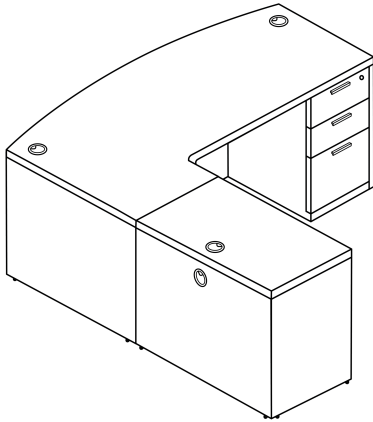

[Rayne L Shaped Left-Handed Extended Bow Front Desk with Double Full Pedestals, 71" x 90"](https://i5industries.com/product/rayne-l-shaped-left-handed-extended-bow-front-desk-with-double-full-pedestals-71-x-90/)
<https://i5industries.com/product/rayne-l-shaped-left-handed-extended-bow-front-desk-with-double-full-pedestals-71-x-90/>

RAYNE L SHAPED LEFT-HANDED EXTENDED BOW FRONT DESK WITH DOUBLE FULL PEDESTALS, 71" X 90"

SKU: RN-EBD7190P-2L

Categories: [Desking](#), [L-Shaped Desks](#)
Tags: [Rayne](#)

RN-EBD7190P-2L.CDN | RN-EBD7190P-2L.HEM