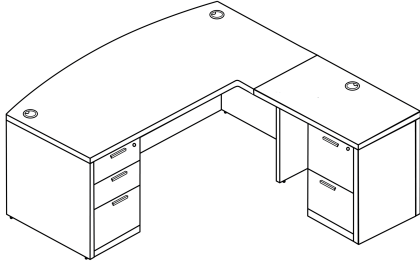

[Rayne L Shaped Right-Handed Extended Bow Front Desk with Double Full Pedestals, 71" x 84"](https://i5industries.com/product/rayne-l-shaped-right-handed-extended-bow-front-desk-with-double-full-pedestals-71-x-84/)  
<https://i5industries.com/product/rayne-l-shaped-right-handed-extended-bow-front-desk-with-double-full-pedestals-71-x-84/>

## **RAYNE L SHAPED RIGHT-HANDED EXTENDED BOW FRONT DESK WITH DOUBLE FULL PEDESTALS, 71" X 84"**

**SKU:** RN-EBD7184P-2R

---

**Categories:** [Desking](#), [L-Shaped Desks](#)  
**Tags:** [Rayne](#)

RN-EBD7184P-2R.CDN | RN-EBD7184P-2R.HEM