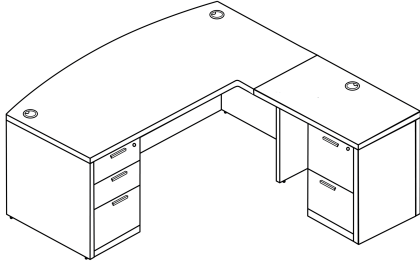

[Rayne L Shaped Right-Handed Extended Bow Front Desk with Double Full Pedestals, 71" x 90"](https://i5industries.com/product/rayne-l-shape-d-right-handed-extended-bow-front-desk-with-double-full-pedestals-71-x-90/)  
<https://i5industries.com/product/rayne-l-shape-d-right-handed-extended-bow-front-desk-with-double-full-pedestals-71-x-90/>

## **RAYNE L SHAPED RIGHT-HANDED EXTENDED BOW FRONT DESK WITH DOUBLE FULL PEDESTALS, 71" X 90"**

**SKU:** RN-EBD7190P-2R

---

**Categories:** [Desking](#), [L-Shaped Desks](#)  
**Tags:** [Rayne](#)

RN-EBD7190P-2R.CDN | RN-EBD7190P-2R.HEM