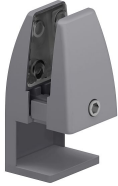

SURFACE CLAMP FIXED UNDER MOUNT FOR PRIVACY SCREEN

SKU: SCN-CLM02

Surface Clamp Fixed Under Mount is sold as a pair and is used to secure Privacy Screens to surfaces. Available in three color options.

Categories: [Accessories](#), [Panels](#)

GALLERY IMAGES

Surface Clamp Top Mount Pair – White – SCN-CLM02

Surface Clamp Top Mount Pair – Black – SCN-CLM02

Surface Clamp Top Mount Pair – Silver – SCN-CLM02

Surface Clamp Top Mount Example – SCN-CLM02

Surface Clamp Top Mount – White – SCN-CLM02

Surface Clamp Top Mount – Black – SCN-CLM02

Surface Clamp Top Mount – Silver – SCN-CLM02

[Surface Clamp Fixed Under Mount for Privacy Screen](https://i5industries.com/product/surface-clamp-fixed-under-mount-for-privacy-screen/)

<https://i5industries.com/product/surface-clamp-fixed-under-mount-for-privacy-screen/>

PRODUCT FEATURES

- Sold as pair
- Fixed under mount for privacy screens
- Privacy screen sold separately

PRODUCT DIMENSIONS