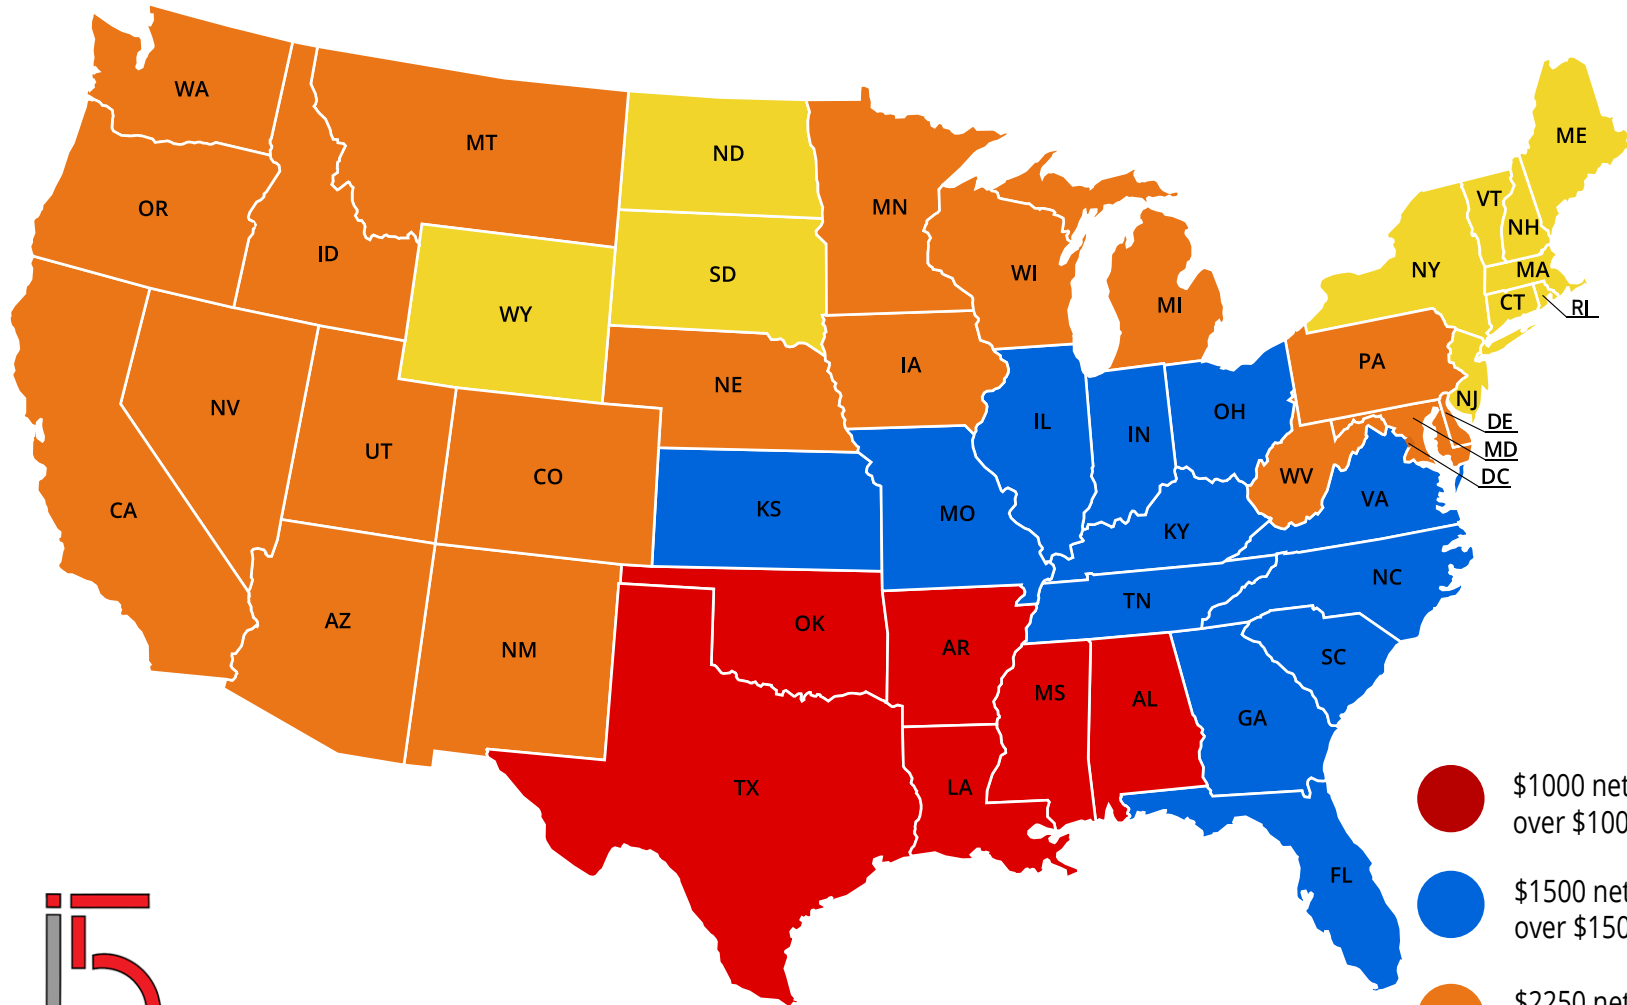

# i5 Industries Freight Zone Map

-  \$1000 net or under \$100 flat fee, over \$1000 net free freight.
-  \$1500 net or under \$150 flat fee, over \$1500 net free freight.
-  \$2250 net or under \$225 flat fee, over \$2250 net free freight.
-  \$2500 net or under \$250 flat fee, over \$2500 net free freight.

**Industries**

Effective Date: July 1 2022

i5 Industries does not service Alaska or Hawaii.

Freight rules apply to Dock to Dock deliveries only. Other shipping services may incur additional fees.

# i5 Industries Transit Times

i5 Industries does not service Alaska or Hawaii.