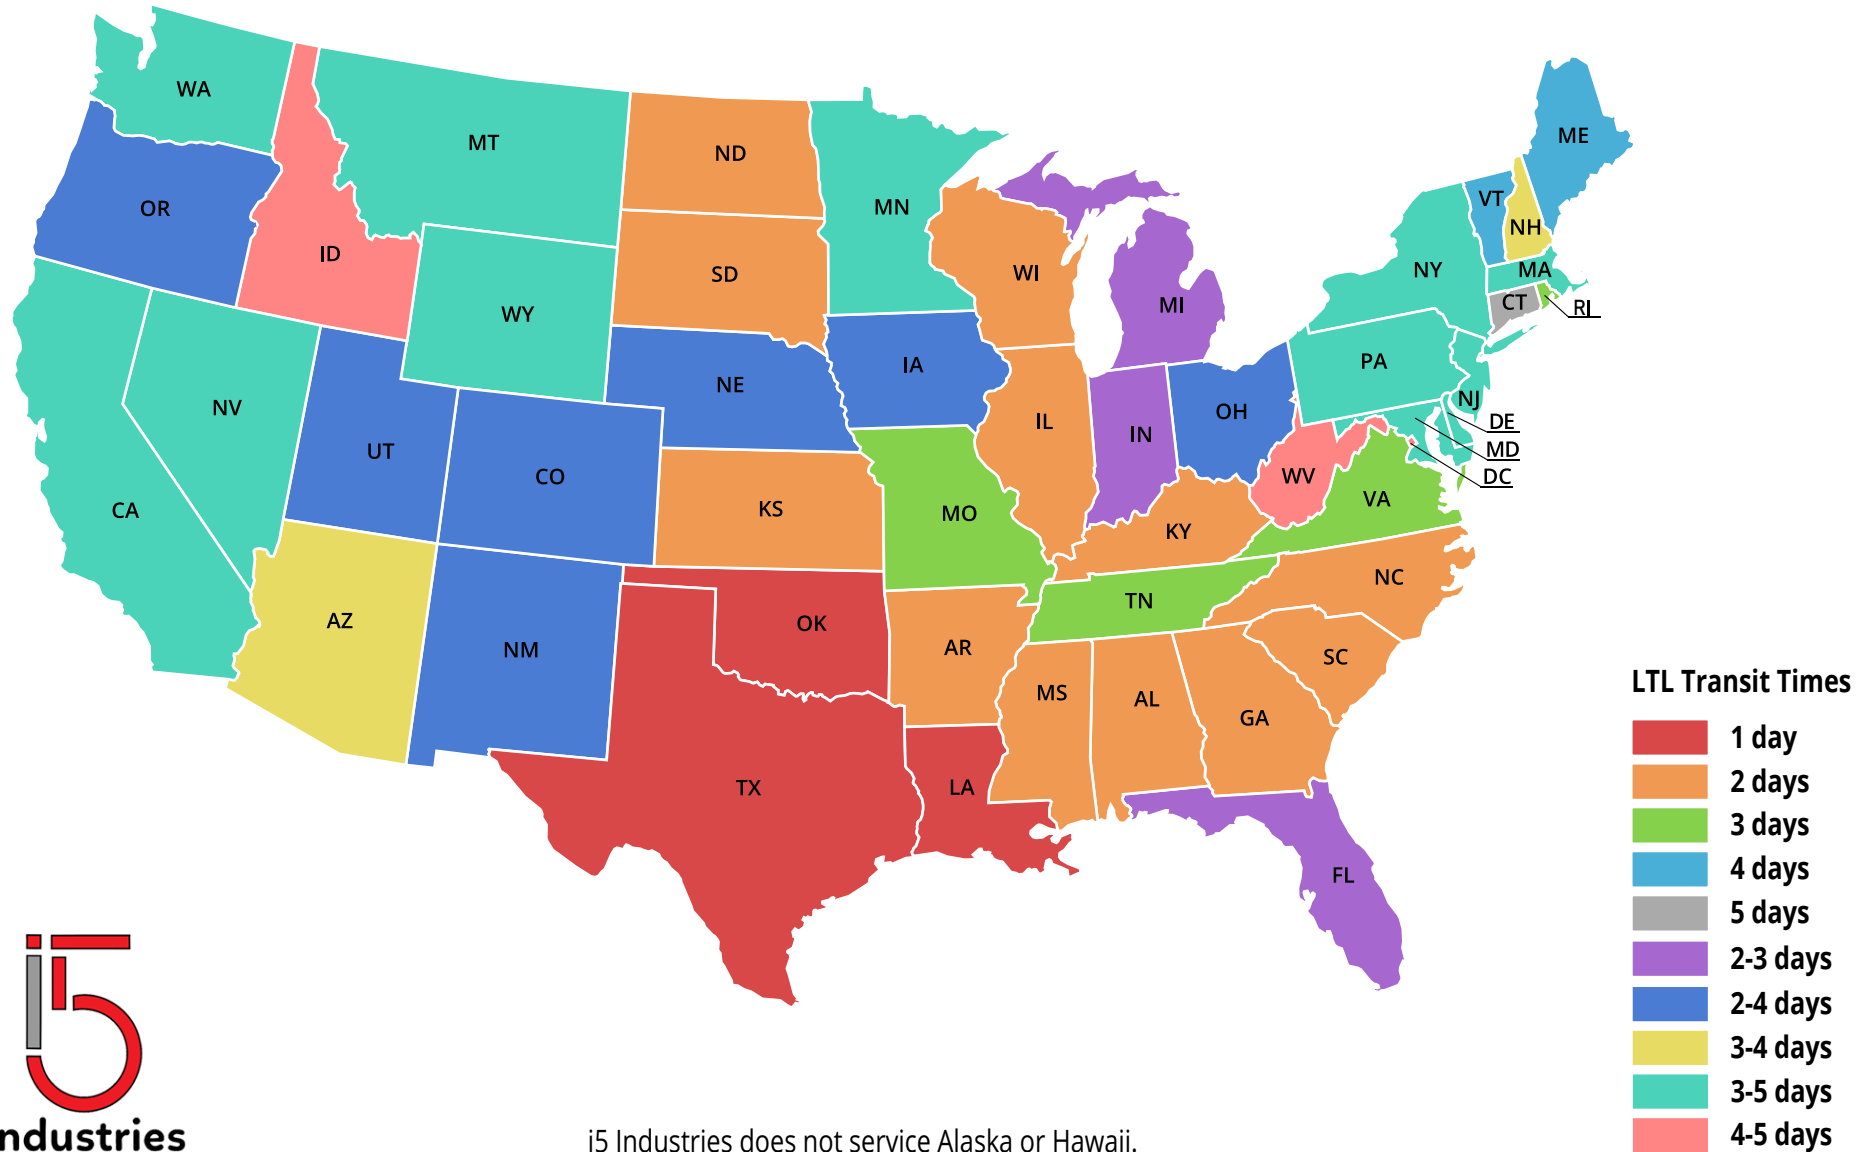

# i5 Industries Freight Zone Map

-  \$1000 net or under \$100 flat fee, over \$1000 net free freight.
-  \$1500 net or under \$150 flat fee, over \$1500 net free freight.
-  \$2250 net or under \$225 flat fee, over \$2250 net free freight.
-  \$2500 net or under \$250 flat fee, over \$2500 net free freight.

**Industries**

Effective Date: July 1 2022

i5 Industries does not service Alaska or Hawaii.

Freight rules apply to Dock to Dock deliveries only. Other shipping services may incur additional fees.

# i5 Industries Transit Times

i5 Industries does not service Alaska or Hawaii.