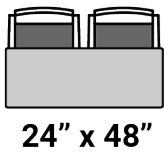

Size Options