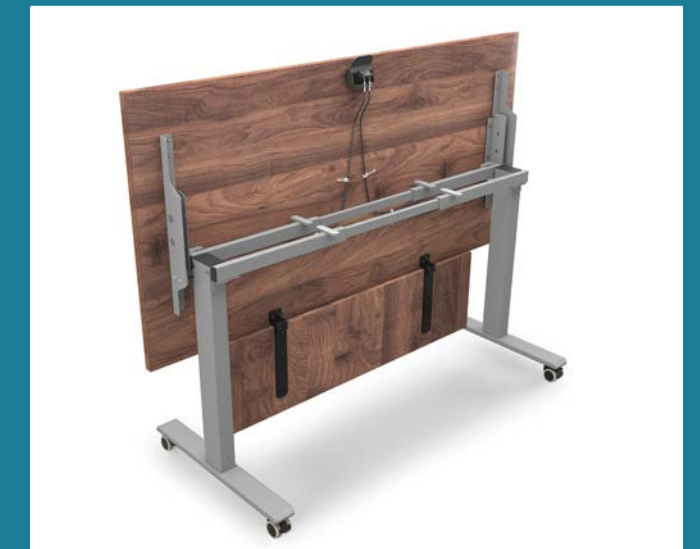

Connect

With Modesty

Take your training table to the next level by adding a modesty panel. Mix and match finish options to enhance the look of your table while giving everyone visual privacy. The hinged bracket attaches directly to the top of the training table, allowing the modesty panel to hang freely when the table is nested for storage or in use. The modesty panel is available for widths between 48" and 72" and measures 1/4 of an inch thick.

1" Thick Laminate Top
Shown with Fluted Edges

Hinged Modesty Panel

For 48" W Surface - 12" x 32"
For 60" W Surface - 12" x 44"
For 66" W Surface - 12" x 50"
For 72" W Surface - 12" x 56"

Powder Coated Steel
T-Leg

Lockable Wheels
Great on hard wood or
non-plush carpets

Modesty Panel with Hinged Bracket

Stored Training Table with Modesty

Connect

Nestable, mobile, easy to store and connectable. Make easy, smooth transitions with Connect training tables.

Features & Options

- Compact nesting minimizes storage space between tables
- Nests with other Connect tables
- Easy access paddle for quick flip
- Compatible with 24" and 30" depths
- Adjustable crossbeam accommodates widths from 48" to 72"
- Optional laminate modesty panel available
- Optional hinged brackets can be used with modesty panel
- Glides and casters included with every base
- Meets BIFMA/ANSI standards
- Laminate is UL Greenguard Gold certified
- Tested to 154 lbs load capacity