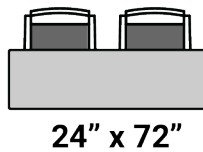

Size Options