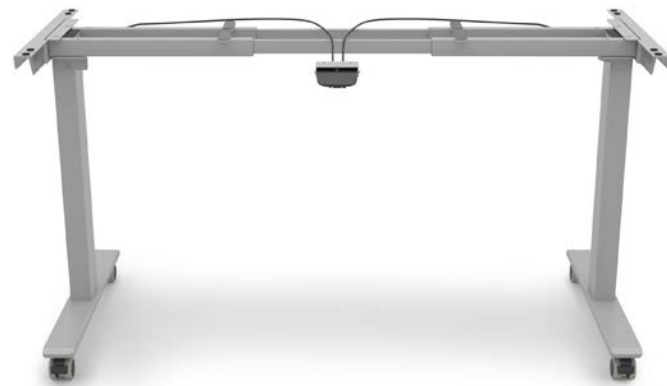

Connect *Collection*

Industries

Connect

Training Table

Flip, Nest, and Lock it into place. Connect are built to last with scratch and stain resistant. They can be used in any space but are ideal for universities, libraries, K-12 education, training centers, computer labs, hotel convention centers, and for all business types.

Connect Training Table Base - Black
Product Code: NFT4872.BLK

Kai Fluted Worksurface, 30\"/>

Training table pictured with Kai Mahogany laminate top with fluted edges and Connect black base.

Nested training tables pictured with Kai Samoa Gray laminate top with fluted edges and Connect white base.

Kai Modesty Panel with Fixed Brackets, 12\"/>

Switch Nesting Chair - Black Mesh, Black Seat
Product Code: NC201B.B-BLK

Get *Creative*

Connect, learn, and collaborate with a wide variety of configurations to choose from. Simply roll your Connect tables into formation, line them up and lock them into place. Need to break out into smaller groups? It's easy to rearrange Connect training tables on the go. When you're done, flip up the tops and nest your Connects together until you need them again.

Features & Options

- Compact nesting minimizes storage space between tables
- Nests with other Connect tables
- Easy access paddle for quick flip
- Compatible with 24" and 30" depths
- Adjustable crossbeam accommodates widths from 48" to 72"
- Optional laminate modesty panel available
- Optional hinged brackets can be used with modesty panel
- Glides and casters included with every base
- Meets BIFMA/ANSI standards
- Laminate is UL Greenguard Gold certified
- Tested to 154 lbs load capacity