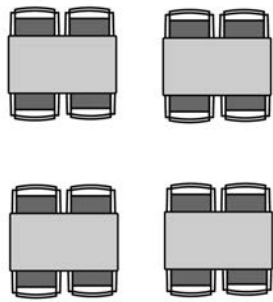

Kai Modesty Panel with Fixed Brackets, 12\"/>

Switch Nesting Chair - Black Mesh, Black Seat
Product Code: NC201B.B-BLK

Get *Creative*

Connect, learn, and collaborate with a wide variety of configurations to choose from. Simply roll your Connect tables into formation, line them up and lock them into place. Need to break out into smaller groups? It's easy to rearrange Connect training tables on the go. When you're done, flip up the tops and nest your Connects together until you need them again.

Training tables pictured with white base and Kai laminate tops with fluted edges in Walnut.

Conference

Classroom

U-Shape

Small Groups

Training tables pictured with silver base and Kai laminate tops with fluted edges in Matte White. Switch nesting chair pictured in black.

Connect

With Modesty

Take your training table to the next level by adding a modesty panel. Mix and match finish options to enhance the look of your table while giving everyone visual privacy. The hinged bracket attaches directly to the top of the training table, allowing the modesty panel to hang freely when the table is nested for storage or in use. The modesty panel is available for widths between 48" and 72" and measures 1/4 of an inch thick.