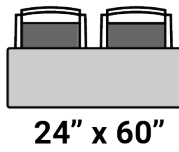

Size Options