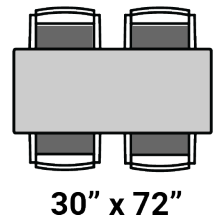

Size Options