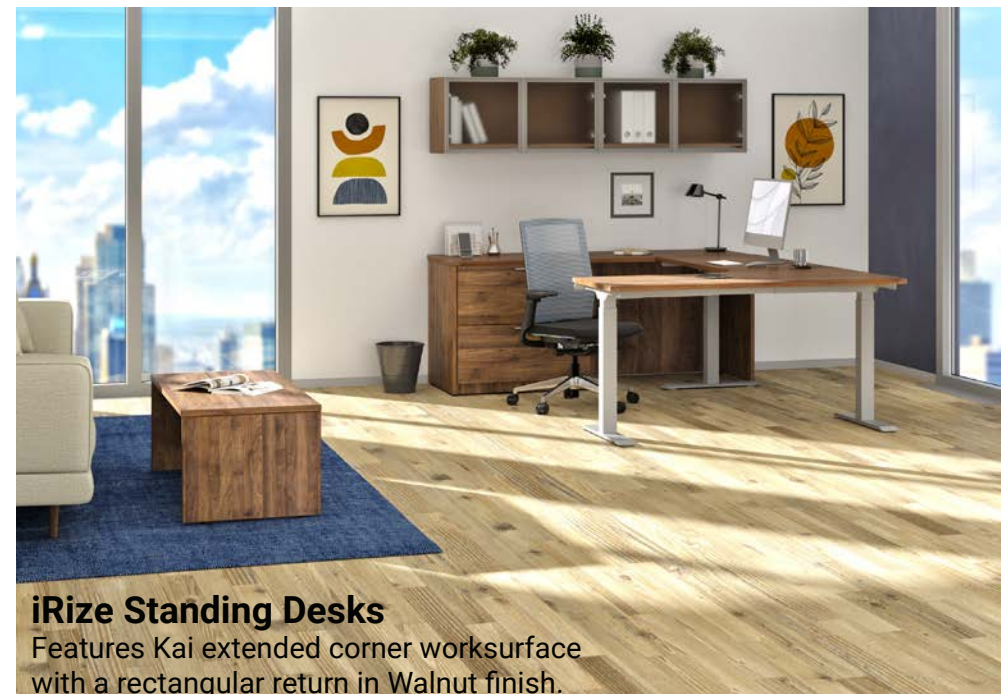

iRize Standing Desks
Features Kai extended corner worksurface with a rectangular return in Walnut finish.