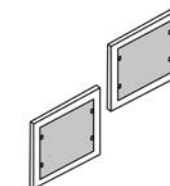

## Hutches

Open Hutch

Wall Mounted Hutch, 36"

Wall Mounted Hutch, 48"

Glass Door Kit

Wood Door Kit

	Straight Front Desks	Bow Front Desks	D-Top Desks	Extended Corner Desks	Reception Desks
--	----------------------	-----------------	-------------	-----------------------	-----------------

**Rectangular Configurations**

24" D x 48" W	●				
30" D x 48" W	●				
30" D x 60" W	●				
30" D x 66" W	●				
30" D x 71" W	●		●		●
36" D x 71" W	●	●	●	●	

**L-Shaped Configurations**

60" L x 72" W	●				
60" L x 78" W	●				
66" L x 72" W	●				
66" L x 78" W	●				
71" L x 72" W	●		●		●
71" L x 78" W	●	●	●		
71" L x 84" W	●	●	●	●	
71" L x 90" W				●	