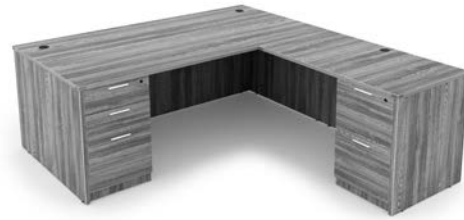

Build a Desk

Building a desk to fit perfectly into any office space has never been easier. Combine main desks and returns to form L-shaped configurations. To create U-shaped configurations, combine main desks, bridges, and credenzas. Add under desk storage or a hutch to keep the area sleek, stylish, and organized.

L-Shaped Configuration