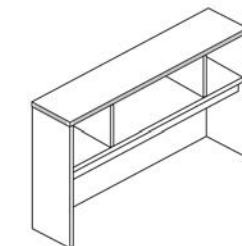

## Hutches

Open Hutch

Wall Mounted Hutch, 36"

Wall Mounted Hutch, 48"

Glass Door Kit

Wood Door Kit

	Straight Front Desks	Bow Front Desks	D-Top Desks	Extended Corner Desks	Reception Desks
--	----------------------	-----------------	-------------	-----------------------	-----------------