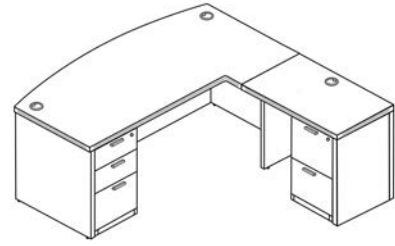

L-Shaped Desk Typicals

Finish Option Codes:
.ESP .SG
.MAHO .WN
.WHT

L Shaped Extended Corner Bow Front Desk (Right-Handed)
Double Full Pedestals

Model Number: EBD7184P-2R				
Description	Qty	Model	List Price	
EC Bow Front Desk Shell - 30" - 41" D x 71" W x 29" H	1	EBD3671R	$993	
Return - 23.75" D x 42" W x 29" H	1	R2442	$380	
Box/Box/File - 22" D x 15.5" W x 28" H	1	BBF24	$619	
File/File - 22" D x 15.5" W x 28" H	1	FF24	$586	
Total Shipping Weight: 331		Cartons: 6	Total: $2578	

Model Number: EBD7190P-2R				
Description	Qty	Model	List Price	
EC Bow Front Desk Shell - 30" - 41" D x 71" W x 29" H	1	EBD3671R	$993	
Return - 23.75" D x 48" W x 29" H	1	R2448	$415	
Box/Box/File - 22" D x 15.5" W x 28" H	1	BBF24	$619	
File/File - 22" D x 15.5" W x 28" H	1	FF24	$586	
Total Shipping Weight: 340		Cartons: 6	Total: $2613