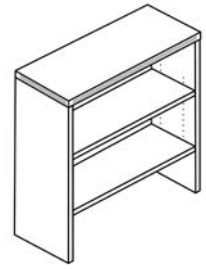

Modular Hutches

Finish Option Codes:
.ESP .SG
.MAHO .WN
.WHT