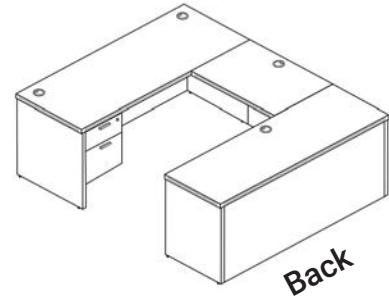

U-Shaped Desk Typicals

Finish Option Codes:
.ESP .SG
.MAHO .WN
.WHT

Model Number: UD6696P-1			
Description	Qty	Model	List Price
Desk Shell - 30.25" D x 66.25" W x 29" H	1	D3066	$615
Bridge - 23.75" D x 42" W x 29" H	1	B2442	$327
Credenza - 23.75" D x 66.25" W x 29" H	1	C2466	$547
Box/File - 22" D x 15.5" W x 20" H	2	BF24	$832

Total Shipping Weight: 343 Cartons: 7 Total: $2321