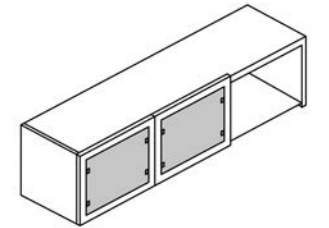

Wall Mounted Hutch, 48"
2 Glass Doors

Model Number: WH48P-G3

Description	Qty	Model	List Price
Wall Mounted Hutch - 14.25" D x 35.5" W x 17" H	1	WH48	$656
Glass Door Kit (Single) - 0.75" D x 15.75" W x 15.13" H	1	GD48-1	$196
Glass Door Kit (Pair) - 0.75" D x 15.75" W x 15.13" H	1	GD48-2	$391

Total Shipping Weight: 76 Cartons: 3 Total: $1243