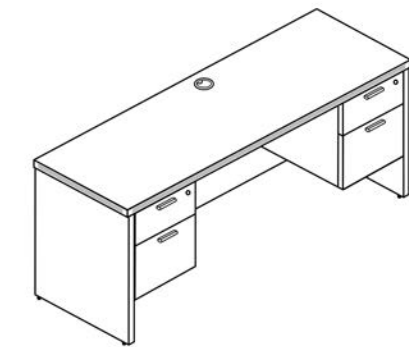

Credenza
Double Suspended Pedestals