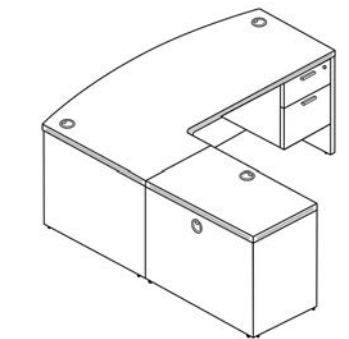

L Shaped Extended Corner Bow Front Desk (Left-Handed)
Double Suspended Pedestals