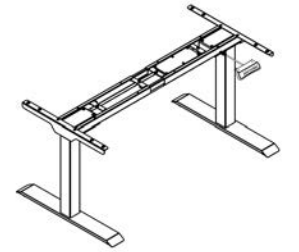

Height Adjustable Straight Base

Model Number: K-240L				
Description	Cube	Cartons	Ship Weight	List Price
Base - 23.6" - 46.5" D 43.3" - 66.9" W 27.2 - 46.5" H	3.811	2	107	$1878