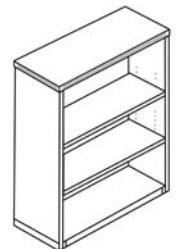

Bookcase
3 Shelves

Model Number: BC69			
Description	Qty	Model	List Price
Bookcase - 11.25" D x 33.5" W x 69" H	1	BC69	$764
Total Shipping Weight: 116		Cartons: 2	Total: $764