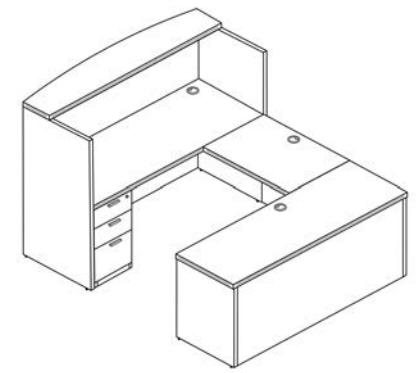

Reception Desk
Double Full Pedestals