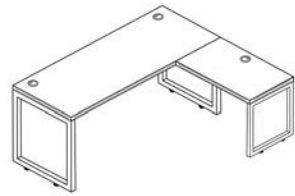

Metal Leg L-Shaped Desk
Grommet (G)

Model Number: FD_6072				
Description	Qty	Model	Price NG	Price G
Main Worksurface - 30" D x 60" W x 1" H	1	WS3060	$359	+$40
Return Worksurface - 24" D x 42" W x 1" H	1	WS2442	$202	+$20
Support Bar - 1" D x 42" - 58" W x 2" H	2	MB42	$157	
Metal O-Leg (Pair) - 2.37" D x 29.63" W x 28" H	1	ML30	$824	
Metal O-Leg (Single) - 2.37" D x 23.5" W x 28" H	1	ML24	$376	
Total Shipping Weight: 123 Cartons: 6			Total: $2075	$2135

Model Number: FD_6078				
Description	Qty	Model	Price NG	Price G
Main Worksurface - 30" D x 60" W x 1" H	1	WS3060	$359	+$40
Return Worksurface - 24" D x 48" W x 1" H	1	WS2448	$229	+$20
Support Bar - 1" D x 42" - 58" W x 2" H	2	MB42	$157	
Metal O-Leg (Pair) - 2.37" D x 29.63" W x 28" H	1	ML30	$824	
Metal O-Leg (Single) - 2.37" D x 23.5" W x 28" H	1	ML24	$376	
Total Shipping Weight: 125 Cartons: 6			Total: $2125	$2185

Model Number: FD_6672				
Description	Qty	Model	Price NG	Price G
Main Worksurface - 30" D x 66" W x 1" H	1	WS3066	$399	+$40
Return Worksurface - 24" D x 42" W x 1" H	1	WS2442	$202	+$20
Support Bar - 1" D x 42" - 58" W x 2" H	1	MB42	$157	
Support Bar - 1" D x 60" - 75" W x 2" H	1	MB60	$180	
Metal O-Leg (Pair) - 2.37" D x 29.63" W x 28" H	1	ML30	$824	
Metal O-Leg (Single) - 2.37" D x 23.5" W x 28" H	1	ML24	$376	
Total Shipping Weight: 128 Cartons: 6			Total: $2138	$2198

Metal Leg L-Shaped Desks

Base Option Codes:
.SLV
.WHT
.BLK

Model Number: FD_6678				
Description	Qty	Model	Price NG	Price G
Main Worksurface - 30" D x 66" W x 1" H	1	WS3066	$399	+$40
Return Worksurface - 24" D x 48" W x 1" H	1	WS2448	$229	+$20
Support Bar - 1" D x 42" - 58" W x 2" H	1	MB42	$157	
Support Bar - 1" D x 60" - 75" W x 2" H	1	MB60	$180	
Metal O-Leg (Pair) - 2.37" D x 29.63" W x 28" H	1	ML30	$824	
Metal O-Leg (Single) - 2.37" D x 23.5" W x 28" H	1	ML24	$376	
Total Shipping Weight: 127 Cartons: 6			Total: $2188	$2248

Model Number: FD_7272				
Description	Qty	Model	Price NG	Price G
Main Worksurface - 30" D x 72" W x 1" H	1	WS3072	$399	+$40
Return Worksurface - 24" D x 42" W x 1" H	1	WS2442	$202	+$20
Support Bar - 1" D x 42" - 58" W x 2" H	1	MB42	$157	
Support Bar - 1" D x 60" - 75" W x 2" H	1	MB60	$180	
Metal O-Leg (Pair) - 2.37" D x 29.63" W x 28" H	1	ML30	$824	
Metal O-Leg (Single) - 2.37" D x 23.5" W x 28" H	1	ML24	$376	
Total Shipping Weight: 133 Cartons: 6			Total: $2169	$2229

Model Number: FD_7278				
Description	Qty	Model	Price NG	Price G
Main Worksurface - 36" D x 72" W x 1" H	1	WS3672	$534	+$40
Return Worksurface - 24" D x 42" W x 1" H	1	WS2442	$202	+$20
Support Bar - 1" D x 60" - 75" W x 2" H	2	MB60	$180	
Metal O-Leg (Pair) - 2.37" D x 35.5" W x 28" H	1	ML36	$940	
Metal O-Leg (Single) - 2.37" D x 23.5" W x 28" H	1	ML24	$376	
Total Shipping Weight: 151 Cartons: 6			Total: $2412	$2472

Model Number: FD_7284				
Description	Qty	Model	Price NG	Price G
Main Worksurface - 36" D x 72" W x 1" H	1	WS3672	$534	+$40
Return Worksurface - 24" D x 48" W x 1" H	1	WS2448	$229	+$20
Support Bar - 1" D x 60" - 75" W x 2" H	2	MB60	$180	
Metal O-Leg (Pair) - 2.37" D x 35.5" W x 28" H	1	ML36	$940	
Metal O-Leg (Single) - 2.37" D x 23.5" W x 28" H	1	ML24	$376	
Total Shipping Weight: 153 Cartons: 6			Total: $2439	$2499