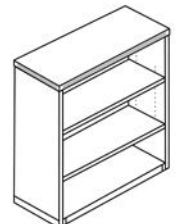

Bookcase
3 Shelves

Model Number: BC48			
Description	Qty	Model	List Price
Bookcase - 11.25" D x 33.5" W x 48" H	1	BC48	$564
Total Shipping Weight: 81		Cartons: 2	Total: $564