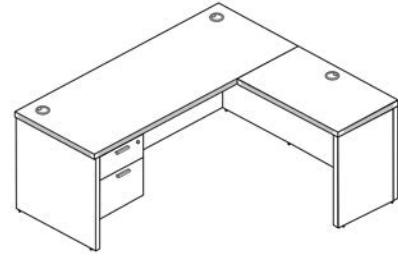

L-Shaped Desk Typicals

Finish Option Codes:
.ESP .SG
.MAHO .WN
.WHT

L Shaped Desk
Single Suspended Pedestal

Model Number: D6072P-1

Description	Qty	Model	List Price
Desk Shell - 30.25" D x 60.25" W x 29" H	1	D3060	$589
Return - 23.75" D x 42" W x 29" H	1	R2442	$380
Box/File - 22" D x 15.5" W x 20" H	1	BF24	$416

Total Shipping Weight: 212 Cartons: 5 Total: $1385

Model Number: D6078P-1

Description	Qty	Model	List Price
Desk Shell - 30.25" D x 60.25" W x 29" H	1	D3060	$589
Return - 23.75" D x 48" W x 29" H	1	R2448	$415
Box/File - 22" D x 15.5" W x 20" H	1	BF24	$416

Total Shipping Weight: 221 Cartons: 5 Total: $1420

Model Number: D6672P-3

Description	Qty	Model	List Price
Desk Shell - 30.25" D x 66.25" W x 29" H	1	D3066	$615
Return - 23.75" D x 42" W x 29" H	1	R2442	$380
Box/File - 22" D x 15.5" W x 20" H	1	BF24	$416

Total Shipping Weight: 218 Cartons: 5 Total: $1411

Model Number: D6678P-1

Description	Qty	Model	List Price
Desk Shell - 30.25" D x 66.25" W x 29" H	1	D3066	$615
Return - 23.75" D x 48" W x 29" H	1	R2448	$415
Box/File - 22" D x 15.5" W x 20" H	1	BF24	$416

Total Shipping Weight: 227 Cartons: 5 Total: $1446

Model Number: D7172P-1

Description	Qty	Model	List Price
Desk Shell - 30.25" D x 71" W x 29" H	1	D3071	$660
Return - 23.75" D x 42" W x 29" H	1	R2442	$380
Box/File - 22" D x 15.5" W x 20" H	1	BF24	$416

Total Shipping Weight: 222 Cartons: 5 Total: $1456

Model Number: D7178P-1

Description	Qty	Model	List Price
Desk Shell - 35.75" D x 71" W x 29" H	1	D3671	$713
Return - 23.75" D x 42" W x 29" H	1	R2442	$380
Box/File - 22" D x 15.5" W x 20" H	1	BF24	$416

Total Shipping Weight: 242 Cartons: 5 Total: $1509

L-Shaped Desk Typicals

Model Number: D7178P-2

Description	Qty	Model	List Price
Desk Shell - 30.25" D x 71" W x 29" H	1	D3071	$660
Return - 23.75" D x 48" W x 29" H	1	R2448	$415
Box/File - 22" D x 15.5" W x 20" H	1	BF24	$416

Total Shipping Weight: 231 Cartons: 5 Total: $1491

Model Number: D7184P-1

Description	Qty	Model	List Price
Desk Shell - 35.75" D x 71" W x 29" H	1	D3671	$713
Return - 23.75" D x 48" W x 29" H	1	R2448	$415
Box/File - 22" D x 15.5" W x 20" H	1	BF24	$416

Total Shipping Weight: 251 Cartons: 5 Total: $1544