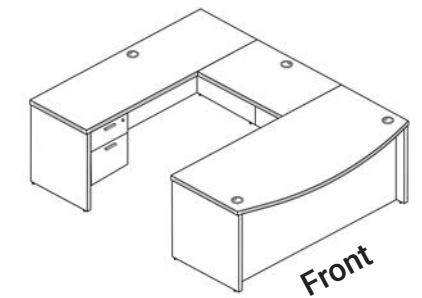

U Shaped Bow Front Desk
Double Suspended Pedestals