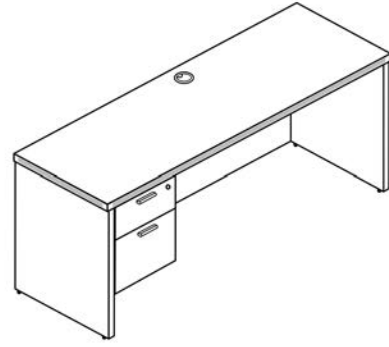

Credenza Typicals

Finish Option Codes:
.ESP .SG
.MAHO .WN
.WHT

Model Number: C2466P-1			
Description	Qty	Model	List Price
Credenza - 23.75" D x 66.25" W x 29" H	1	C2466	$547
Box/File - 22" D x 15.5" W x 20" H	1	BF24	$416

Total Shipping Weight: 137   Cartons: 3   Total: $963

Model Number: C2471P-1			
Description	Qty	Model	List Price
Credenza - 23.75" D x 71" W x 29" H	1	C2471	$564
Box/File - 22" D x 15.5" W x 20" H	1	BF24	$416

Total Shipping Weight: 142   Cartons: 3   Total: $980

Model Number: C2466P-5			
Description	Qty	Model	List Price
Credenza - 23.75" D x 66.25" W x 29" H	1	C2466	$547
Box/File - 22" D x 15.5" W x 20" H	2	BF24	$832

Total Shipping Weight: 178   Cartons: 4   Total: $1379

Model Number: C2471P-8			
Description	Qty	Model	List Price
Credenza - 23.75" D x 71" W x 29" H	1	C2471	$564
Box/File - 22" D x 15.5" W x 20" H	2	BF24	$832

Total Shipping Weight: 183   Cartons: 4   Total: $1396

Model Number: C2466P-2			
Description	Qty	Model	List Price
Credenza - 23.75" D x 66.25" W x 29" H	1	C2466	$547
Box/Box/File - 22" D x 15.5" W x 28" H	1	BBF24	$619

Total Shipping Weight: 157   Cartons: 3   Total: $1166

Model Number: C2471P-2			
Description	Qty	Model	List Price
Credenza - 23.75" D x 71" W x 29" H	1	C2471	$564
Box/Box/File - 22" D x 15.5" W x 28" H	1	BBF24	$619

Total Shipping Weight: 162   Cartons: 3   Total: $1183

Credenza
Single Suspended Pedestal