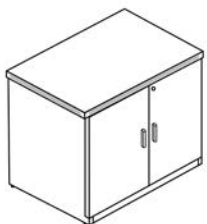

Storage Cabinet
2 Doors

Model Number: SC36P-1			
Description	Qty	Model	List Price
Open Hutch - 16" D x 34.25" W x 40" H	1	OH36	$589
Storage Cabinet - 22.5" D x 34.5" W x 29" H	1	SC36	$858
Total Shipping Weight: 172		Cartons: 2	Total: $1447

Open Hutch Storage Cabinet
2 Doors