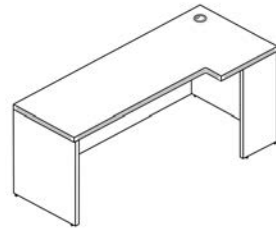

Credenza Shell

Model Number: CC71L				
Description	Cube	Cartons	Ship Weight	List Price
Credenza - 24" - 36" D x 71" W x 29" H	4.315	2	125	$756

Extended Corner Credenza Shell (Left-Handed)