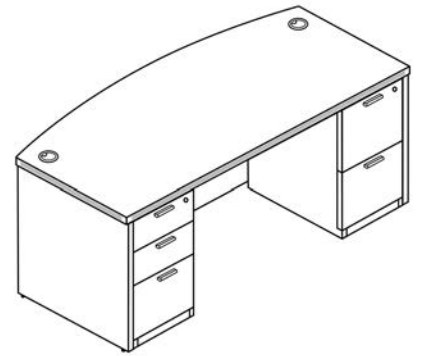

Bow Front Desk
Double Full Pedestals