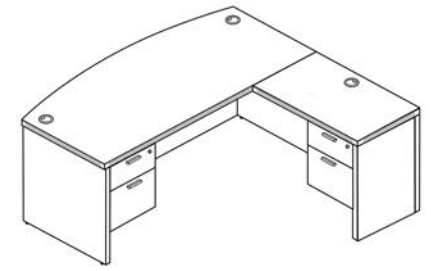

L-Shaped Desk Typicals

L Shaped Bow Front Desk
Double Suspended Pedestals

Model Number: BD7178P-1

Description	Qty	Model	List Price
Bow Front Desk Shell - 35.75" D x 71" W x 29" H	1	DB3671	$747
Return - 23.75" D x 42" W x 29" H	1	R2442	$380
Box/File - 22" D x 15.5" W x 20" H	2	BF24	$832

Total Shipping Weight: 283 Cartons: 6 Total: $1959

Model Number: BD7184P-1

Description	Qty	Model	List Price
Bow Front Desk Shell - 35.75" D x 71" W x 29" H	1	DB3671	$747
Return - 23.75" D x 48" W x 29" H	1	R2448	$415
Box/File - 22" D x 15.5" W x 20" H	2	BF24	$832

Total Shipping Weight: 292 Cartons: 6 Total: $1994

Model Number: EBD7184P-1L

Description	Qty	Model	List Price
EC Bow Front Desk Shell - 30" - 41" D x 71" W x 29" H	1	EBD3671L	$993
Return - 23.75" D x 42" W x 29" H	1	R2442	$380
Box/File - 22" D x 15.5" W x 20" H	2	BF24	$832

Total Shipping Weight: 292 Cartons: 6 Total: $2205

Model Number: EBD7190P-1L

Description	Qty	Model	List Price
EC Bow Front Desk Shell - 30" - 41" D x 71" W x 29" H	1	EBD3671L	$993
Return - 23.75" D x 48" W x 29" H	1	R2448	$415
Box/File - 22" D x 15.5" W x 20" H	2	BF24	$832

Total Shipping Weight: 301 Cartons: 6 Total: $2240

Model Number: EBD7184P-1R

Description	Qty	Model	List Price
EC Bow Front Desk Shell - 30" - 41" D x 71" W x 29" H	1	EBD3671R	$993
Return - 23.75" D x 42" W x 29" H	1	R2442	$380
Box/File - 22" D x 15.5" W x 20" H	2	BF24	$832

Total Shipping Weight: 292 Cartons: 6 Total: $2205

Model Number: EBD7190P-1R

Description	Qty	Model	List Price
EC Bow Front Desk Shell - 30" - 41" D x 71" W x 29" H	1	EBD3671R	$993
Return - 23.75" D x 48" W x 29" H	1	R2448	$415
Box/File - 22" D x 15.5" W x 20" H	2	BF24	$832

Total Shipping Weight: 301 Cartons: 6 Total: $2240