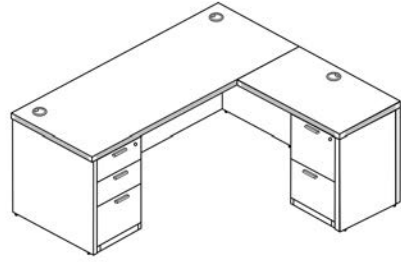

L-Shaped Desk Typicals

Finish Option Codes:
.ESP .SG
.MAHO .WN
.WHT

L Shaped Desk
Double Full Pedestals

Model Number: D6672P-2			
Description	Qty	Model	List Price
Desk Shell - 30.25" D x 66.25" W x 29" H	1	D3066	$615
Return - 23.75" D x 42" W x 29" H	1	R2442	$380
Box/Box/File - 22" D x 15.5" W x 28" H	1	BBF24	$619
File/File - 22" D x 15.5" W x 28" H	1	FF24	$586
Total Shipping Weight: 298		Cartons: 6	Total: $2200

Model Number: D6678P-4			
Description	Qty	Model	List Price
Desk Shell - 30.25" D x 66.25" W x 29" H	1	D3066	$615
Return - 23.75" D x 48" W x 29" H	1	R2448	$415
Box/Box/File - 22" D x 15.5" W x 28" H	1	BBF24	$619
File/File - 22" D x 15.5" W x 28" H	1	FF24	$586
Total Shipping Weight: 307		Cartons: 6	Total: $2235

Model Number: D7172P-4			
Description	Qty	Model	List Price
Desk Shell - 30.25" D x 71" W x 29" H	1	D3071	$660
Return - 23.75" D x 42" W x 29" H	1	R2442	$380
Box/Box/File - 22" D x 15.5" W x 28" H	1	BBF24	$619
File/File - 22" D x 15.5" W x 28" H	1	FF24	$586
Total Shipping Weight: 302		Cartons: 6	Total: $2245

Model Number: D7178P-7			
Description	Qty	Model	List Price
Desk Shell - 35.75" D x 71" W x 29" H	1	D3671	$713
Return - 23.75" D x 42" W x 29" H	1	R2442	$380
Box/Box/File - 22" D x 15.5" W x 28" H	1	BBF24	$619
File/File - 22" D x 15.5" W x 28" H	1	FF24	$586
Total Shipping Weight: 322		Cartons: 6	Total: $2298

Model Number: D7178P-8			
Description	Qty	Model	List Price
Desk Shell - 30.25" D x 71" W x 29" H	1	D3071	$660
Return - 23.75" D x 48" W x 29" H	1	R2448	$415
Box/Box/File - 22" D x 15.5" W x 28" H	1	BBF24	$619
File/File - 22" D x 15.5" W x 28" H	1	FF24	$586
Total Shipping Weight: 311		Cartons: 6	Total: $2280

Model Number: D7184P-4			
Description	Qty	Model	List Price
Desk Shell - 35.75" D x 71" W x 29" H	1	D3671	$713
Return - 23.75" D x 48" W x 29" H	1	R2448	$415
Box/Box/File - 22" D x 15.5" W x 28" H	1	BBF24	$619
File/File - 22" D x 15.5" W x 28" H	1	FF24	$586
Total Shipping Weight: 331		Cartons: 6	Total: $2333

L-Shaped Desk Typicals

Model Number: BD7178P-2			
Description	Qty	Model	List Price
Bow Front Desk Shell - 35.75" D x 71" W x 29" H	1	DB3671	$747
Return - 23.75" D x 42" W x 29" H	1	R2442	$380
Box/Box/File - 22" D x 15.5" W x 28" H	1	BBF24	$619
File/File - 22" D x 15.5" W x 28" H	1	FF24	$586
Total Shipping Weight: 322		Cartons: 6	Total: $2332

Model Number: BD7184P-2			
Description	Qty	Model	List Price
Bow Front Desk Shell - 35.75" D x 71" W x 29" H	1	DB3671	$747
Return - 23.75" D x 48" W x 29" H	1	R2448	$415
Box/Box/File - 22" D x 15.5" W x 28" H	1	BBF24	$619
File/File - 22" D x 15.5" W x 28" H	1	FF24	$586
Total Shipping Weight: 331		Cartons: 6	Total: $2367

Model Number: EBD7184P-2L			
Description	Qty	Model	List Price
EC Bow Front Desk Shell - 30" - 41" D x 71" W x 29" H	1	EBD3671L	$993
Return - 23.75" D x 42" W x 29" H	1	R2442	$380
Box/Box/File - 22" D x 15.5" W x 28" H	1	BBF24	$619
File/File - 22" D x 15.5" W x 28" H	1	FF24	$586
Total Shipping Weight: 331		Cartons: 6	Total: $2578

Model Number: EBD7190P-2L			
Description	Qty	Model	List Price
EC Bow Front Desk Shell - 30" - 41" D x 71" W x 29" H	1	EBD3671L	$993
Return - 23.75" D x 48" W x 29" H	1	R2448	$415
Box/Box/File - 22" D x 15.5" W x 28" H	1	BBF24	$619
File/File - 22" D x 15.5" W x 28" H	1	FF24	$586
Total Shipping Weight: 340		Cartons: 6	Total: $2613