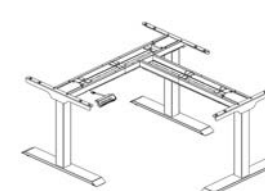

Kai Wall Mounted Open Hutch (Up to 3 doors)

Pedestal Top

Kai 45 Degree Angle Bracket for Desk

iRize Height Adjustable Straight Base

iRize Height Adjustable L Shaped Base

Connect Training Table Base

How to Specify Components