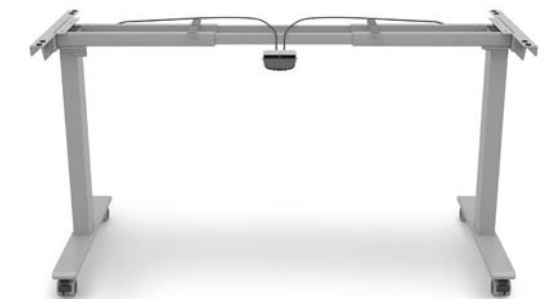

Central Paddle Lift