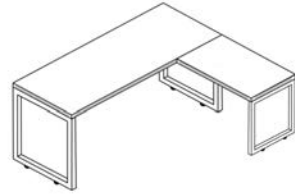

Metal Leg L-Shaped Desks

Finish Option Codes:
.ESP .SG
.MAHO .WN
.WHT .BLK

Metal Leg L-Shaped Desk
No Grommet (NG)

Model Number: FD_6066				
Description	Qty	Model	Price NG	Price G
Main Worksurface - 30" D x 60" W x 1" H	1	WS3060	$359	+$40
Return Worksurface - 24" D x 36" W x 1" H	1	WS2436	$173	+$20
Support Bar - 1" D x 42" - 58" W x 2" H	2	MB42	$157	
Metal O-Leg (Pair) - 2.37" D x 29.63" W x 28" H	1	ML30	$824	
Metal O-Leg (Single) - 2.37" D x 23.5" W x 28" H	1	ML24	$376	
Total Shipping Weight: 119 Cartons: 6			Total: $2046	$2106