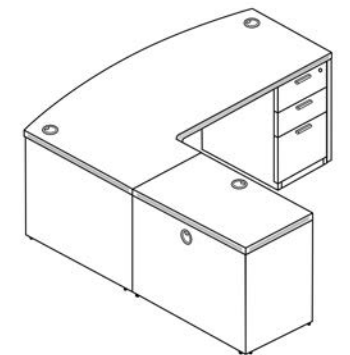

L Shaped Extended Corner
Bow Front Desk (Left-Handed)
Double Full Pedestals