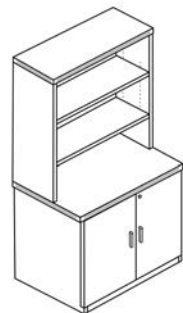

Model Number: L36P-1			
Description	Qty	Model	List Price
Open Hutch - 16" D x 34.25" W x 40" H	1	OH36	$589
Lateral File - 22.5" D x 34.5" W x 29" H	1	L36	$1192
Total Shipping Weight: 204		Cartons: 2	Total: $1781

Open Hutch Lateral File
2 Drawers