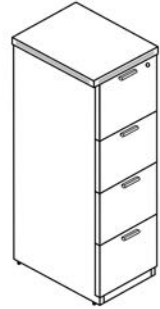

Storage

Finish Option Codes:
.ESP .SG
.MAHO .WN
.WHT