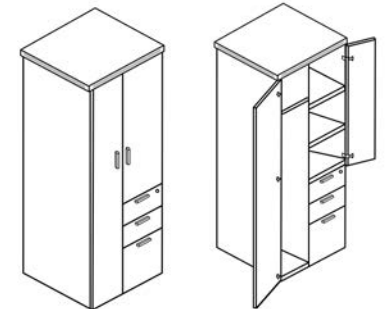

Storage

Model Number: WDC69			
Description	Qty	Model	List Price
Wardrobe - 18.75" D x 24" W x 69" H	1	WDC69	$2079
Total Shipping Weight: 218		Cartons: 1	Total: $2079

Wardrobe Storage Cabinet
2 Doors, 3 Drawers, 3 Shelves

Model Number: BC36			
Description	Qty	Model	List Price
Bookcase - 11.25" D x 33.5" W x 36" H	1	BC36	$511
Total Shipping Weight: 70		Cartons: 1	Total: $511

Model Number: BC48			
Description	Qty	Model	List Price
Bookcase - 11.25" D x 33.5" W x 48" H	1	BC48	$564
Total Shipping Weight: 81		Cartons: 2	Total: $564

Model Number: BC69			
Description	Qty	Model	List Price
Bookcase - 11.25" D x 33.5" W x 69" H	1	BC69	$764
Total Shipping Weight: 116		Cartons: 2	Total: $764