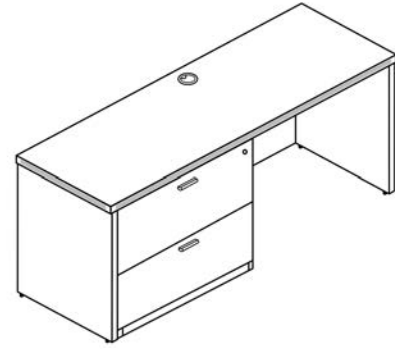

Total Shipping Weight: 237 Cartons: 3 Total: \$1834

Credenza
Single File/File Pedestal

Credenza
Double Full Pedestals

Credenza
Single Multi-File Lateral File

Credenza Typicals

Finish Option Codes:
 .ESP .SG
 .MAHO .WN
 .WHT