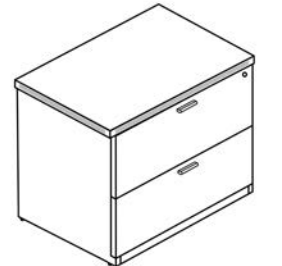

Lateral File
2 Drawers

Model Number: MFL				
Description	Cube	Cartons	Ship Weight	List Price
Lateral File - 22.5" D x 30.5" W x 29" H	12.864	1	136	$1270