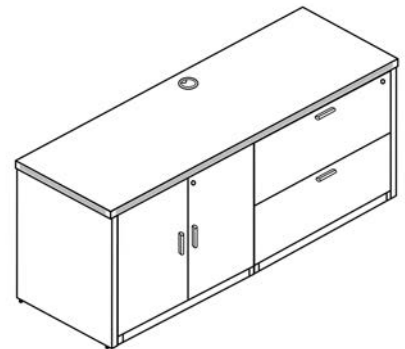

Credenza
Lateral File + Storage Cabinet

Model Number: C2466P-GL			
Description	Qty	Model	List Price
Credenza - 23.75" D x 66.25" W x 29" H	1	C2466	$547
Gable Leg - 23.75" D x 66.25" W x 29" H	1	GL2814	$99

Total Shipping Weight: 106 Cartons: 3 Total: $646