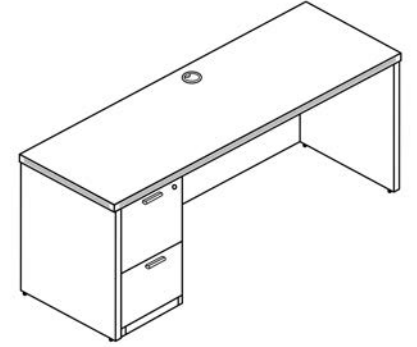

Credenza
Single File/File Pedestal