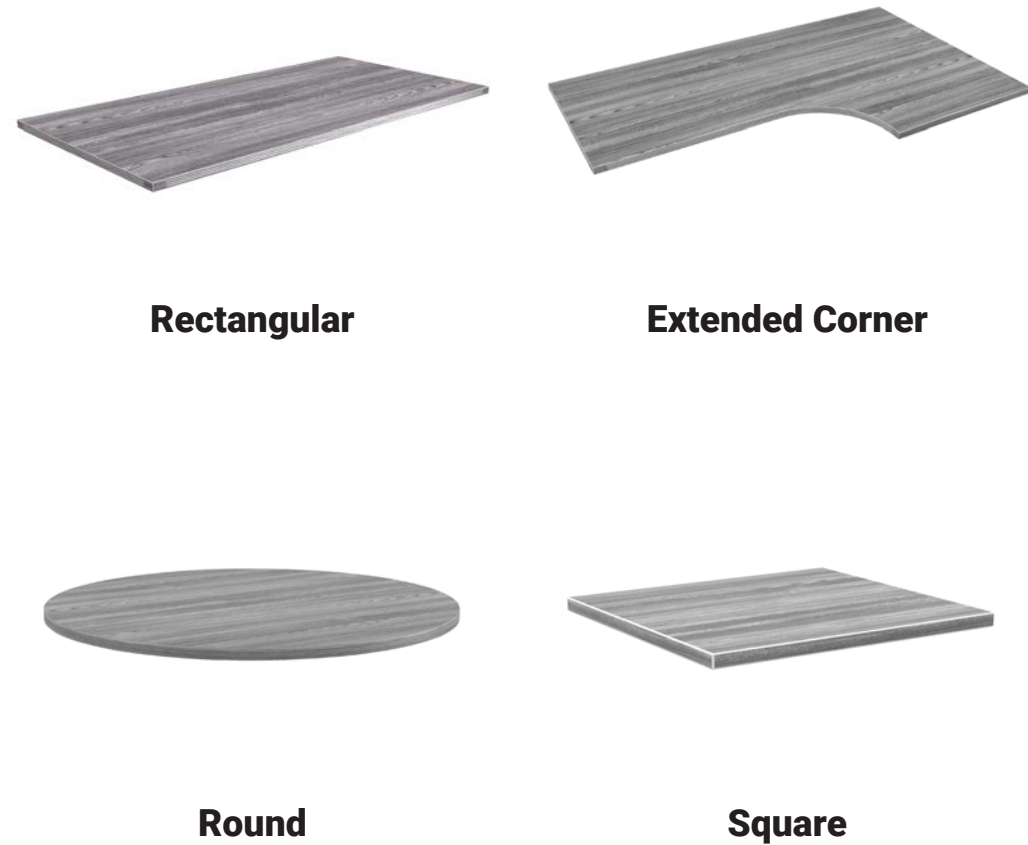

Worksurfaces

How to Specify

Worksurfaces

- **.ESP Espresso Finish**
- **.MAHO Mahogany Finish**
- **.WHT Matte White Finish**
- **.SG Samoa Gray Finish**
- **.WN Walnut Finish**
- **.BLK Matte Black Finish**