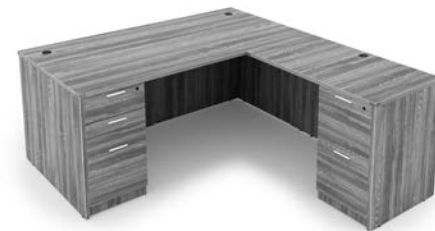

.SG Samoa Gray