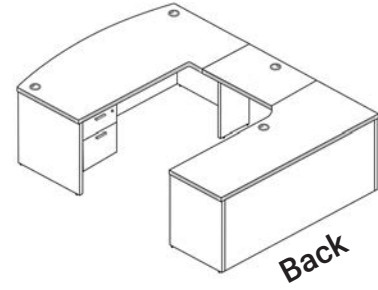

U-Shaped Desk Typicals

Finish Option Codes:
.ESP .SG
.MAHO .WN
.WHT

Model Number: UEBD71114P-1R			
Description	Qty	Model	List Price
EC Bow Front Desk Shell - 30" - 41" D x 71" W x 29" H	1	EBD3671R	$993
Bridge - 23.75" D x 36" W x 29" H	1	B2436	$327
EC Credenza - 24" - 36" D x 71" W x 29" H	1	CC71-R	$756
Box/File - 22" D x 15.5" W x 20" H	2	BF24	$832
Total Shipping Weight: 397		Cartons: 7	Total: $2908