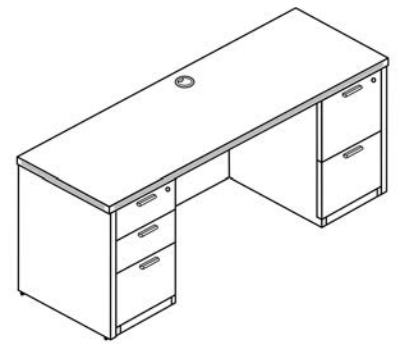

Credenza
Double Full Pedestals