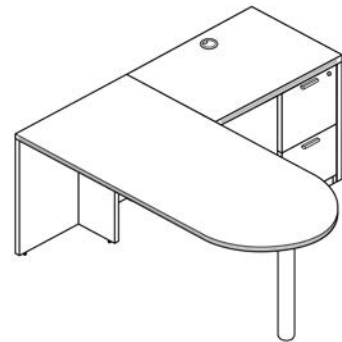

L Shaped D-Top Desk
Single File/File Pedestal

Model Number: LDD7172P-4				
Description	Qty	Model	List Price	
D-Top Desk Shell - 30.25" D x 71" W x 29" H	1	DT3071	$484	
Return - 23.75" D x 42" W x 29" H	1	R2442	$380	
File/File - 22" D x 15.5" W x 28" H	1	FF24	$586	
Total Shipping Weight: 196		Cartons: 5	Total: $1450	

Model Number: LDD7178P-6				
Description	Qty	Model	List Price	
D-Top Desk Shell - 35.75" D x 71" W x 29" H	1	DT3671	$511	
Return - 23.75" D x 42" W x 29" H	1	R2442	$380	
File/File - 22" D x 15.5" W x 28" H	1	FF24	$586	
Total Shipping Weight: 212		Cartons: 5	Total: $1477	

Model Number: LDD7184P-4				
Description	Qty	Model	List Price	
D-Top Desk Shell - 35.75" D x 71" W x 29" H	1	DT3671	$511	
Return - 23.75" D x 48" W x 29" H	1	R2448	$415	
File/File - 22" D x 15.5" W x 28" H	1	FF24	$586	
Total Shipping Weight: 221		Cartons: 5	Total: $1512	

L-Shaped Desk Typicals