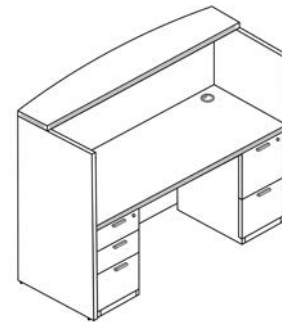

Reception Desk
Double Full Pedestals

Model Number: RD3071P-2			
Description	Qty	Model	List Price
Reception Shell - 30" - 36" D x 71" W x 29" H	1	RD3071	\$1053
Box/Box/File - 22" D x 15.5" W x 28" H	1	BBF24	\$619
File/File - 22" D x 15.5" W x 28" H	1	FF24	\$586
Total Shipping Weight: 292		Cartons: 4	Total: \$2258