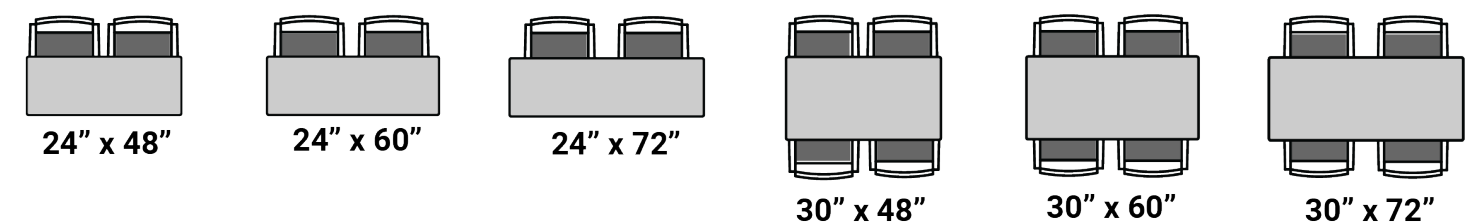

Sizing Guide