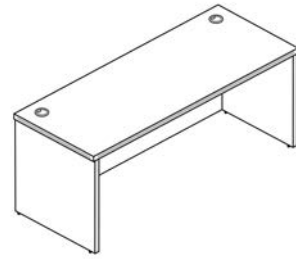

Desk + Credenza Shells

Finish Option Codes:
.ESP .SG
.MAHO .WN
.WHT

Rectangular Desk Shell