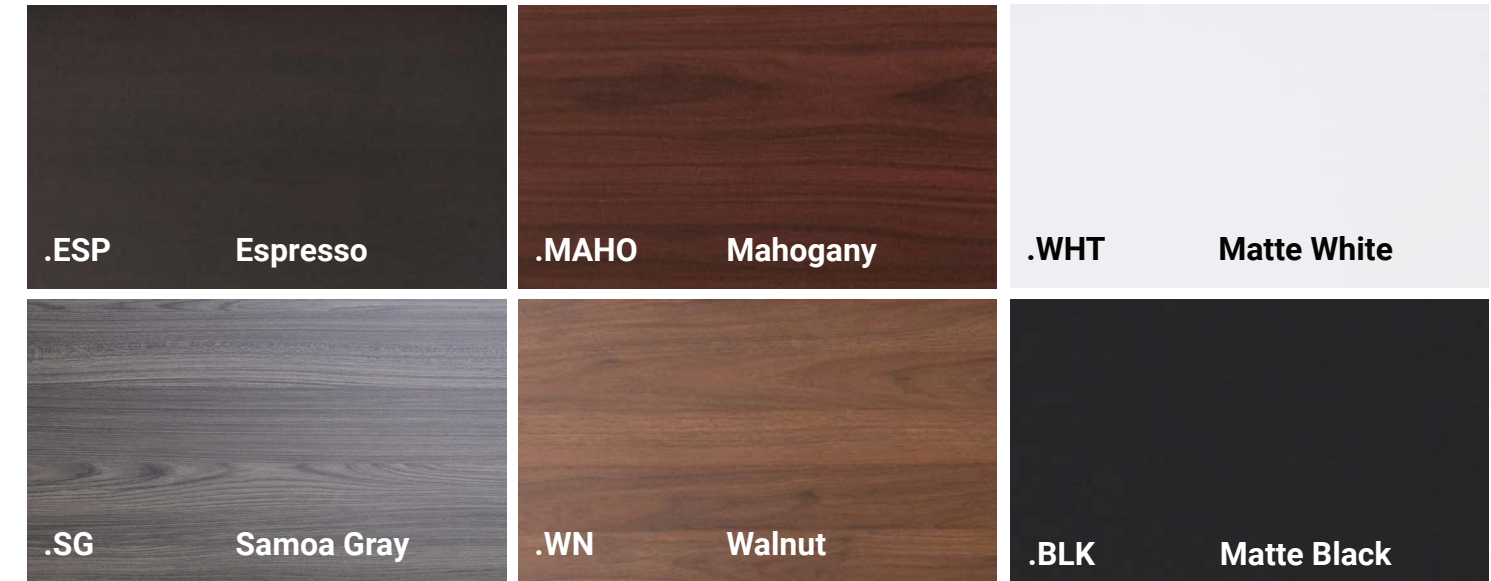

Finishes

Top Laminate Finishes