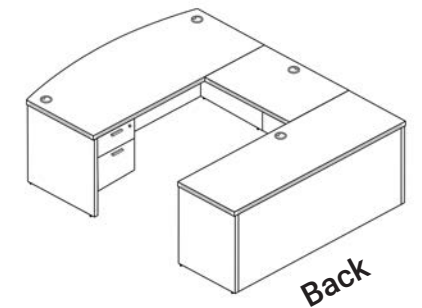

U Shaped Bow Front Desk
Double Suspended Pedestals