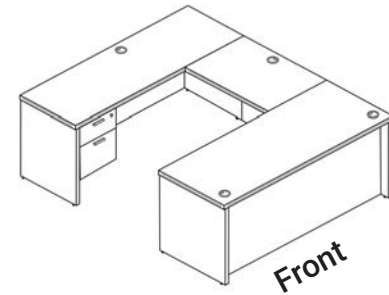

Model Number: UD66102P-1			
Description	Qty	Model	List Price
Desk Shell - 30.25" D x 66.25" W x 29" H	1	D3066	$615
Bridge - 23.75" D x 48" W x 29" H	1	B2448	$352
Credenza - 23.75" D x 66.25" W x 29" H	1	C2466	$547
Box/File - 22" D x 15.5" W x 20" H	2	BF24	$832

Total Shipping Weight: 348 Cartons: 7 Total: $2346

Model Number: UD7196P-1			
Description	Qty	Model	List Price
Desk Shell - 30.25" D x 71" W x 29" H	1	D3071	$660
Bridge - 23.75" D x 42" W x 29" H	1	B2442	$327
Credenza - 23.75" D x 71" W x 29" H	1	C2471	$564
Box/File - 22" D x 15.5" W x 20" H	2	BF24	$832

Total Shipping Weight: 352 Cartons: 7 Total: $2383

Model Number: UD71102P-1			
Description	Qty	Model	List Price
Desk Shell - 35.75" D x 71" W x 29" H	1	D3671	$713
Bridge - 23.75" D x 42" W x 29" H	1	B2442	$327
Credenza - 23.75" D x 71" W x 29" H	1	C2471	$564
Box/File - 22" D x 15.5" W x 20" H	2	BF24	$832

Total Shipping Weight: 372 Cartons: 7 Total: $2436

Model Number: UD71102P-4			
Description	Qty	Model	List Price
Desk Shell - 30.25" D x 71" W x 29" H	1	D3071	$660
Bridge - 23.75" D x 48" W x 29" H	1	B2448	$352
Credenza - 23.75" D x 71" W x 29" H	1	C2471	$564
Box/File - 22" D x 15.5" W x 20" H	2	BF24	$832

Total Shipping Weight: 357 Cartons: 7 Total: $2408

U Shaped Desk
Double Suspended Pedestals

U-Shaped Desk Typicals

Model Number: UD71108P-1			
Description	Qty	Model	List Price
Desk Shell - 35.75" D x 71" W x 29" H	1	D3671	$713
Bridge - 23.75" D x 48" W x 29" H	1	B2448	$352
Credenza - 23.75" D x 71" W x 29" H	1	C2471	$564
Box/File - 22" D x 15.5" W x 20" H	2	BF24	$832

Total Shipping Weight: 377 Cartons: 7 Total: $2461

Model Number: UBD71102P-1			
Description	Qty	Model	List Price
Bow Front Desk Shell - 35.75" D x 71" W x 29" H	1	DB3671	$747
Bridge - 23.75" D x 42" W x 29" H	1	B2442	$327
Credenza - 23.75" D x 71" W x 29" H	1	C2471	$564
Box/File - 22" D x 15.5" W x 20" H	2	BF24	$832

Total Shipping Weight: 372 Cartons: 7 Total: $2470

Model Number: UBD71108P-1			
Description	Qty	Model	List Price
Bow Front Desk Shell - 35.75" D x 71" W x 29" H	1	DB3671	$747
Bridge - 23.75" D x 48" W x 29" H	1	B2448	$352
Credenza - 23.75" D x 71" W x 29" H	1	C2471	$564
Box/File - 22" D x 15.5" W x 20" H	2	BF24	$832

Total Shipping Weight: 377 Cartons: 7 Total: $2495