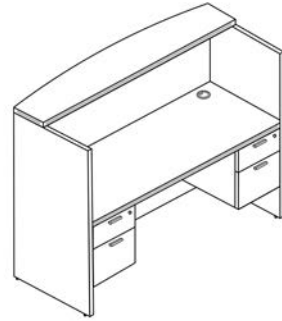

Reception Typicals

Finish Option Codes:
.ESP .SG
.MAHO .WN
.WHT

Reception Desk
Double Suspended Pedestals

Model Number: RD3071P-1			
Description	Qty	Model	List Price
Reception Shell - 30" - 36" D x 71" W x 29" H	1	RD3071	$1053
Box/File - 22" D x 15.5" W x 20" H	2	BF24	$832
Total Shipping Weight: 253		Cartons: 4	Total: $1885