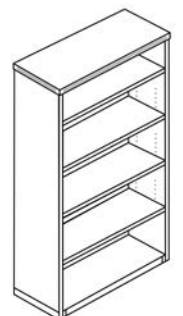

Bookcase
5 Shelves