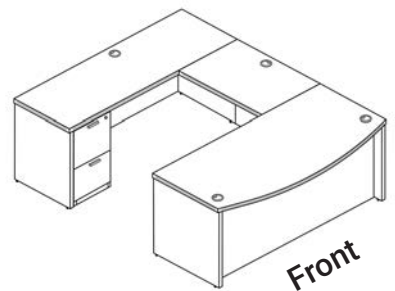

U Shaped Bow Front Desk
Double Suspended Pedestals