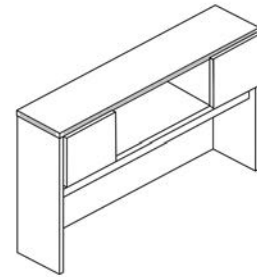

Hutch with 2 Wood Doors
For Desks + Credenzas

Model Number: OH66P-L2			
Description	Qty	Model	List Price
Open Hutch - 14.75" D x 66.25" W x 40" H	1	OH66	$858
Wood Door Kit (Pair) - 0.63" D x 15.75" W x 15.13" H	1	WD66	$105
Total Shipping Weight: 129		Cartons: 2	Total: $963

Model Number: OH71P-L2			
Description	Qty	Model	List Price
Open Hutch - 14.75" D x 71" W x 40" H	1	OH71	$894
Wood Door Kit (Pair) - 0.63" D x 17" W x 15.13" H	1	WD71	$105
Total Shipping Weight: 138		Cartons: 2	Total: $999