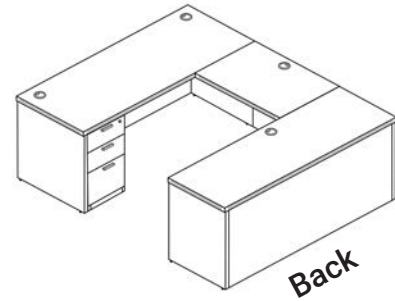

U-Shaped Desk Typical

Finish Option Codes:
.ESP .SG
.MAHO .WN
.WHT

Model Number: UD6696P-2			
Description	Qty	Model	List Price
Desk Shell - 30.25" D x 66.25" W x 29" H	1	D3066	$615
Bridge - 23.75" D x 42" W x 29" H	1	B2442	$327
Credenza - 23.75" D x 66.25" W x 29" H	1	C2466	$547
Box/Box/File - 22" D x 15.5" W x 28" H	1	BBF24	$619
File/File - 22" D x 15.5" W x 28" H	1	FF24	$586

Total Shipping Weight: 382 Cartons: 7 Total: $2694