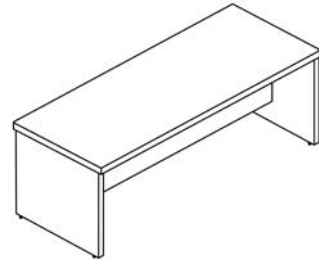

Model Number: END22			
Description	Qty	Model	List Price
Table - 22" D x 22" W x 21" H	1	END22	$306
Total Shipping Weight: 36		Cartons: 1	Total: $306

End Table
Non-Fluted Edges

Model Number: COF48			
Description	Qty	Model	List Price
Table - 48" D x 22" W x 16" H	1	COF48	$417
Total Shipping Weight: 51		Cartons: 1	Total: $417