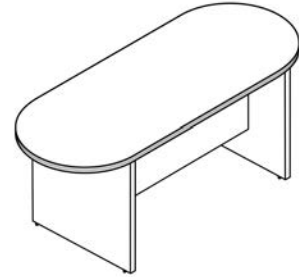

Coffee Table
Non-Fluted Edges

Racetrack Conference Table
6 Foot