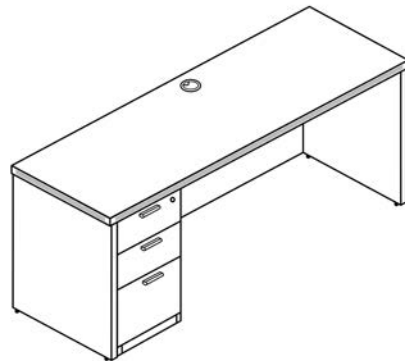

Credenza
Single Box/Box/File Pedestal

Credenza Typicals

Model Number: C2466P-4			
Description	Qty	Model	List Price
Credenza - 23.75" D x 66.25" W x 29" H	1	C2466	$547
File/File - 22" D x 15.5" W x 28" H	1	FF24	$586

Total Shipping Weight: 156   Cartons: 3   Total: $1133

Model Number: C2471P-7			
Description	Qty	Model	List Price
Credenza - 23.75" D x 71" W x 29" H	1	C2471	$564
File/File - 22" D x 15.5" W x 28" H	1	FF24	$586

Total Shipping Weight: 161   Cartons: 3   Total: $1150

Model Number: C2466P-6			
Description	Qty	Model	List Price
Credenza - 23.75" D x 66.25" W x 29" H	1	C2466	$547
File/File - 22" D x 15.5" W x 28" H	1	FF24	$586
Box/Box/File - 22" D x 15.5" W x 28" H	1	BBF24	$619

Total Shipping Weight: 217   Cartons: 4   Total: $1752

Model Number: C2471P-9			
Description	Qty	Model	List Price
Credenza - 23.75" D x 71" W x 29" H	1	C2471	$564
Box/Box/File - 22" D x 15.5" W x 28" H	1	BBF24	$619
File/File - 22" D x 15.5" W x 28" H	1	FF24	$586

Total Shipping Weight: 222   Cartons: 4   Total: $1769

Model Number: C2466P-8			
Description	Qty	Model	List Price
Credenza - 23.75" D x 66.25" W x 29" H	1	C2466	$547
Multi-File Lateral File - 22.5" D x 30.5" W x 29" H	1	MFL	$1270

Total Shipping Weight: 232   Cartons: 3   Total: $1817

Model Number: C2471P-11			
Description	Qty	Model	List Price
Credenza - 23.75" D x 71" W x 29" H	1	C2471	$564
Multi-File Lateral File - 22.5" D x 30.5" W x 29" H	1	MFL	$1270

Total Shipping Weight: 237   Cartons: 3   Total: $1834