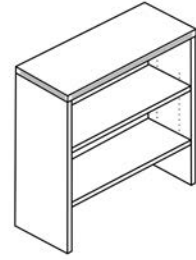

Storage

Finish Option Codes:
.ESP .SG
.MAHO .WN
.WHT

Open Hutch, 36"
For Storage

Model Number: OH36			
Description	Qty	Model	List Price
Open Hutch - 16" D x 34.25" W x 40" H	1	OH36	$589
Total Shipping Weight: 81		Cartons: 1	Total: $589