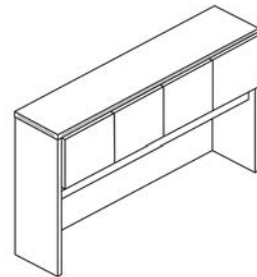

Hutch with 4 Wood Doors
For Desks + Credenzas

Model Number: OH66P-L4			
Description	Qty	Model	List Price
Open Hutch - 14.75" D x 66.25" W x 40" H	1	OH66	$858
Wood Door Kit (Pair) - 0.63" D x 15.75" W x 15.13" H	2	WD66	$105
Total Shipping Weight: 137		Cartons: 3	Total: $1068

Model Number: OH71P-L4			
Description	Qty	Model	List Price
Open Hutch - 14.75" D x 71" W x 40" H	1	OH71	$894
Wood Door Kit (Pair) - 0.63" D x 17" W x 15.13" H	2	WD71	$105
Total Shipping Weight: 147		Cartons: 3	Total: $1104

Storage

Model Number: OH66P-G2			
Description	Qty	Model	List Price
Open Hutch - 14.75" D x 66.25" W x 40" H	1	OH66	$858
Glass Door Kit (Pair) - 0.75" D x 15.75" W x 15.13" H	1	GD66	$391
Total Shipping Weight: 130		Cartons: 2	Total: $1249

Model Number: OH71P-G2			
Description	Qty	Model	List Price
Open Hutch - 14.75" D x 71" W x 40" H	1	OH71	$894
Glass Door Kit (Pair) - 0.75" D x 17" W x 15.13" H	1	GD71	$391
Total Shipping Weight: 139		Cartons: 2	Total: $1285

Model Number: OH66P-G4			
Description	Qty	Model	List Price
Open Hutch - 14.75" D x 66.25" W x 40" H	1	OH66	$858
Glass Door Kit (Pair) - 0.75" D x 15.75" W x 15.13" H	2	GD66	$391
Total Shipping Weight: 138		Cartons: 3	Total: $1640

Model Number: OH71P-G4			
Description	Qty	Model	List Price
Open Hutch - 14.75" D x 71" W x 40" H	1	OH71	$894
Glass Door Kit (Pair) - 0.75" D x 17" W x 15.13" H	2	GD71	$391
Total Shipping Weight: 148		Cartons: 3	Total: $1676

Model Number: WH36			
Description	Qty	Model	List Price
Wall Mounted Hutch - 14.25" D x 35.5" W x 17" H	1	WH36	$521
Total Shipping Weight: 38		Cartons: 1	Total: $521

Model Number: WH48			
Description	Qty	Model	List Price
Wall Mounted Hutch - 14.25" D x 47.5" W x 17" H	1	WH48	$656
Total Shipping Weight: 51		Cartons: 1	Total: $656