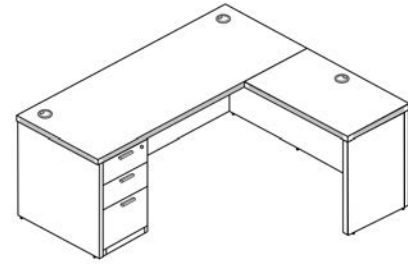

L-Shaped Desk Typicals

Finish Option Codes:
.ESP .SG
.MAHO .WN
.WHT

L Shaped Desk
Single Box/Box/File Pedestal

Model Number: D6072P-2			
Description	Qty	Model	List Price
Desk Shell - 30.25" D x 60.25" W x 29" H	1	D3060	$589
Return - 23.75" D x 42" W x 29" H	1	R2442	$380
Box/Box/File - 22" D x 15.5" W x 28" H	1	BBF24	$619

Total Shipping Weight: 232 Cartons: 5 Total: $1588

Model Number: D6078P-2			
Description	Qty	Model	List Price
Desk Shell - 30.25" D x 60.25" W x 29" H	1	D3060	$589
Return - 23.75" D x 48" W x 29" H	1	R2448	$415
Box/Box/File - 22" D x 15.5" W x 28" H	1	BBF24	$619

Total Shipping Weight: 241 Cartons: 5 Total: $1623

Model Number: D6672P-4			
Description	Qty	Model	List Price
Desk Shell - 30.25" D x 66.25" W x 29" H	1	D3066	$615
Return - 23.75" D x 42" W x 29" H	1	R2442	$380
Box/Box/File - 22" D x 15.5" W x 28" H	1	BBF24	$619

Total Shipping Weight: 238 Cartons: 5 Total: $1614

Model Number: D6678P-2			
Description	Qty	Model	List Price
Desk Shell - 30.25" D x 66.25" W x 29" H	1	D3066	$615
Return - 23.75" D x 48" W x 29" H	1	R2448	$415
Box/Box/File - 22" D x 15.5" W x 28" H	1	BBF24	$619

Total Shipping Weight: 247 Cartons: 5 Total: $1649

Model Number: D7172P-2			
Description	Qty	Model	List Price
Desk Shell - 30.25" D x 71" W x 29" H	1	D3071	$660
Return - 23.75" D x 42" W x 29" H	1	R2442	$380
Box/Box/File - 22" D x 15.5" W x 28" H	1	BBF24	$619

Total Shipping Weight: 242 Cartons: 5 Total: $1659

Model Number: D7178P-3			
Description	Qty	Model	List Price
Desk Shell - 35.75" D x 71" W x 29" H	1	D3671	$713
Return - 23.75" D x 42" W x 29" H	1	R2442	$380
Box/Box/File - 22" D x 15.5" W x 28" H	1	BBF24	$619

Total Shipping Weight: 262 Cartons: 5 Total: $1712

L-Shaped Desk Typicals

Model Number: D7178P-4			
Description	Qty	Model	List Price
Desk Shell - 30.25" D x 71" W x 29" H	1	D3071	$660
Return - 23.75" D x 48" W x 29" H	1	R2448	$415
Box/Box/File - 22" D x 15.5" W x 28" H	1	BBF24	$619

Total Shipping Weight: 251 Cartons: 5 Total: $1694

Model Number: D7184P-2			
Description	Qty	Model	List Price
Desk Shell - 35.75" D x 71" W x 29" H	1	D3671	$713
Return - 23.75" D x 48" W x 29" H	1	R2448	$415
Box/Box/File - 22" D x 15.5" W x 28" H	1	BBF24	$619

Total Shipping Weight: 271 Cartons: 5 Total: $1747

Model Number: LDD7172P-3			
Description	Qty	Model	List Price
D-Top Desk Shell - 30.25" D x 71" W x 29" H	1	DT3071	$484
Return - 23.75" D x 42" W x 29" H	1	R2442	$380
Box/Box/File - 22" D x 15.5" W x 28" H	1	BBF24	$619

Total Shipping Weight: 197 Cartons: 5 Total: $1483

Model Number: LDD7178P-5			
Description	Qty	Model	List Price
D-Top Desk Shell - 35.75" D x 71" W x 29" H	1	DT3671	$511
Return - 23.75" D x 42" W x 29" H	1	R2442	$380
Box/Box/File - 22" D x 15.5" W x 28" H	1	BBF24	$619

Total Shipping Weight: 213 Cartons: 5 Total: $1510

Model Number: LDD7184P-3			
Description	Qty	Model	List Price
D-Top Desk Shell - 35.75" D x 71" W x 29" H	1	DT3671	$511
Return - 23.75" D x 48" W x 29" H	1	R2448	$415
Box/Box/File - 22" D x 15.5" W x 28" H	1	BBF24	$619

Total Shipping Weight: 222 Cartons: 5 Total: $1545