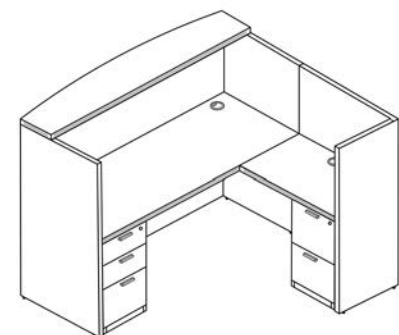

L Shaped Reception Desk
Double Full Pedestals

Model Number: RD7172P-2			
Description	Qty	Model	List Price
Reception Shell - 30" - 36" D x 71" W x 29" H	1	RD3071	$1053
Reception Return - 23.75" D x 29" - 42" W x 29" H	1	RR2442	$528
Box/Box/File - 22" D x 15.5" W x 28" H	1	BBF24	$619
File/File - 22" D x 15.5" W x 28" H	1	FF24	$586
Total Shipping Weight: 373		Cartons: 5	Total: $2786

Reception Typicals

Model Number: URD7196P-1			
Description	Qty	Model	List Price
Reception Shell - 30" - 36" D x 71" W x 29" H	1	RD3071	$1053
Bridge - 23.75" D x 42" W x 29" H	1	B2442	$327
Credenza - 23.75" D x 71" W x 29" H	1	C2471	$564
Box/Box/File - 22" D x 15.5" W x 28" H	1	BBF24	$619
File/File - 22" D x 15.5" W x 28" H	1	FF24	$586
Total Shipping Weight: 445		Cartons: 7	Total: $3149

Model Number: URD71102P-1			
Description	Qty	Model	List Price
Reception Shell - 30" - 36" D x 71" W x 29" H	1	RD3071	$1053
Bridge - 23.75" D x 48" W x 29" H	1	B2448	$352
Credenza - 23.75" D x 71" W x 29" H	1	C2471	$564
Box/Box/File - 22" D x 15.5" W x 28" H	1	BBF24	$619
File/File - 22" D x 15.5" W x 28" H	1	FF24	$586
Total Shipping Weight: 450		Cartons: 7	Total: $3174

Total Shipping Weight: 450 Cartons: 7 Total: $3174

Model Number: URD7196P-2			
Description	Qty	Model	List Price
Reception Shell - 30" - 36" D x 71" W x 29" H	1	RD3071	$1053
Bridge - 23.75" D x 42" W x 29" H	1	B2442	$327
Credenza - 23.75" D x 71" W x 29" H	1	C2471	$564
Box/Box/File - 22" D x 15.5" W x 28" H	1	BBF24	$619
Lateral File - 22.5" D x 30.5" W x 29" H	1	L30	$1006
Total Shipping Weight: 498		Cartons: 7	Total: $3569

Total Shipping Weight: 498 Cartons: 7 Total: $3569

Model Number: URD71102P-2			
Description	Qty	Model	List Price
Reception Shell - 30" - 36" D x 71" W x 29" H	1	RD3071	$1053
Bridge - 23.75" D x 48" W x 29" H	1	B2448	$352
Credenza - 23.75" D x 71" W x 29" H	1	C2471	$564
Box/Box/File - 22" D x 15.5" W x 28" H	1	BBF24	$619
Lateral File - 22.5" D x 30.5" W x 29" H	1	L30	$1006
Total Shipping Weight: 503		Cartons: 7	Total: $3594

Total Shipping Weight: 503 Cartons: 7 Total: $3594