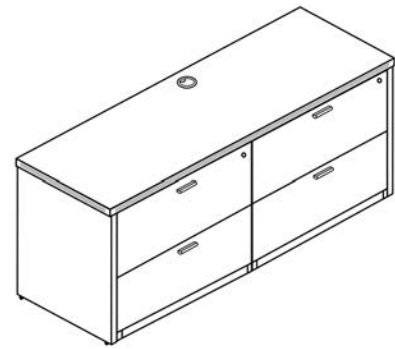

Credenza
Double Lateral Files

Model Number: C2471P-4			
Description	Qty	Model	List Price
Credenza - 23.75" D x 71" W x 29" H	1	C2471	$564
Lateral File - 22.5" D x 34.5" W x 29" H	2	L36	$2384

Total Shipping Weight: 347 Cartons: 4 Total: $2948