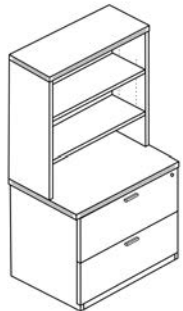

Model Number: VF4DR			
Description	Qty	Model	List Price
Vertical File - 22.25" D x 15.25" W x 54.25" H	1	VF4DR	$1257
Total Shipping Weight: 133		Cartons: 1	Total: $1257

Vertical File
4 Drawers