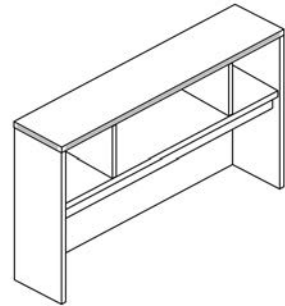

Modular Hutches

Finish Option Codes:
 .ESP .SG
 .MAHO .WN
 .WHT

Model Number: OH36				
Description	Cube	Cartons	Ship Weight	List Price
Hutch - 16" D x 34.25" W x 40" H	2.970	1	81	\$589

Open Hutch
For Storage