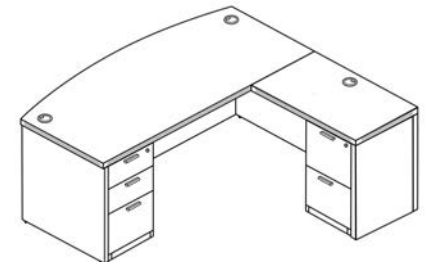

L Shaped Bow Front Desk
Double Full Pedestals