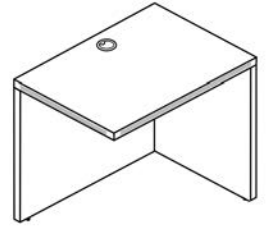

Non-Handed Return Shell

Model Number: RR2442				
Description	Cube	Cartons	Ship Weight	List Price
Return - 23.75" D x 29" W x 29" - 42" H	2.712	1	81	$528