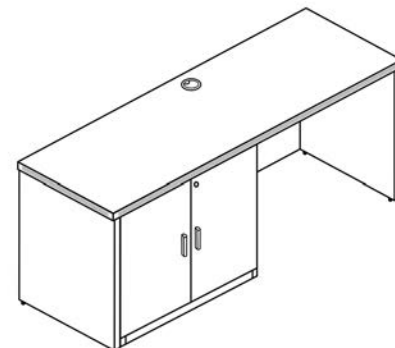

Credenza
Single Storage Cabinet

Model Number: C2466P-7			
Description	Qty	Model	List Price
Credenza - 23.75" D x 66.25" W x 29" H	1	C2466	$547
Storage Cabinet - 22.5" D x 34.5" W x 29" H	1	SC36	$858

Total Shipping Weight: 187 Cartons: 3 Total: $1405

Model Number: C2471P-10			
Description	Qty	Model	List Price
Credenza - 23.75" D x 71" W x 29" H	1	C2471	$564
Storage Cabinet - 22.5" D x 34.5" W x 29" H	1	SC36	$858

Total Shipping Weight: 192 Cartons: 3 Total: $1422

Credenza Typicals

Model Number: C2471P-6			
Description	Qty	Model	List Price
Credenza - 23.75" D x 71" W x 29" H	1	C2471	$564
Storage Cabinet - 22.5" D x 34.5" W x 29" H	2	SC36	$1716

Total Shipping Weight: 283 Cartons: 4 Total: $2280