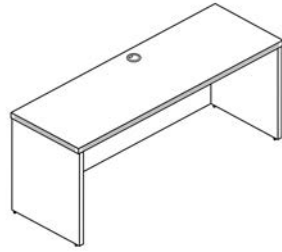

Corner Desk Shell

Model Number: RD3071				
Description	Cube	Cartons	Ship Weight	List Price
Desk - 30" - 36" D x 71" W x 29" - 42" H	6.126	2	171	\$1053

Reception Desk Shell

Desk + Credenza Shells

Finish Option Codes:
 .ESP .SG
 .MAHO .WN
 .WHT