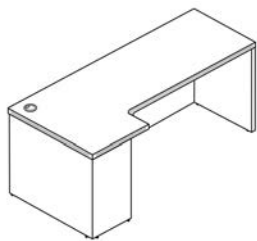

Model Number: CC71R				
Description	Cube	Cartons	Ship Weight	List Price
Credenza - 24" - 36" D x 71" W x 29" H	4.315	2	125	$756

Extended Corner Credenza Shell (Right-Handed)