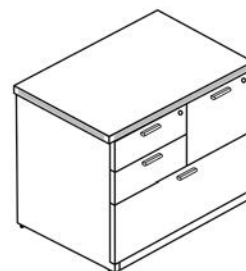

Multi-File Lateral File
4 Drawers

Model Number: MFL			
Description	Qty	Model	List Price
Lateral File - 22.5" D x 30.5" W x 29" H	1	MFL	$1270
Total Shipping Weight: 136		Cartons: 1	Total: $1270