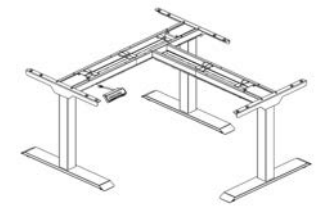

Height Adjustable L-Shaped Base

Model Number: ML24				
Description	Cube	Cartons	Ship Weight	List Price
Metal O-Leg - 2.37" D x 23.5" W x 28" H	1.194	1	14	$376