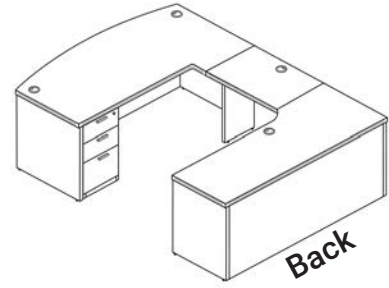

U-Shaped Desk Typicals

Finish Option Codes:
.ESP .SG
.MAHO .WN
.WHT

Model Number: UEBD71114P-2R			
Description	Qty	Model	List Price
EC Bow Front Desk Shell - 30" - 41" D x 71" W x 29" H	1	EBD3671R	$993
Bridge - 23.75" D x 36" W x 29" H	1	B2436	$327
EC Credenza - 24" - 36" D x 71" W x 29" H	1	CC71-R	$756
Box/Box/File - 22" D x 15.5" W x 28" H	1	BBF24	$619
File/File - 22" D x 15.5" W x 28" H	1	FF24	$586

Total Shipping Weight: 436 Cartons: 7 Total: $3281