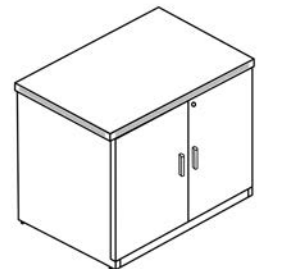

Storage Cabinet
2 Doors

Note:

- Includes adjustable shelf