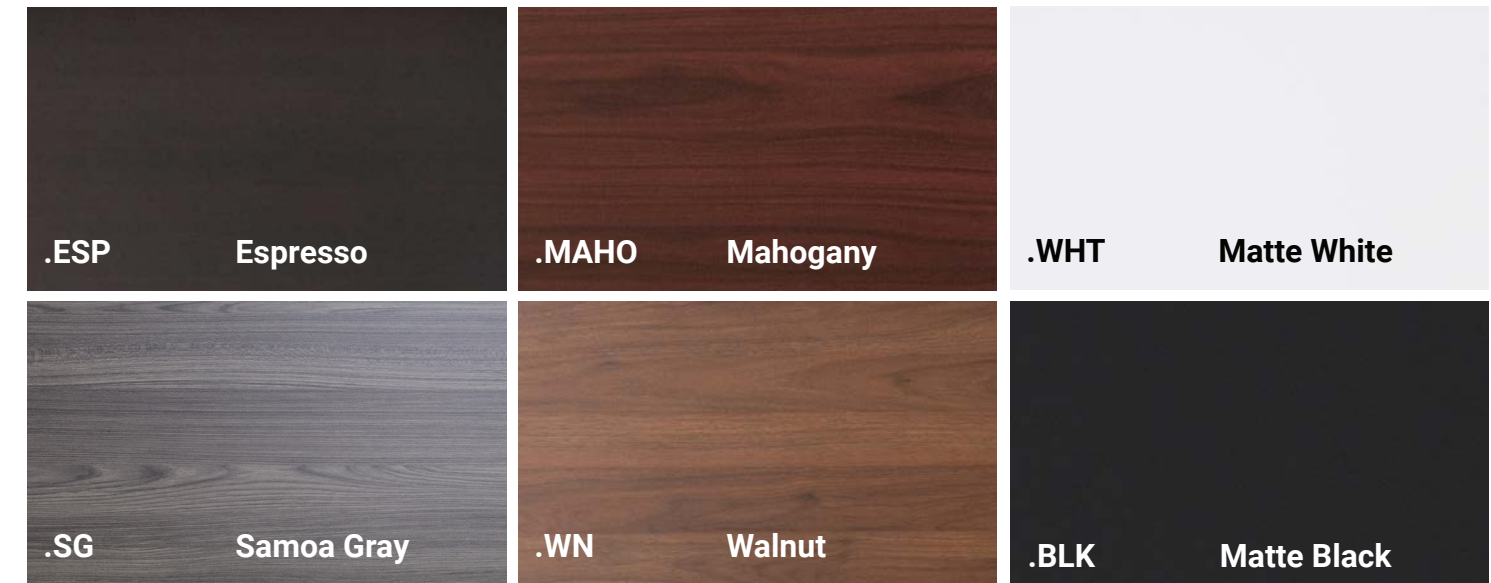

Top Laminate Finishes