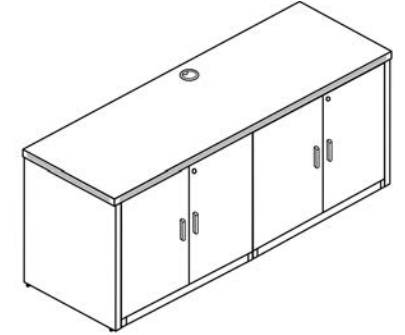

Credenza
Double Storage Cabinets

Model Number: C2471P-5			
Description	Qty	Model	List Price
Credenza - 23.75" D x 71" W x 29" H	1	C2471	$564
Lateral File - 22.5" D x 34.5" W x 29" H	1	L36	$1192
Storage Cabinet - 22.5" D x 34.5" W x 29" H	1	SC36	$858

Total Shipping Weight: 315 Cartons: 4 Total: $2614