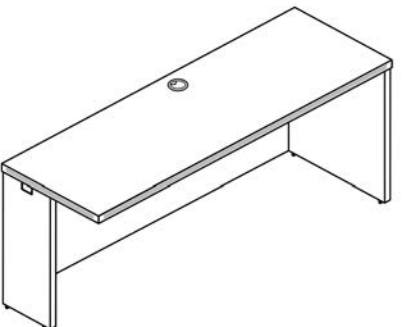

Credenza
Half Gable Leg

Model Number: C2471-GL			
Description	Qty	Model	List Price
Credenza - 23.75" D x 71" W x 29" H	1	C2471	$564
Gable Leg - 23.75" D x 66.25" W x 29" H	1	GL2814	$99

Total Shipping Weight: 111 Cartons: 3 Total: $663