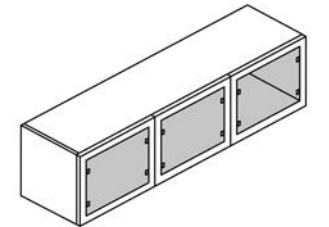

Wall Mounted Hutch, 48"
3 Glass Doors