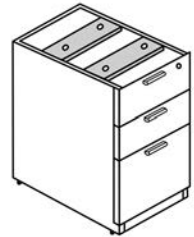

Box/File
Suspended Pedestal

Model Number: BBF24				
Description	Cube	Cartons	Ship Weight	List Price
Pedestal - 22" D x 15.5" W x 28" H	6.188	1	61	$619