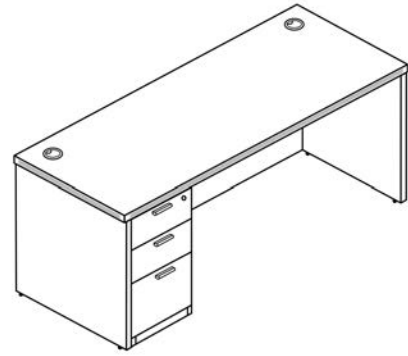

Rectangular Desk Typicals

Finish Option Codes:
.ESP .SG
.MAHO .WN
.WHT

Model Number: D3060P-4			
Description	Qty	Model	List Price
Desk Shell - 30.25" D x 60.25" W x 29" H	1	D3060	$589
Box/Box/File - 22" D x 15.5" W x 28" H	1	BBF24	$619
Total Shipping Weight: 168		Cartons: 3	Total: $1208