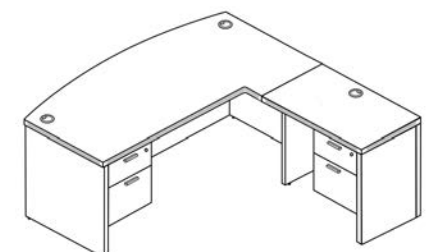

Total Shipping Weight: 292 Cartons: 6 Total: \$2205

Model Number: EBD7190P-1R

Description	Qty	Model	List Price
EC Bow Front Desk Shell - 30" - 41" D x 71" W x 29" H	1	EBD3671R	\$993
Return - 23.75" D x 48" W x 29" H	1	R2448	\$415
Box/File - 22" D x 15.5" W x 20" H	2	BF24	\$832

Total Shipping Weight: 301 Cartons: 6 Total: \$2240

L Shaped Extended Corner Bow Front Desk (Left-Handed)
Double Suspended Pedestals

L Shaped Extended Corner Bow Front Desk (Right-Handed)
Double Suspended Pedestals