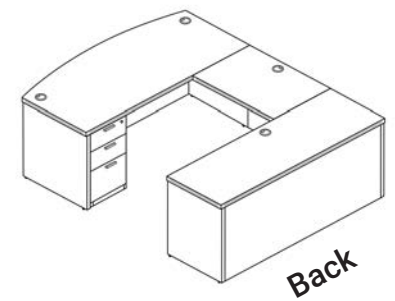

U Shaped Bow Front Desk
Double Suspended Pedestals