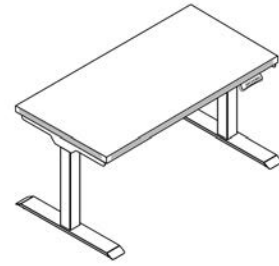

Standing Desks

Finish Option Codes:
.ESP .SG
.MAHO .WN
.WHT .BLK

Standing Desk
No Grommet

Model Number: I_2448

Description	Qty	Model	List Price
Base - 23.6" D x 43.3" - 66.9" W x 27.2" - 46.5" H	1	K-268	$1040
Worksurface - 24" D x 48" W x 1" H	1	WS2448	$229

Total Shipping Weight: 91   Cartons: 2   Total: $1269

Model Number: I_2460

Description	Qty	Model	List Price
Base - 23.6" D x 43.3" - 66.9" W x 27.2" - 46.5" H	1	K-268	$1040
Worksurface - 24" D x 60" W x 1" H	1	WS2460	$287

Total Shipping Weight: 99   Cartons: 2   Total: $1327

Model Number: I_2472

Description	Qty	Model	List Price
Base - 23.6" D x 43.3" - 66.9" W x 27.2" - 46.5" H	1	K-268	$1040
Worksurface - 24" D x 72" W x 1" H	1	WS2472	$344

Total Shipping Weight: 106   Cartons: 2   Total: $1384

Model Number: I_3048

Description	Qty	Model	List Price
Base - 23.6" D x 43.3" - 66.9" W x 27.2" - 46.5" H	1	K-268	$1040
Worksurface - 30" D x 48" W x 1" H	1	WS3048	$287

Total Shipping Weight: 99   Cartons: 2   Total: $1327

Model Number: I_3060

Description	Qty	Model	List Price
Base - 23.6" D x 43.3" - 66.9" W x 27.2" - 46.5" H	1	K-268	$1040
Worksurface - 30" D x 60" W x 1" H	1	WS3060	$359

Total Shipping Weight: 107   Cartons: 2   Total: $1399

Model Number: I_3072

Description	Qty	Model	List Price
Base - 23.6" D x 43.3" - 66.9" W x 27.2" - 46.5" H	1	K-268	$1040
Worksurface - 30" D x 72" W x 1" H	1	WS3072	$430

Total Shipping Weight: 115   Cartons: 2   Total: $1470

Standing Desks

Base Option Codes:
.SLV
.WHT
.BLK

Model Number: I_6060

Description	Qty	Model	List Price
Base - 27.2" - 46.5" D x 43.3" - 66.9" W x 27.2" - 46.5" H	1	K-240L	$1878
Main Worksurface - 24" - 36" D x 60" W x 1" H	1	WSEC2460	$343
Return Worksurface - 24" D x 24" W x 1" H	1	WS2424	$115

Total Shipping Weight: 161   Cartons: 4   Total: $2336

Model Number: I_7172

Description	Qty	Model	List Price
Base - 27.2" - 46.5" D x 43.3" - 66.9" W x 27.2" - 46.5" H	1	K-240L	$1878
Main Worksurface - 24" - 36" D x 71" W x 1" H	1	WSEC2472	$395
Return Worksurface - 24" D x 36" W x 1" H	1	WS2436	$173

Total Shipping Weight: 176   Cartons: 4   Total: $2446

Model Number: IK_U7196P-5

Description	Qty	Model	List Price
Base - 27.2" - 46.5" D x 43.3" - 66.9" W x 27.2" - 46.5" H	1	K-240L	$1878
Main Worksurface - 24" - 36" D x 71" W x 1" H	1	WSEC2472	$395
Return Worksurface - 24" D x 36" W x 1" H	1	WS2436	$173
Credenza - 23.75" D x 71" W x 29" H	1	C2471	$564
Box/Box/File - 22" D x 15.5" W x 28" H	1	BBF24	$619

Total Shipping Weight: 338   Cartons: 7   Total: $3629