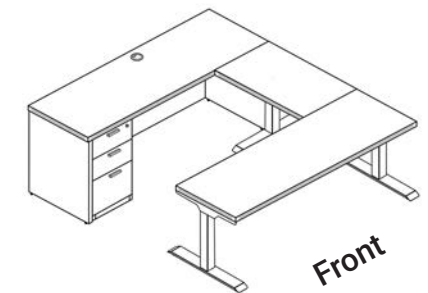

Total Shipping Weight: 338 Cartons: 7 Total: \$3629

Standing L-Shaped Desk
No Grommet

Hybrid U Shaped
Standing Desk
Single Full Pedestal

Connect training tables and bases are width adjustable and fit a wide range of top sizes. The top flips up 90 degrees and nest with other Connects for a compact storage solution. Compatible with Kai laminate tops and modesty panels.