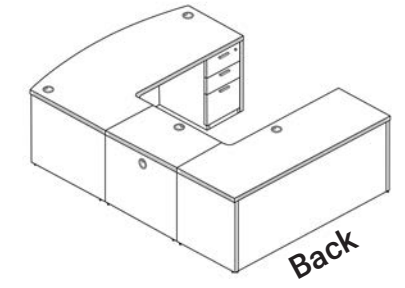

Extended Corner Bow Front Desk (Left-Handed)   Extended Corner Credenza (Left-Handed)

U Shaped Extended Corner Bow Front Desk (Left-Handed) Double Full Pedestals