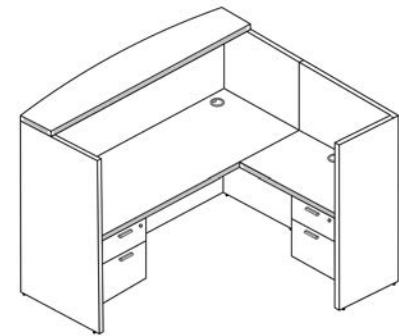

Reception Desk
Double Full Pedestals

Model Number: RD3071P-2			
Description	Qty	Model	List Price
Reception Shell - 30" - 36" D x 71" W x 29" H	1	RD3071	\$1053
Box/Box/File - 22" D x 15.5" W x 28" H	1	BBF24	\$619
File/File - 22" D x 15.5" W x 28" H	1	FF24	\$586
Total Shipping Weight: 292		Cartons: 4	Total: \$2258