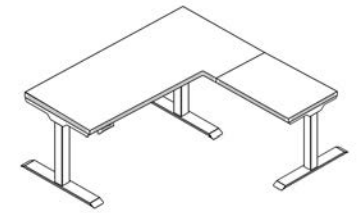

Standing L-Shaped Desk
No Grommet