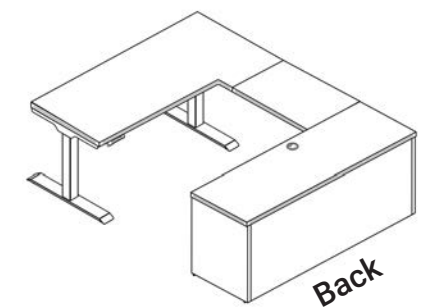

Total Shipping Weight: 338 Cartons: 7 Total: \$3629

Standing L-Shaped Desk
No Grommet

Hybrid U Shaped
Standing Desk
Single Full Pedestal

Connect training tables and bases are width adjustable and fit a wide range of top sizes. The top flips up 90 degrees and nest with other Connects for a compact storage solution. Compatible with Kai laminate tops and modesty panels.