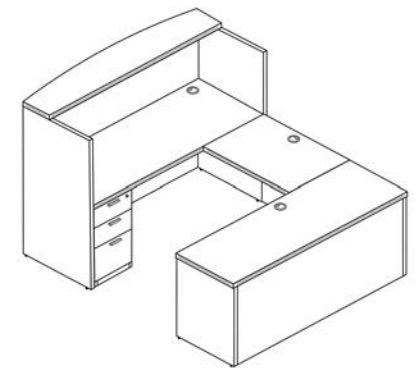

U Shaped Reception Desk
Full Pedestal + Lateral File