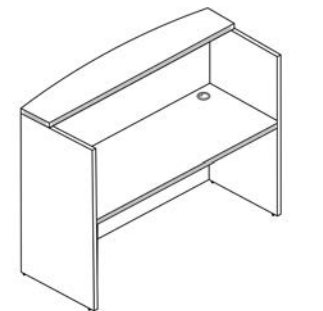

Model Number: RD3071				
Description	Cube	Cartons	Ship Weight	List Price
Desk - 30" - 36" D x 71" W x 29" - 42" H	6.126	2	171	$1053

Reception Desk Shell