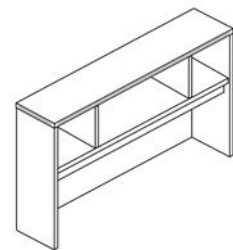

Kai Open Hutch For On Desk Storage