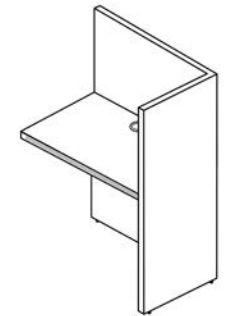

Reception Return Shell

Model Number: B2436				
Description	Cube	Cartons	Ship Weight	List Price
Bridge - 23.75" D x 36" W x 29" H	1.382	1	44	$327

Model Number: B2442				
Description	Cube	Cartons	Ship Weight	List Price
Bridge - 23.75" D x 42" W x 29" H	1.603	1	52	$327

Model Number: B2448				
Description	Cube	Cartons	Ship Weight	List Price
Bridge - 23.75" D x 48" W x 29" H	1.847	1	57	$342