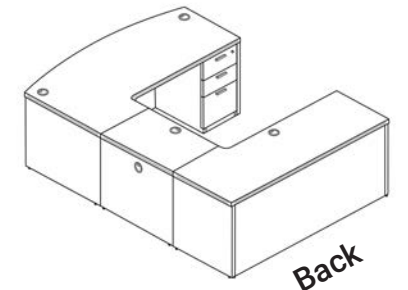

Model Number: UEBD71120P-1L			
Description	Qty	Model	List Price
EC Bow Front Desk Shell - 30" - 41" D x 71" W x 29" H	1	EBD3671L	$993
Bridge - 23.75" D x 42" W x 29" H	1	B2442	$327
EC Credenza - 24" - 36" D x 71" W x 29" H	1	CC71-L	$756
Box/File - 22" D x 15.5" W x 20" H	2	BF24	$832
Total Shipping Weight: 405		Cartons: 7	Total: $2908

Model Number: UEBD71126P-1L			
Description	Qty	Model	List Price
EC Bow Front Desk Shell - 30" - 41" D x 71" W x 29" H	1	EBD3671L	$993
Bridge - 23.75" D x 48" W x 29" H	1	B2448	$352
EC Credenza - 24" - 36" D x 71" W x 29" H	1	CC71-L	$756
Box/File - 22" D x 15.5" W x 20" H	2	BF24	$832
Total Shipping Weight: 410		Cartons: 7	Total: $2933