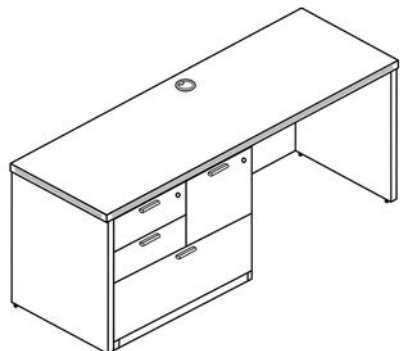

Credenza
Single Multi-File Lateral File