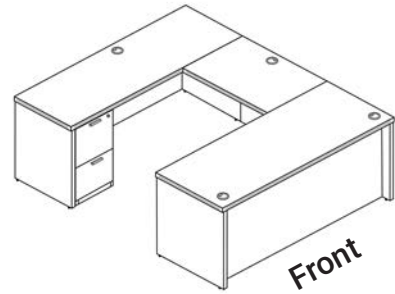

Model Number: UD66102P-2			
Description	Qty	Model	List Price
Desk Shell - 30.25" D x 66.25" W x 29" H	1	D3066	$615
Bridge - 23.75" D x 48" W x 29" H	1	B2448	$352
Credenza - 23.75" D x 66.25" W x 29" H	1	C2466	$547
Box/Box/File - 22" D x 15.5" W x 28" H	1	BBF24	$619
File/File - 22" D x 15.5" W x 28" H	1	FF24	$586

Total Shipping Weight: 387 Cartons: 7 Total: $2719

Model Number: UD7196P-2			
Description	Qty	Model	List Price
Desk Shell - 30.25" D x 71" W x 29" H	1	D3071	$660
Bridge - 23.75" D x 42" W x 29" H	1	B2442	$327
Credenza - 23.75" D x 71" W x 29" H	1	C2471	$564
Box/Box/File - 22" D x 15.5" W x 28" H	1	BBF24	$619
File/File - 22" D x 15.5" W x 28" H	1	FF24	$586

Total Shipping Weight: 391 Cartons: 7 Total: $2756

Model Number: UD71102P-2			
Description	Qty	Model	List Price
Desk Shell - 35.75" D x 71" W x 29" H	1	D3671	$713
Bridge - 23.75" D x 42" W x 29" H	1	B2442	$327
Credenza - 23.75" D x 71" W x 29" H	1	C2471	$564
Box/Box/File - 22" D x 15.5" W x 28" H	1	BBF24	$619
File/File - 22" D x 15.5" W x 28" H	1	FF24	$586

Total Shipping Weight: 411 Cartons: 7 Total: $2809

Model Number: UD71102P-5			
Description	Qty	Model	List Price
Desk Shell - 30.25" D x 71" W x 29" H	1	D3071	$660
Bridge - 23.75" D x 48" W x 29" H	1	B2448	$352
Credenza - 23.75" D x 71" W x 29" H	1	C2471	$564
Box/Box/File - 22" D x 15.5" W x 28" H	1	BBF24	$619
File/File - 22" D x 15.5" W x 28" H	1	FF24	$586

Total Shipping Weight: 396 Cartons: 7 Total: $2781

U Shaped Desk
Double Suspended Pedestals

U-Shaped Desk Typical

Model Number: UD71108P-2			
Description	Qty	Model	List Price
Desk Shell - 35.75" D x 71" W x 29" H	1	D3671	$713
Bridge - 23.75" D x 48" W x 29" H	1	B2448	$352
Credenza - 23.75" D x 71" W x 29" H	1	C2471	$564
Box/Box/File - 22" D x 15.5" W x 28" H	1	BBF24	$619
File/File - 22" D x 15.5" W x 28" H	1	FF24	$586

Total Shipping Weight: 416 Cartons: 7 Total: $2834

Model Number: UBD71102P-2			
Description	Qty	Model	List Price
Bow Front Desk Shell - 35.75" D x 71" W x 29" H	1	DB3671	$747
Bridge - 23.75" D x 42" W x 29" H	1	B2442	$327
Credenza - 23.75" D x 71" W x 29" H	1	C2471	$564
Box/Box/File - 22" D x 15.5" W x 28" H	1	BBF24	$619
File/File - 22" D x 15.5" W x 28" H	1	FF24	$586

Total Shipping Weight: 411 Cartons: 7 Total: $2843

Model Number: UBD71108P-1			
Description	Qty	Model	List Price
Bow Front Desk Shell - 35.75" D x 71" W x 29" H	1	DB3671	$747
Bridge - 23.75" D x 48" W x 29" H	1	B2448	$352
Credenza - 23.75" D x 71" W x 29" H	1	C2471	$564
Box/Box/File - 22" D x 15.5" W x 28" H	1	BBF24	$619
File/File - 22" D x 15.5" W x 28" H	1	FF24	$586

Total Shipping Weight: 416 Cartons: 7 Total: $2868