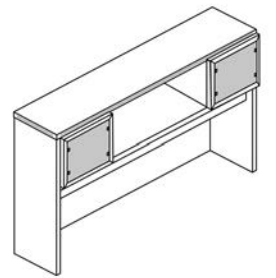

Hutch with 2 Glass Doors
For Desks + Credenzas