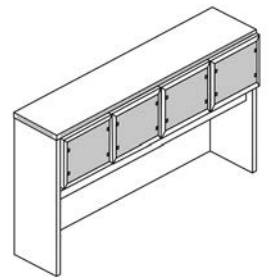

Hutch with 4 Glass Doors
For Desks + Credenzas