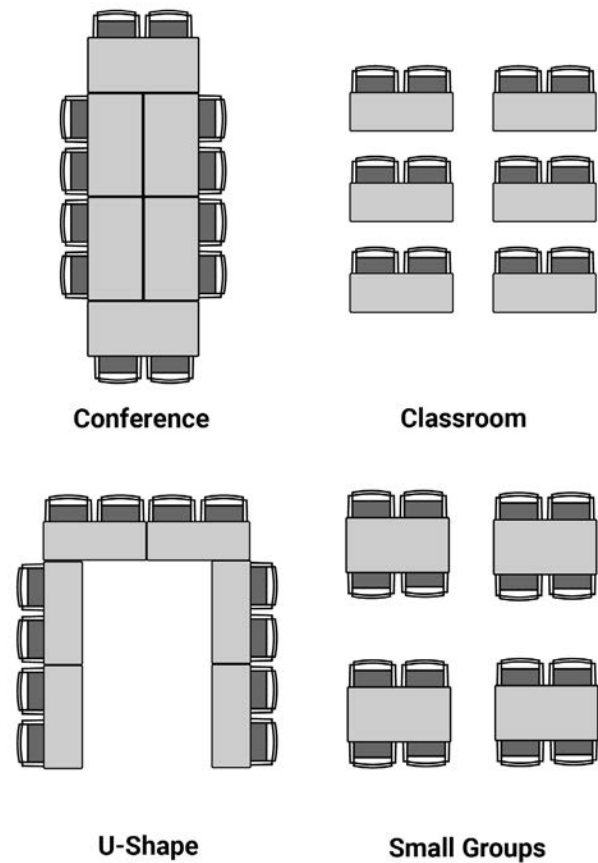

Example Configurations