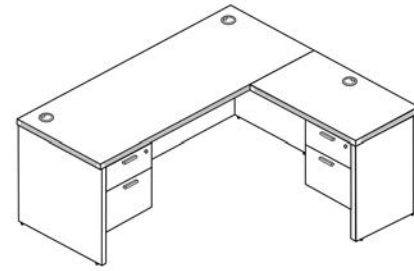

L-Shaped Desk Typicals

Finish Option Codes:
.ESP .SG
.MAHO .WN
.WHT

L Shaped Desk
Double Suspended Pedestals

Model Number: D6672P-1

Description	Qty	Model	List Price
Desk Shell - 30.25" D x 66.25" W x 29" H	1	D3066	$615
Return - 23.75" D x 42" W x 29" H	1	R2442	$380
Box/File - 22" D x 15.5" W x 20" H	2	BF24	$832

Total Shipping Weight: 259 Cartons: 6 Total: $1827

Model Number: D6678P-3

Description	Qty	Model	List Price
Desk Shell - 30.25" D x 66.25" W x 29" H	1	D3066	$615
Return - 23.75" D x 48" W x 29" H	1	R2448	$415
Box/File - 22" D x 15.5" W x 20" H	2	BF24	$832

Total Shipping Weight: 268 Cartons: 6 Total: $1862

Model Number: D7172P-3

Description	Qty	Model	List Price
Desk Shell - 30.25" D x 71" W x 29" H	1	D3071	$660
Return - 23.75" D x 42" W x 29" H	1	R2442	$380
Box/File - 22" D x 15.5" W x 20" H	2	BF24	$832

Total Shipping Weight: 263 Cartons: 6 Total: $1872

Model Number: D7178P-5

Description	Qty	Model	List Price
Desk Shell - 35.75" D x 71" W x 29" H	1	D3671	$713
Return - 23.75" D x 42" W x 29" H	1	R2442	$380
Box/File - 22" D x 15.5" W x 20" H	2	BF24	$832

Total Shipping Weight: 283 Cartons: 6 Total: $1925

Model Number: D7178P-6

Description	Qty	Model	List Price
Desk Shell - 30.25" D x 71" W x 29" H	1	D3071	$660
Return - 23.75" D x 48" W x 29" H	1	R2448	$415
Box/File - 22" D x 15.5" W x 20" H	2	BF24	$832

Total Shipping Weight: 272 Cartons: 6 Total: $1907

Model Number: D7184P-3

Description	Qty	Model	List Price
Desk Shell - 35.75" D x 71" W x 29" H	1	D3671	$713
Return - 23.75" D x 48" W x 29" H	1	R2448	$415
Box/File - 22" D x 15.5" W x 20" H	2	BF24	$832

Total Shipping Weight: 292 Cartons: 6 Total: $1960