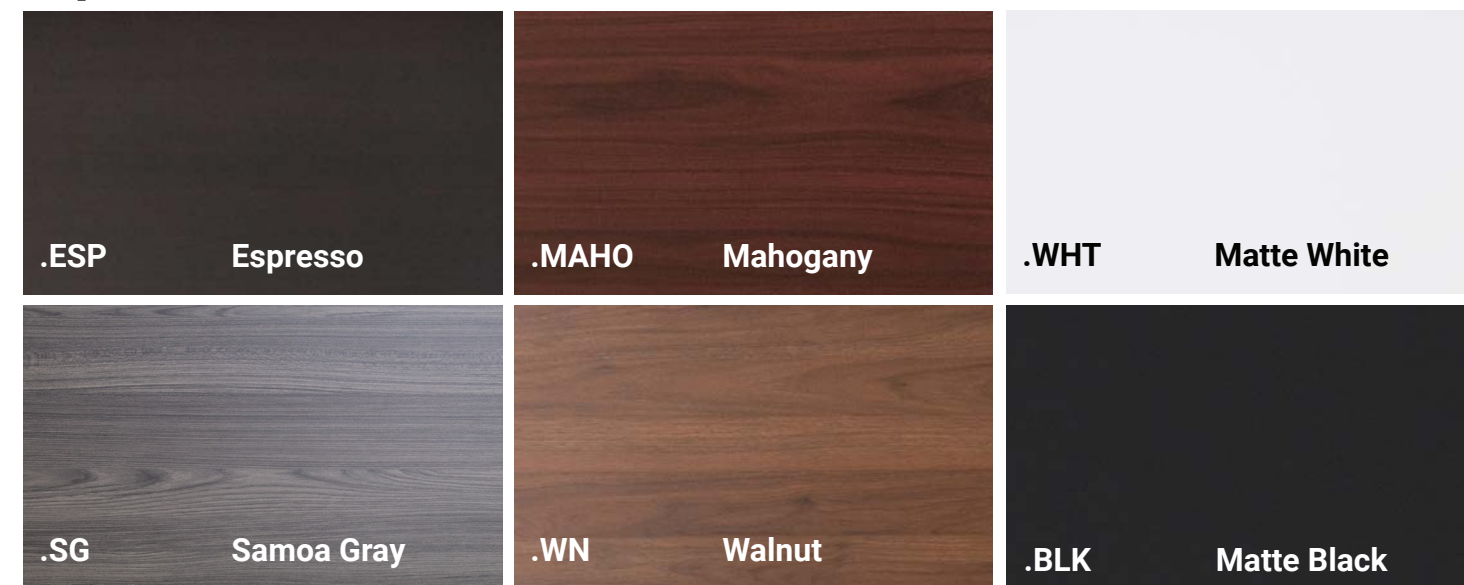

Finishes

Top Laminate Finishes