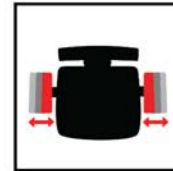

G. Arm Width