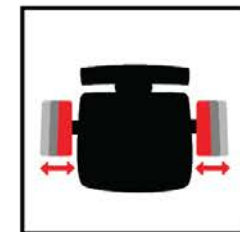

Gravity *Task Chair*

Whether in the workplace or at your home office, the Gravity task chair has comfort and support that defies gravity. Its feature-rich, with fully adjustable 4D arms and a full range of ergonomic adjustments that create an experience unique to each user. Mix and match between black and gray fabrics and meshes to tailor the chair to your aesthetic with a polished aluminum base that looks great in any space.