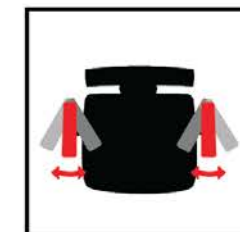

Gravity *Task Chair*

Whether in the workplace or at your home office, the Gravity task chair has comfort and support that defies gravity. Its feature-rich, with fully adjustable 4D arms and a full range of ergonomic adjustments that create an experience unique to each user. Mix and match between black and gray fabrics and meshes to tailor the chair to your aesthetic with a polished aluminum base that looks great in any space.