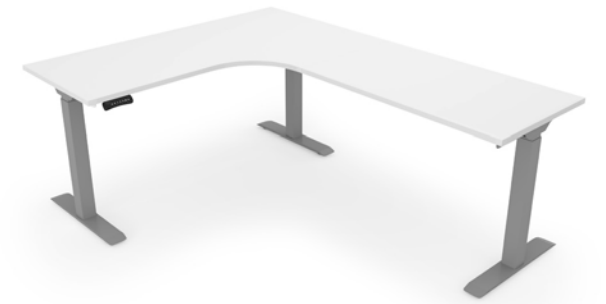

Gravity Task Chair - Black Mesh, Black Seat

Product Code: TC201B.B-BLK

iRize

Standing Desk

Small adjustments make a big difference. With a smooth and precise lift, you can adjust the iRize to relieve strain as you shift your posture throughout the day. When you find a height that works for you, add it as setting 1, 2, or 3 so you can go back to it whenever you need it. Energize your work to reduce fatigue with timed reminders to switch from sitting to standing. Relieve the pain of a non-optimized desk setup and improve your health and productivity today.

Expandable Crossbeam
from 43.3" to 66.9"

2-stage base (27.2" - 46.5")

T-Leg

Electric L-Shaped Height Adjustable Base
Model: K-240L

Electric Height Adjustable Base
Model: K-268

iRize Standing Desk, 60" x 60" - Matte White Top, Silver Base
Product Code: IS6060.WHT.F.NG

Kai 2 Shelf Bookcase, 48" - Matte White
Product Code: BC48.WHT

Kai Mobile Pedestal, 24" - Matte White
Product Code: MBF24.WHT

Gravity Task Chair - Gray Mesh, Black Seat
Product Code: TC201B.G-BLK

Espresso

Mahogany

Matte White

Samoa Gray

Walnut

Black

Endless Combinations

We've made it simple to integrate your new standing desk into any space with timeless finishes that match the feel of any office from classic to modern. Our Kai laminate product line features a wide range of furniture that adds style and flow to your office by blending fixed height desking and storage with the benefits of a height adjustable main desk.